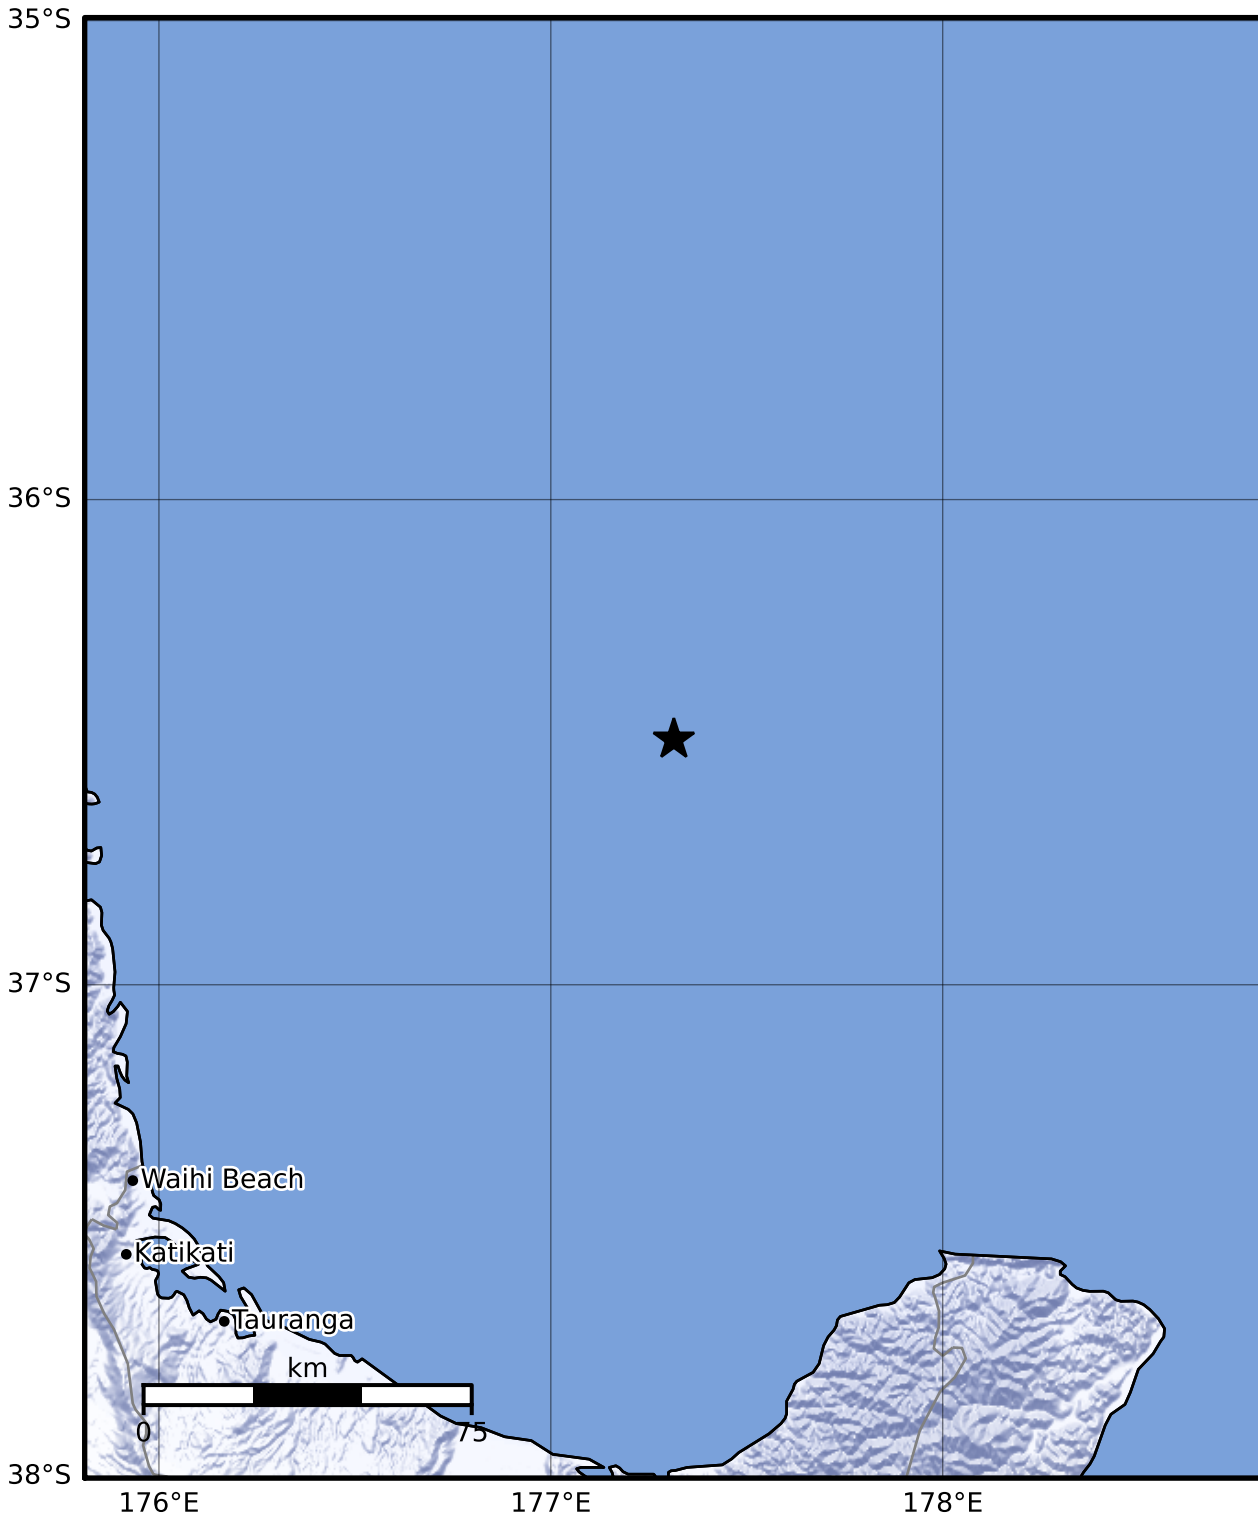

Macroseismic Intensity Map GNS Science

ShakeMap: Raukumara Plain

Sep 29, 2023 04:24:14 UTC M3.8 S36.50 E177.31 Depth: 227.2km ID:2023p732928

SHAKING	Not felt	Weak	Light	Moderate	Strong	Very strong	Severe	Violent	Extreme
DAMAGE	None	None	None	Very light	Light	Moderate	Moderate/heavy	Heavy	Very heavy
PGA(%g)	<0.0464	0.29	1.63	5.16	12.5	22.4	40.2	72.2	>129
PGV(cm/s)	<0.0215	0.125	1.04	4.31	14.5	26.4	48.3	88.4	>162
INTENSITY	I	II-III	IV	V	VI	VII	VIII	IX	X+

Scale based on Moratalla et al.(2021) and Worden et al.(2012) Version 5: Processed 2023-10-10T02:06:12Z

△ Seismic Instrument ○ Reported Intensity

★ Epicenter