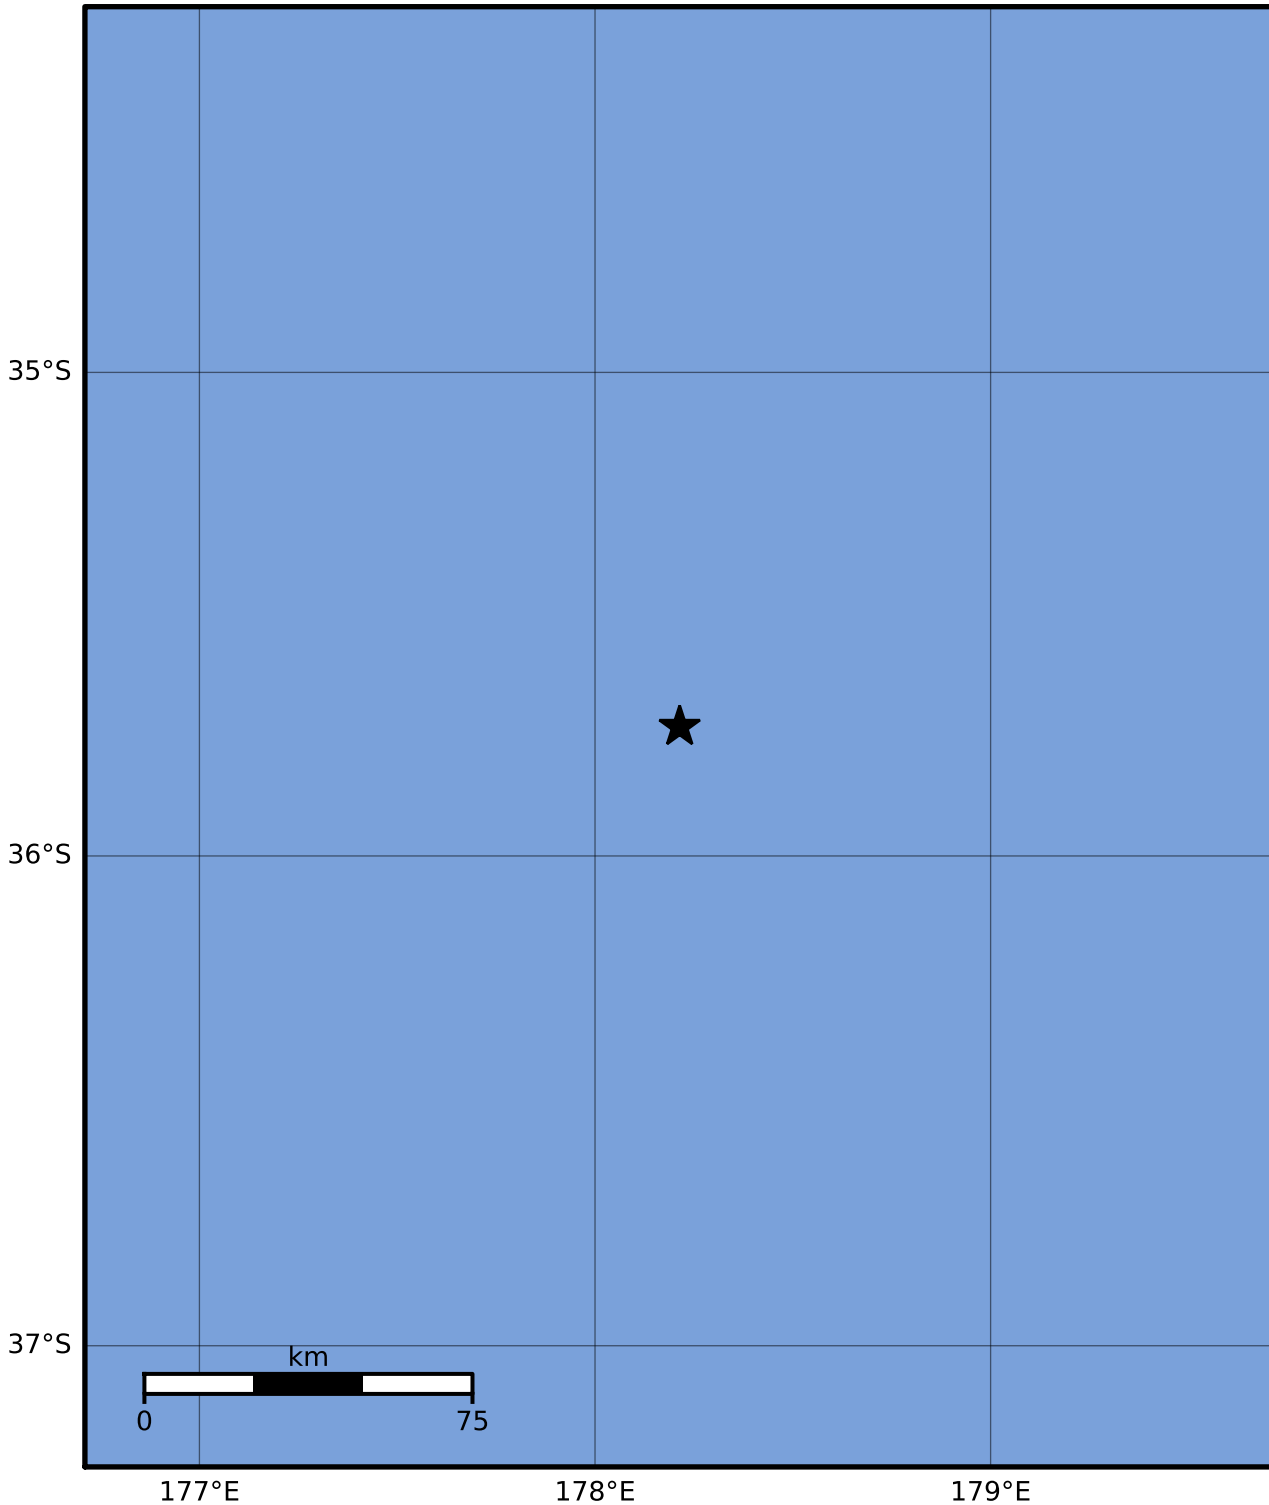

Macroseismic Intensity Map GNS Science

ShakeMap: Raukumara Plain

Sep 30, 2023 13:16:57 UTC M3.4 S35.73 E178.21 Depth: 184.2km ID:2023p736631

SHAKING	Not felt	Weak	Light	Moderate	Strong	Very strong	Severe	Violent	Extreme
DAMAGE	None	None	None	Very light	Light	Moderate	Moderate/heavy	Heavy	Very heavy
PGA(%g)	<0.0464	0.29	1.63	5.16	12.5	22.4	40.2	72.2	>129
PGV(cm/s)	<0.0215	0.125	1.04	4.31	14.5	26.4	48.3	88.4	>162
INTENSITY	I	II-III	IV	V	VI	VII	VIII	IX	X+

Scale based on Moratalla et al.(2021) and Worden et al.(2012) Version 2: Processed 2023-09-30T13:25:42Z

△ Seismic Instrument ○ Reported Intensity

★ Epicenter