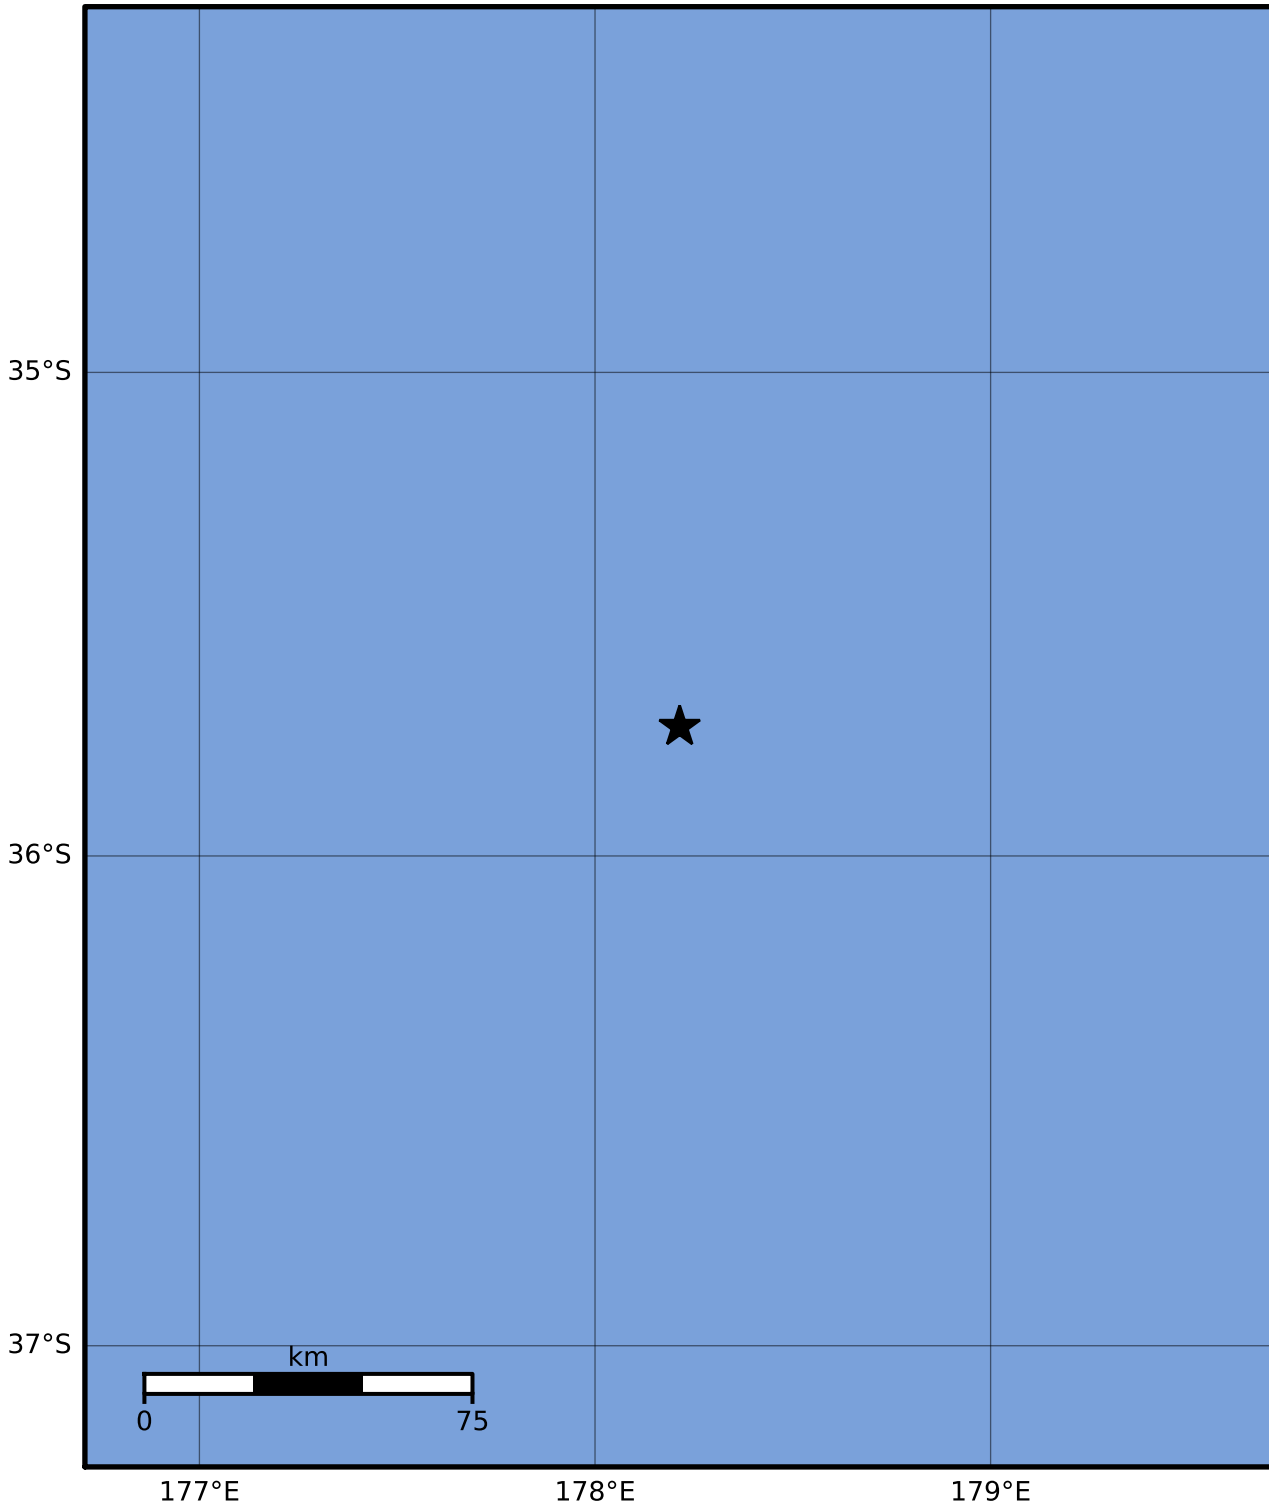

Macroseismic Intensity Map GNS Science

ShakeMap: Raukumara Plain

Sep 30, 2023 13:16:57 UTC M3.5 S35.73 E178.21 Depth: 184.2km ID:2023p736631

SHAKING	Not felt	Weak	Light	Moderate	Strong	Very strong	Severe	Violent	Extreme
DAMAGE	None	None	None	Very light	Light	Moderate	Moderate/heavy	Heavy	Very heavy
PGA(%g)	<0.0464	0.29	1.63	5.16	12.5	22.4	40.2	72.2	>129
PGV(cm/s)	<0.0215	0.125	1.04	4.31	14.5	26.4	48.3	88.4	>162
INTENSITY	I	II-III	IV	V	VI	VII	VIII	IX	X+

Scale based on Moratalla et al.(2021) and Worden et al.(2012) Version 3: Processed 2023-09-30T13:31:24Z

△ Seismic Instrument ○ Reported Intensity

★ Epicenter