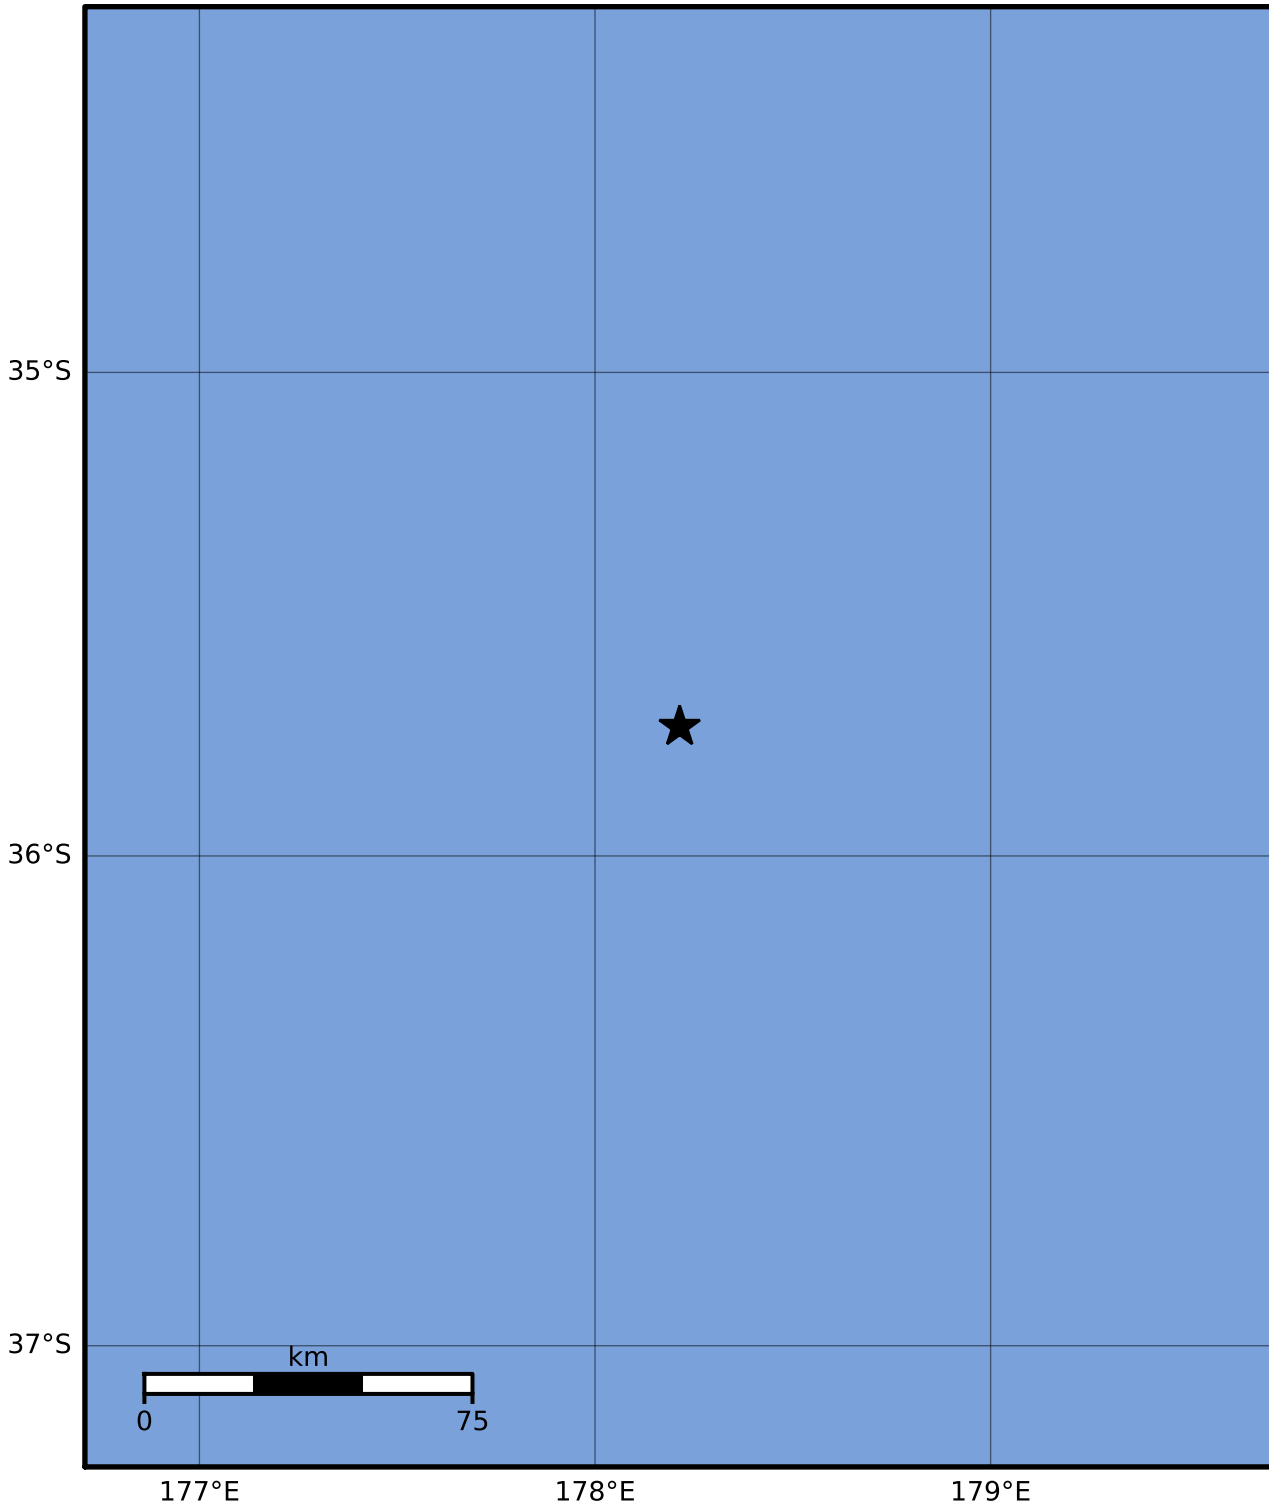

Macroseismic Intensity Map GNS Science

ShakeMap: Raukumara Plain

Sep 30, 2023 13:16:57 UTC M3.5 S35.73 E178.21 Depth: 184.2km ID:2023p736631

SHAKING	Not felt	Weak	Light	Moderate	Strong	Very strong	Severe	Violent	Extreme
DAMAGE	None	None	None	Very light	Light	Moderate	Moderate/heavy	Heavy	Very heavy
PGA(%g)	<0.0464	0.29	1.63	5.16	12.5	22.4	40.2	72.2	>129
PGV(cm/s)	<0.0215	0.125	1.04	4.31	14.5	26.4	48.3	88.4	>162
INTENSITY	I	II-III	IV	V	VI	VII	VIII	IX	X+

Scale based on Moratalla et al.(2021) and Worden et al.(2012) Version 5: Processed 2023-09-30T13:43:19Z

△ Seismic Instrument ○ Reported Intensity

★ Epicenter