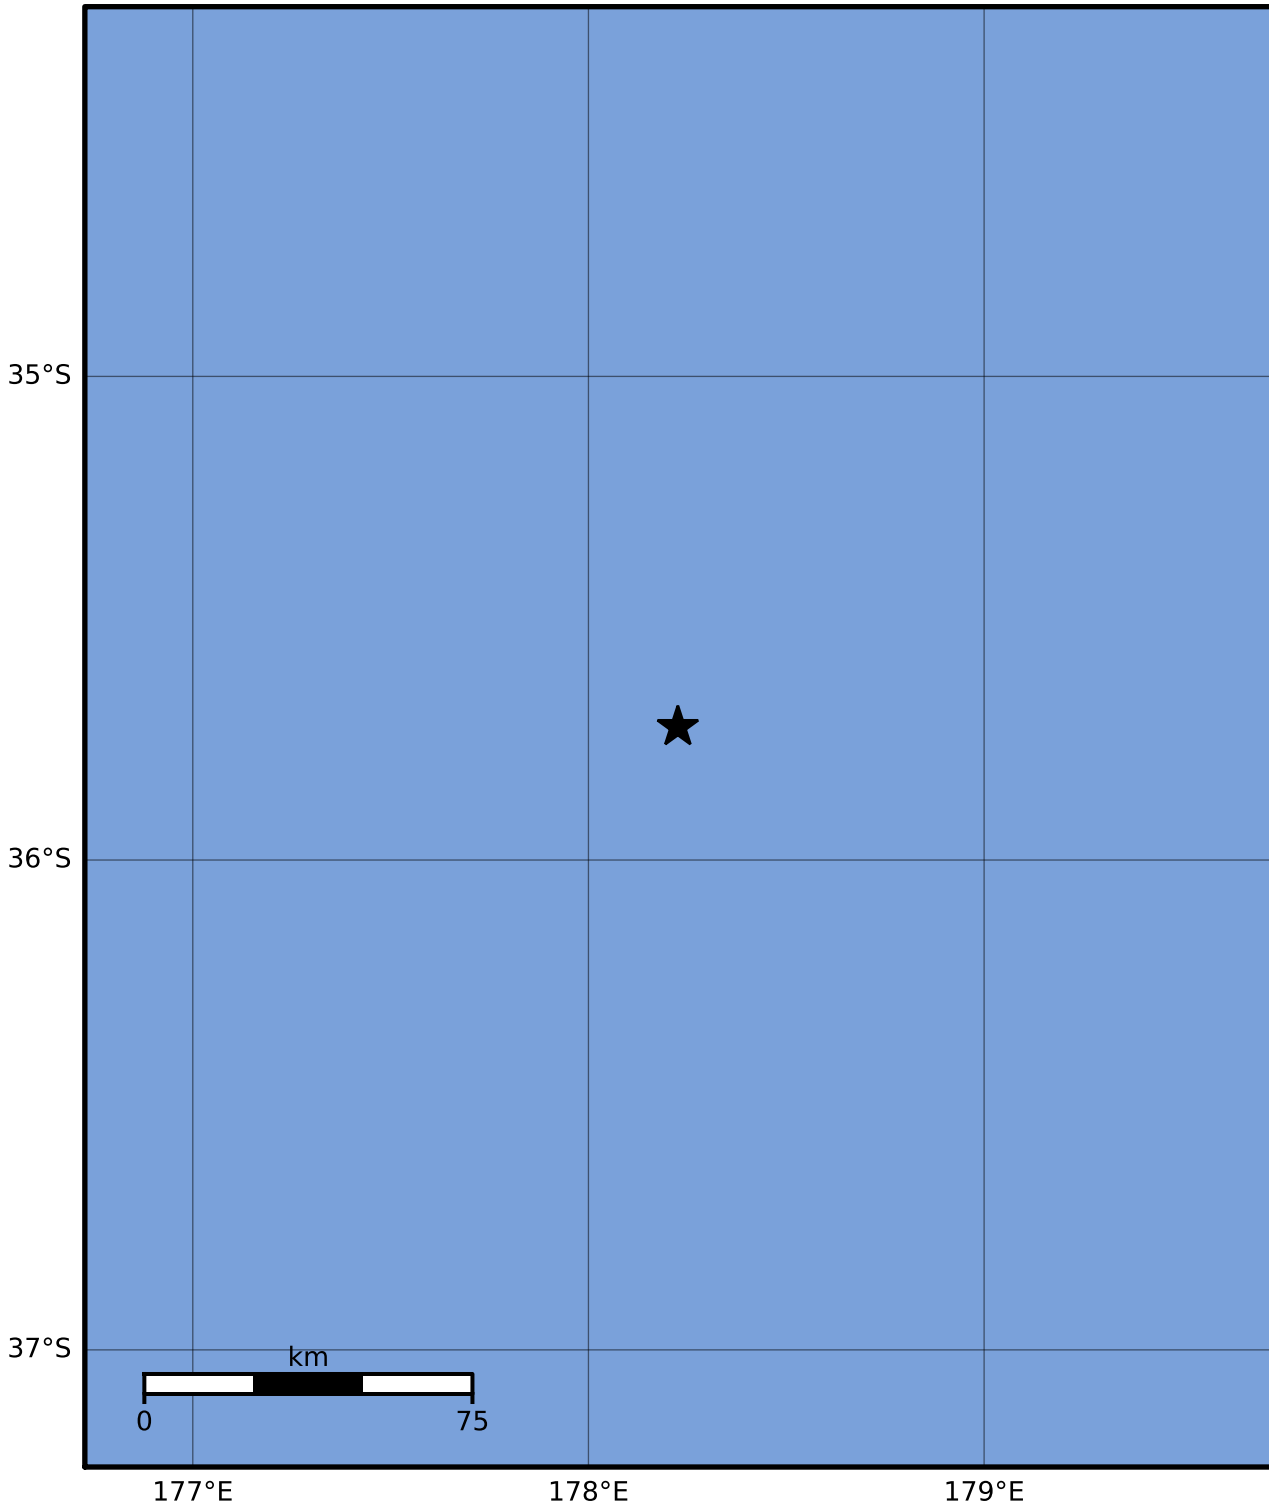

Macroseismic Intensity Map GNS Science

ShakeMap: Raukumara Plain

Sep 30, 2023 13:16:57 UTC M3.6 S35.73 E178.23 Depth: 179.1km ID:2023p736631

SHAKING	Not felt	Weak	Light	Moderate	Strong	Very strong	Severe	Violent	Extreme
DAMAGE	None	None	None	Very light	Light	Moderate	Moderate/heavy	Heavy	Very heavy
PGA(%g)	<0.0464	0.29	1.63	5.16	12.5	22.4	40.2	72.2	>129
PGV(cm/s)	<0.0215	0.125	1.04	4.31	14.5	26.4	48.3	88.4	>162
INTENSITY	I	II-III	IV	V	VI	VII	VIII	IX	X+

Scale based on Moratalla et al.(2021) and Worden et al.(2012) Version 10: Processed 2023-09-30T15:18:01Z

△ Seismic Instrument ○ Reported Intensity ★ Epicenter