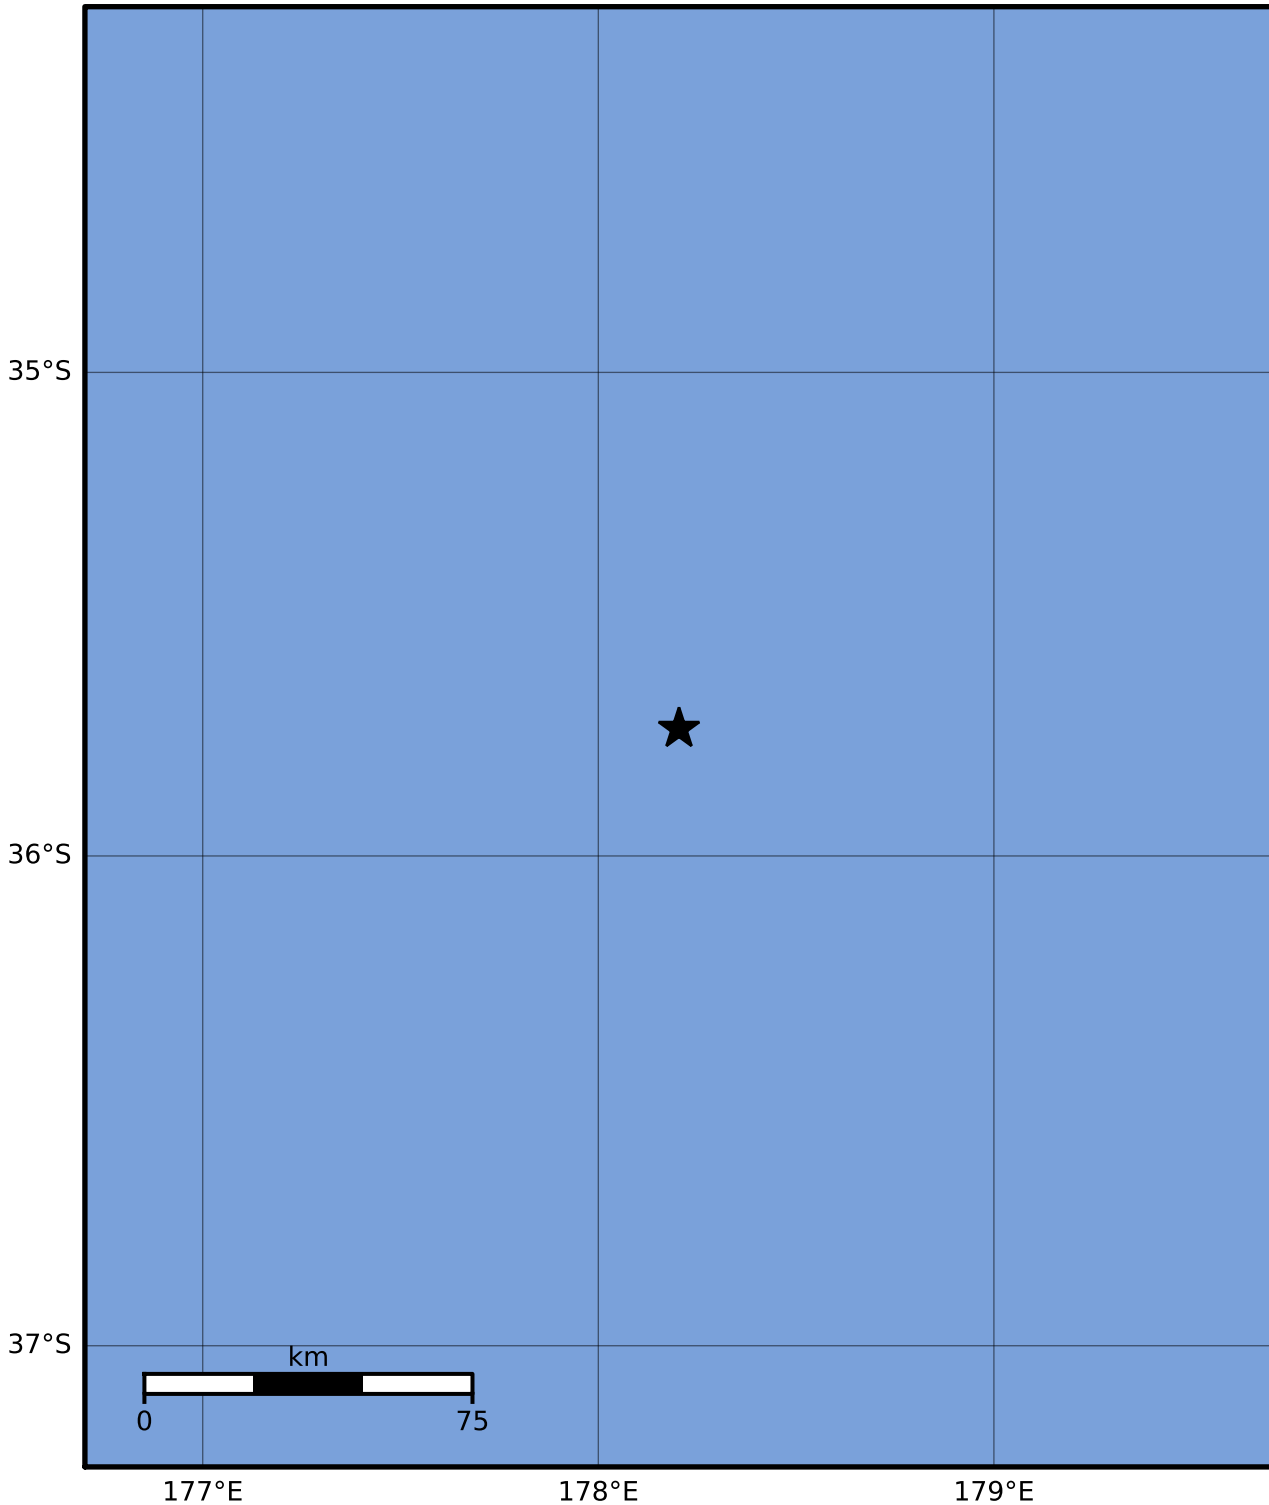

Macroseismic Intensity Map GNS Science

ShakeMap: Raukumara Plain

Sep 30, 2023 13:16:57 UTC M3.5 S35.74 E178.20 Depth: 180.1km ID:2023p736631

SHAKING	Not felt	Weak	Light	Moderate	Strong	Very strong	Severe	Violent	Extreme
DAMAGE	None	None	None	Very light	Light	Moderate	Moderate/heavy	Heavy	Very heavy
PGA(%g)	<0.0464	0.29	1.63	5.16	12.5	22.4	40.2	72.2	>129
PGV(cm/s)	<0.0215	0.125	1.04	4.31	14.5	26.4	48.3	88.4	>162
INTENSITY	I	II-III	IV	V	VI	VII	VIII	IX	X+

Scale based on Moratalla et al.(2021) and Worden et al.(2012) Version 15: Processed 2023-10-11T02:36:07Z

△ Seismic Instrument ○ Reported Intensity

★ Epicenter