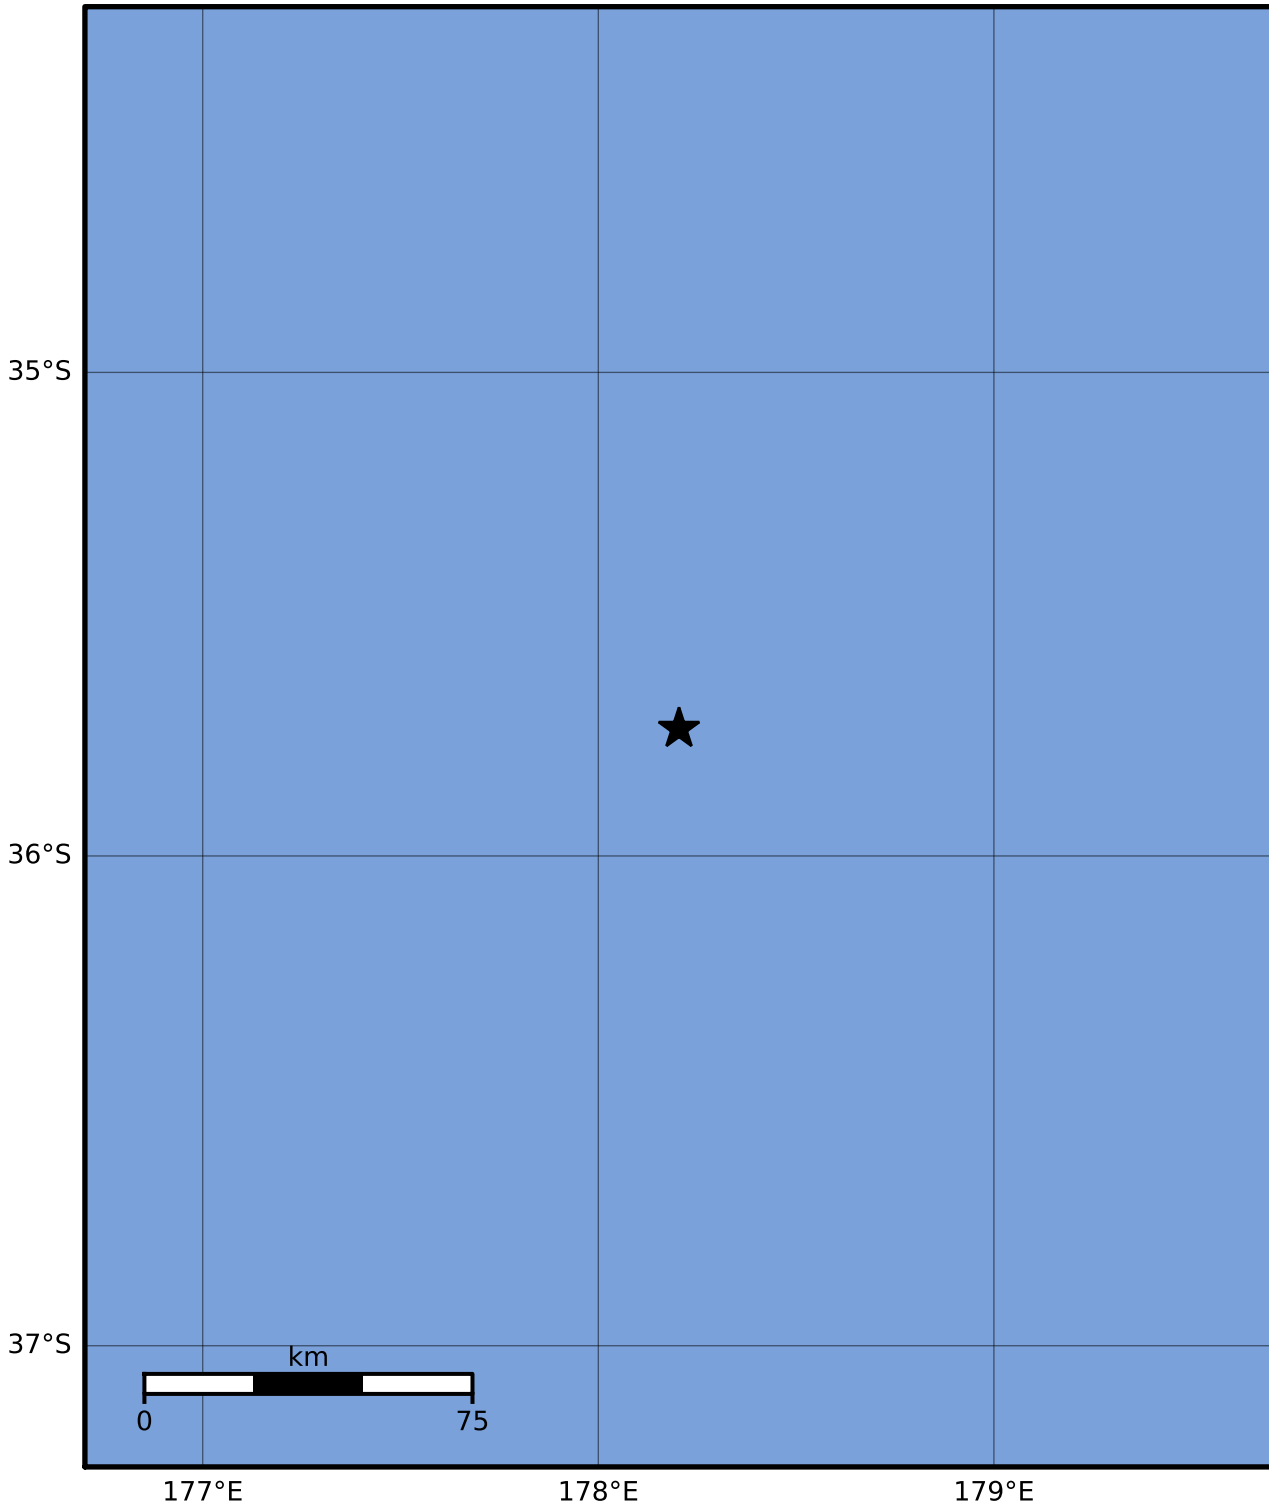

Macroseismic Intensity Map GNS Science

ShakeMap: Raukumara Plain

Sep 30, 2023 13:16:57 UTC M3.5 S35.74 E178.20 Depth: 180.1km ID:2023p736631

SHAKING	Not felt	Weak	Light	Moderate	Strong	Very strong	Severe	Violent	Extreme
DAMAGE	None	None	None	Very light	Light	Moderate	Moderate/heavy	Heavy	Very heavy
PGA(%g)	<0.0464	0.29	1.63	5.16	12.5	22.4	40.2	72.2	>129
PGV(cm/s)	<0.0215	0.125	1.04	4.31	14.5	26.4	48.3	88.4	>162
INTENSITY	I	II-III	IV	V	VI	VII	VIII	IX	X+

Scale based on Moratalla et al.(2021) and Worden et al.(2012) Version 16: Processed 2023-10-11T02:42:33Z

△ Seismic Instrument ○ Reported Intensity

★ Epicenter