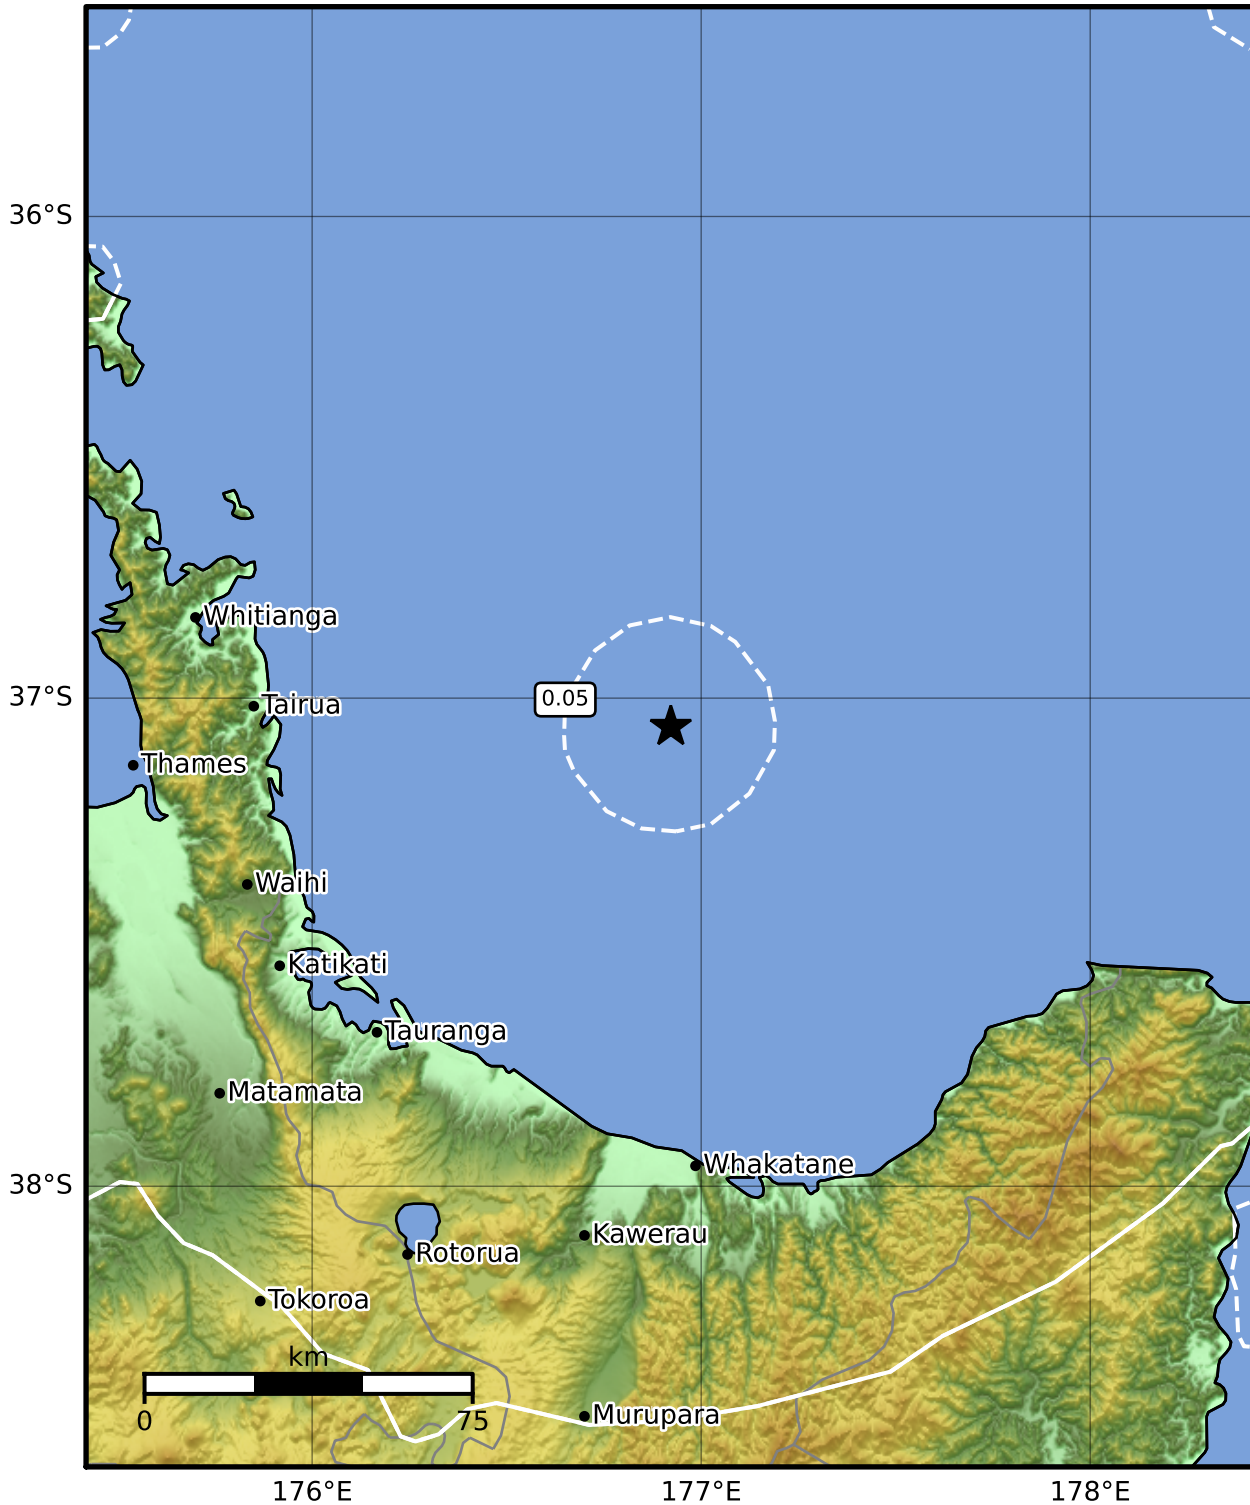

Peak Ground Acceleration Map GNS Science

ShakeMap: Raukumara Plain

Oct 01, 2023 07:26:25 UTC M3.4 S37.06 E176.92 Depth: 198.1km ID:2023p738675

PGA (%g)	0.1	0.2	0.5	1	2	5	10	20	50	100	200
----------	-----	-----	-----	---	---	---	----	----	----	-----	-----

Scale based on Moratalla et al.(2021) and Worden et al.(2012) Version 2: Processed 2023-10-05T23:21:39Z

△ Seismic Instrument ○ Reported Intensity ★ Epicenter