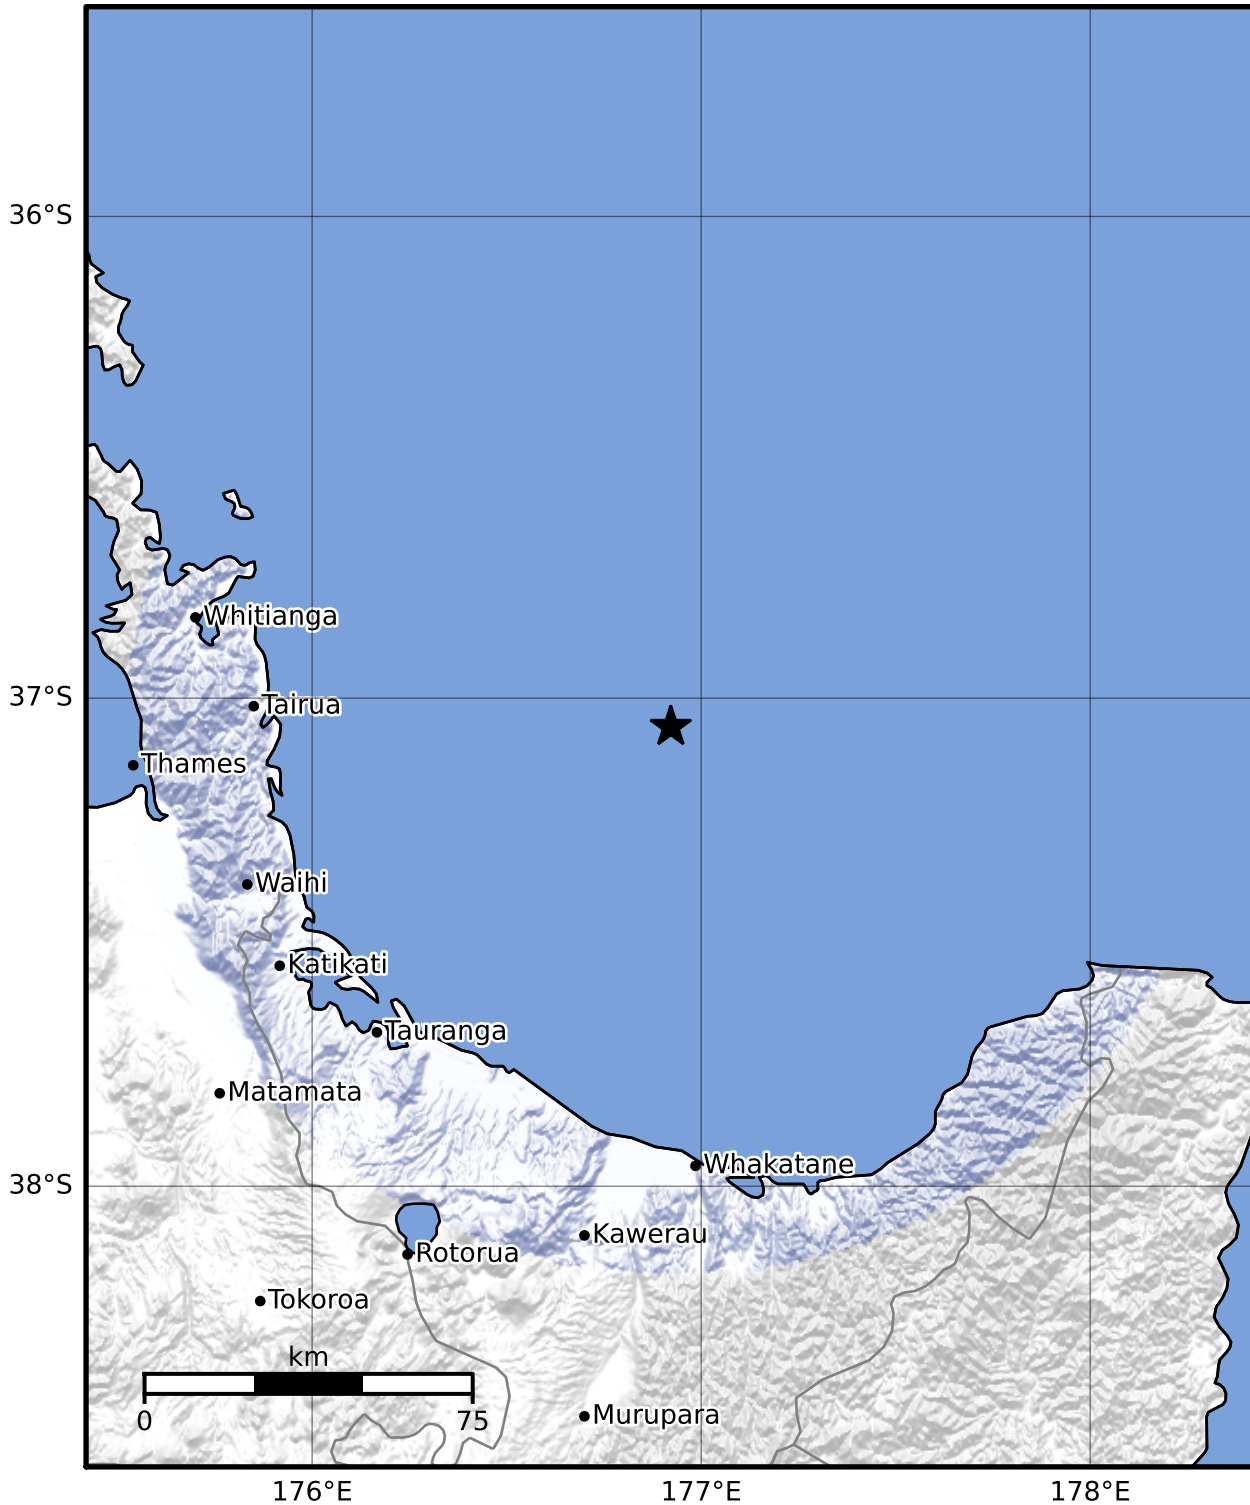

Macroseismic Intensity Map GNS Science

ShakeMap: Raukumara Plain

Oct 01, 2023 07:26:25 UTC M3.4 S37.06 E176.92 Depth: 198.1km ID:2023p738675

SHAKING	Not felt	Weak	Light	Moderate	Strong	Very strong	Severe	Violent	Extreme
DAMAGE	None	None	None	Very light	Light	Moderate	Moderate/heavy	Heavy	Very heavy
PGA(%g)	<0.0464	0.29	1.63	5.16	12.5	22.4	40.2	72.2	>129
PGV(cm/s)	<0.0215	0.125	1.04	4.31	14.5	26.4	48.3	88.4	>162
INTENSITY	I	II-III	IV	V	VI	VII	VIII	IX	X+