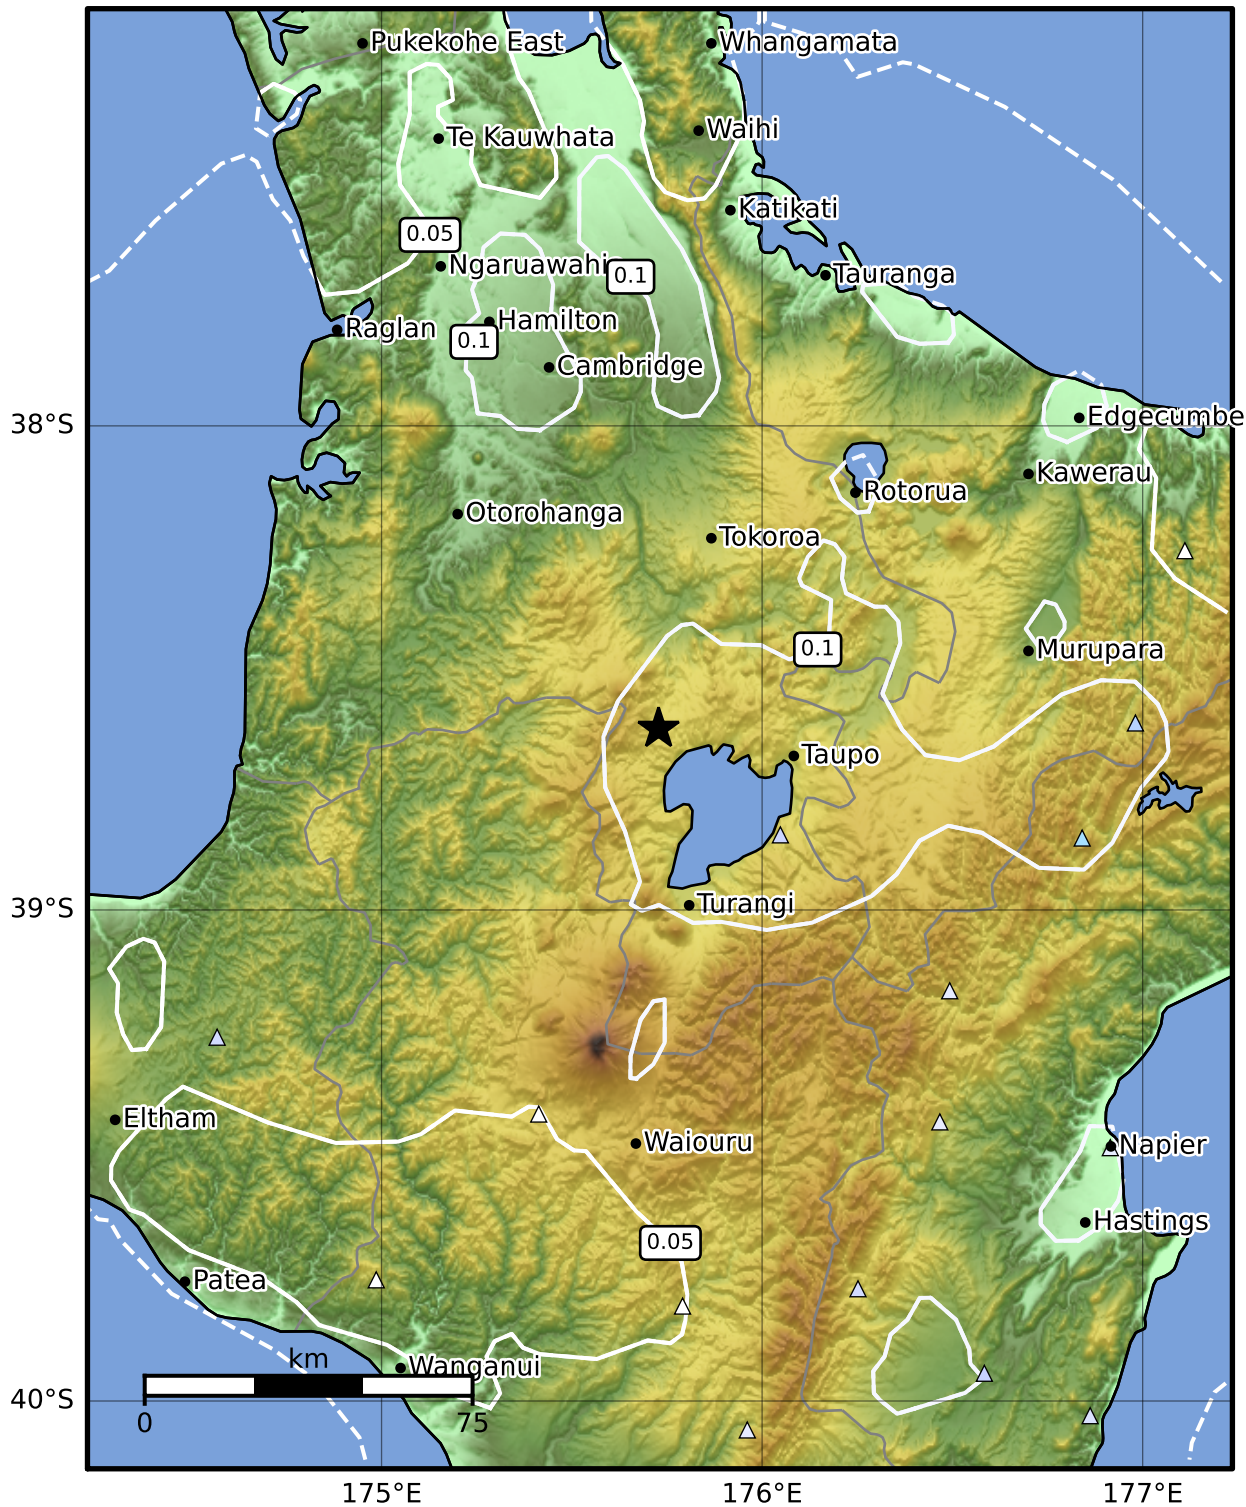

0.3 Second Peak Spectral Acceleration Map GNS Science

ShakeMap: Taupo

Oct 04, 2023 03:37:14 UTC M3.8 S38.63 E175.73 Depth: 140.1km ID:2023p746353

SA(0.3) (%g)	0.1	0.2	0.5	1	2	5	10	20	50	100	200
---------------------	------------	------------	------------	----------	----------	----------	-----------	-----------	-----------	------------	------------

Scale based on Moratalla et al.(2021) and Worden et al.(2012) Version 3: Processed 2023-10-04T04:14:11Z

△ Seismic Instrument ○ Reported Intensity ★ Epicenter