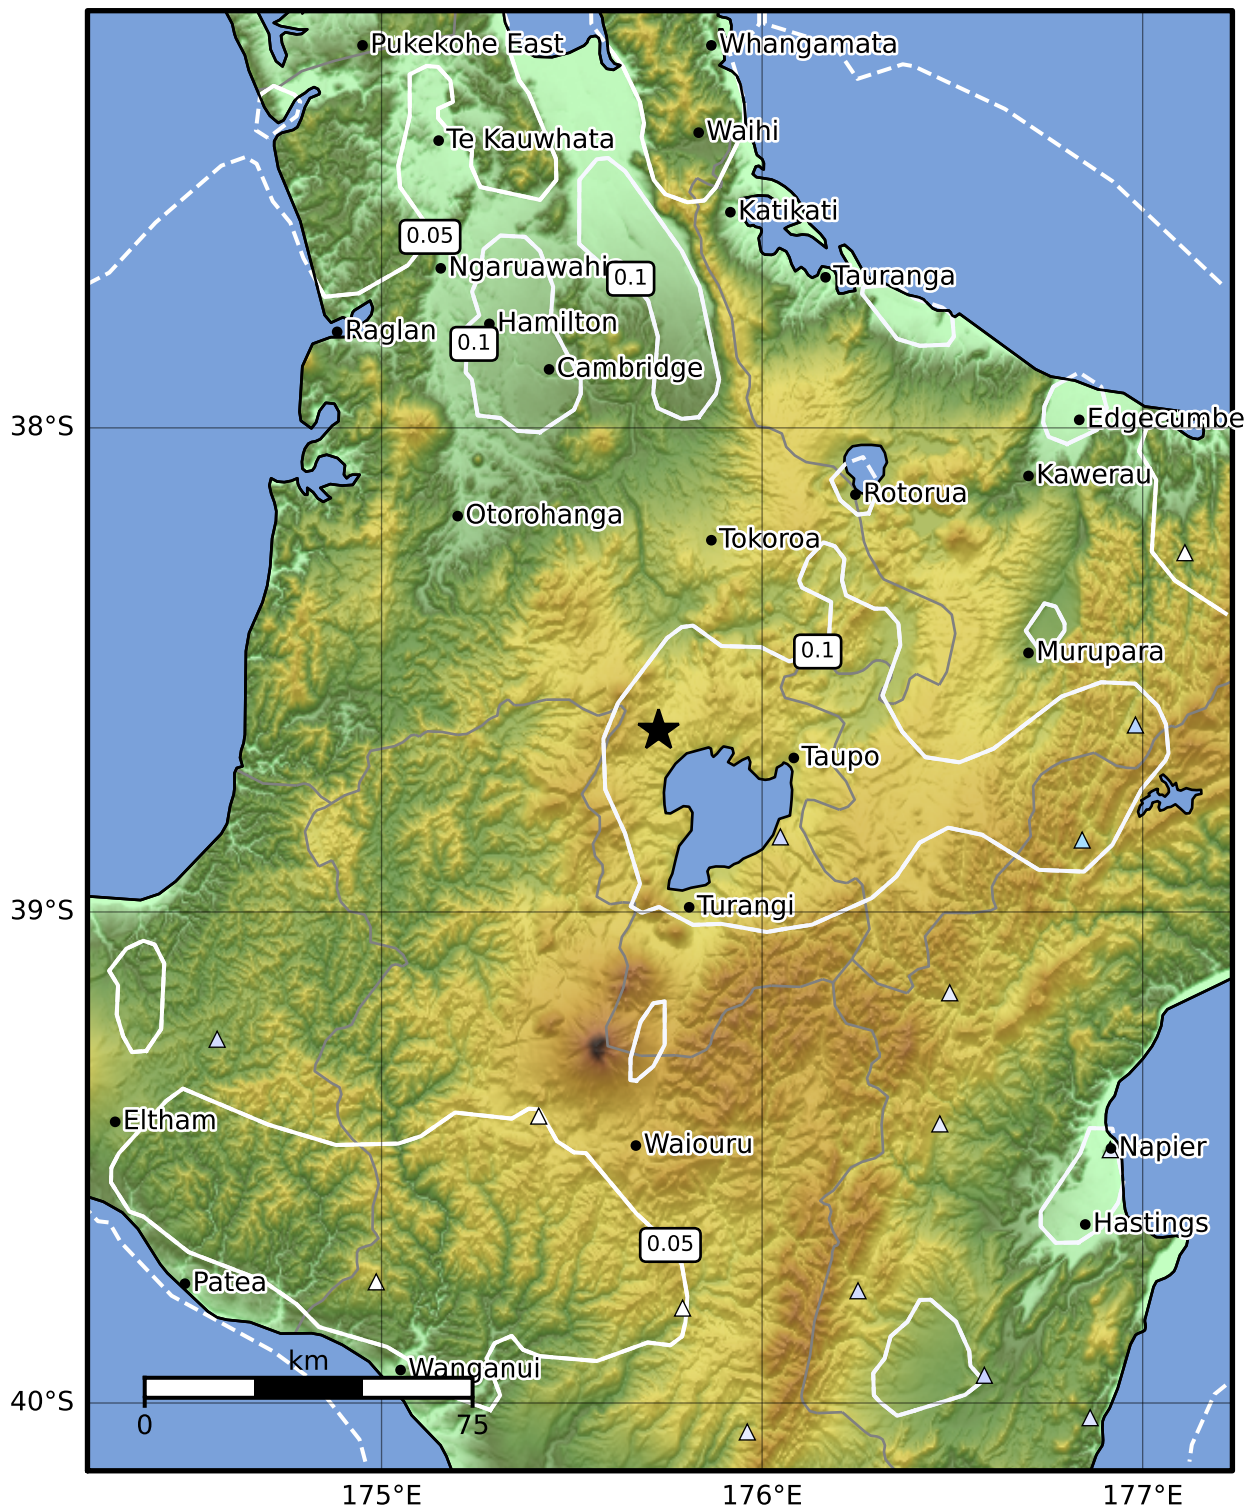

0.3 Second Peak Spectral Acceleration Map GNS Science

ShakeMap: Taupo

Oct 04, 2023 03:37:14 UTC M3.8 S38.63 E175.73 Depth: 140.1km ID:2023p746353

SA(0.3) (%g)	0.1	0.2	0.5	1	2	5	10	20	50	100	200
---------------------	------------	------------	------------	----------	----------	----------	-----------	-----------	-----------	------------	------------

Scale based on Moratalla et al.(2021) and Worden et al.(2012) Version 5: Processed 2023-10-04T04:30:22Z

△ Seismic Instrument ○ Reported Intensity ★ Epicenter