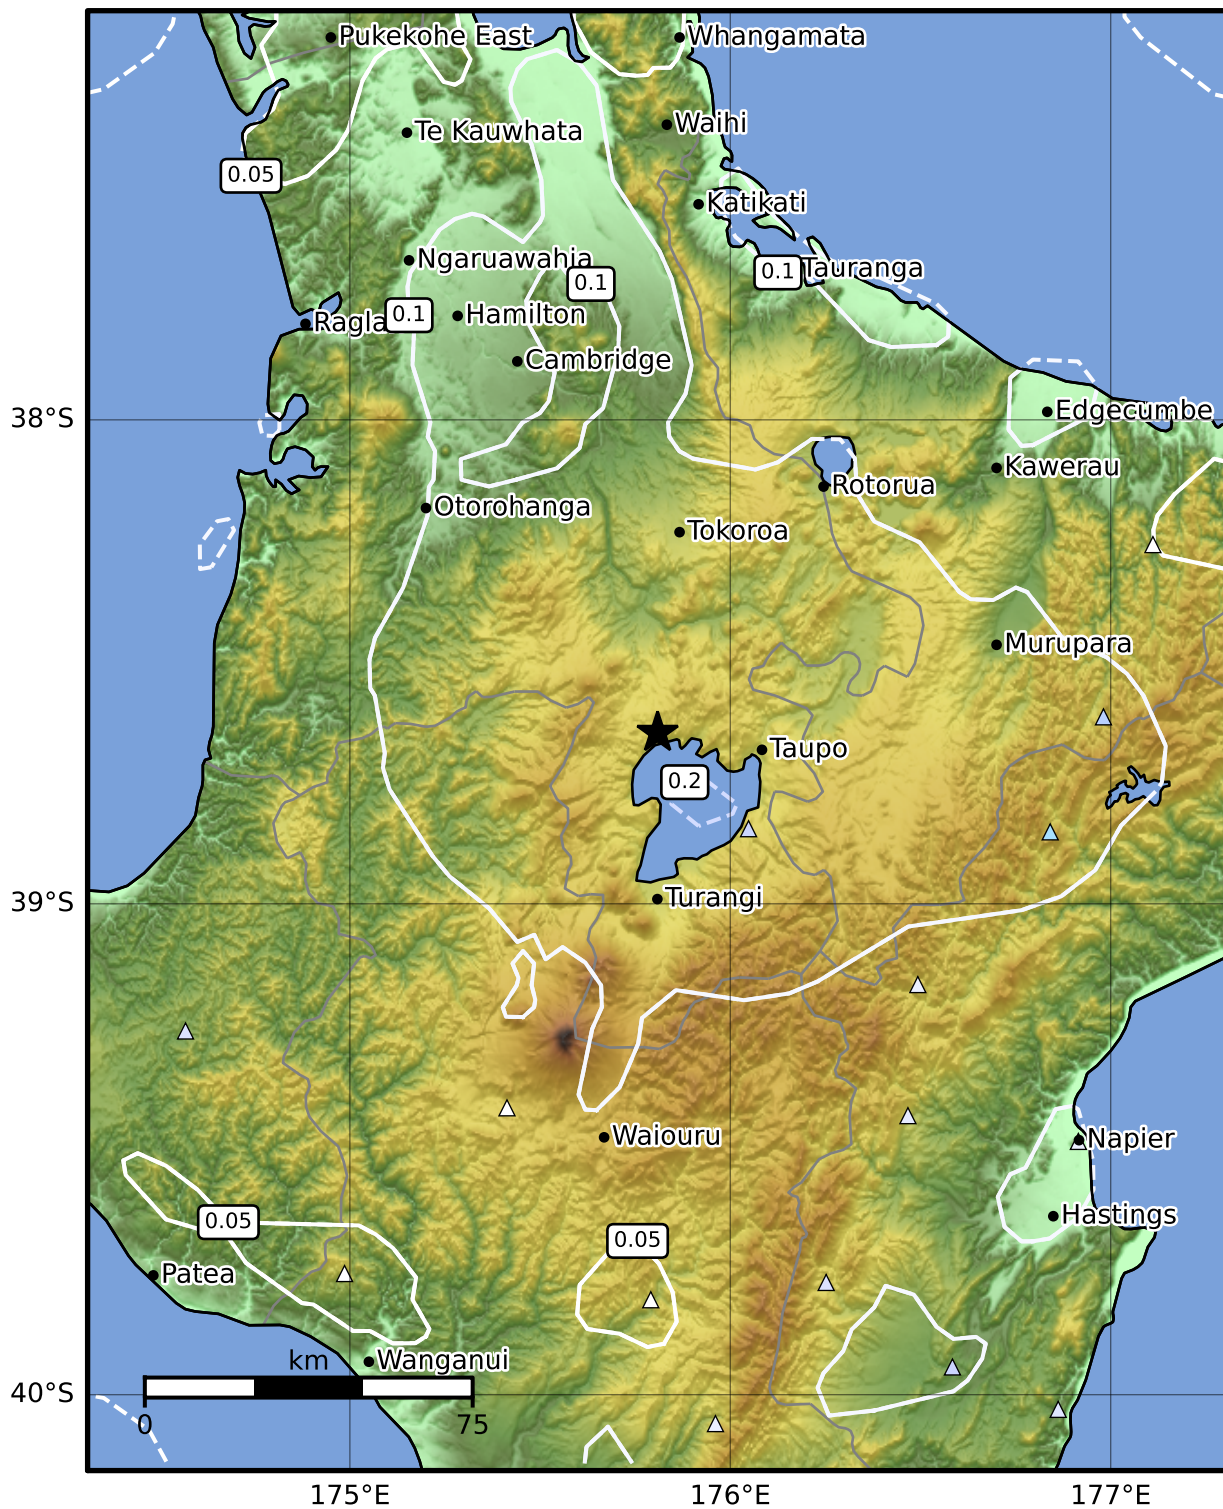

0.3 Second Peak Spectral Acceleration Map GNS Science

ShakeMap: Taupo

Oct 04, 2023 03:37:14 UTC M4.0 S38.65 E175.81 Depth: 140.7km ID:2023p746353

SA(0.3) (%g)	0.1	0.2	0.5	1	2	5	10	20	50	100	200
---------------------	------------	------------	------------	----------	----------	----------	-----------	-----------	-----------	------------	------------

Scale based on Moratalla et al.(2021) and Worden et al.(2012) Version 6: Processed 2023-10-04T04:37:13Z

△ Seismic Instrument ○ Reported Intensity ★ Epicenter