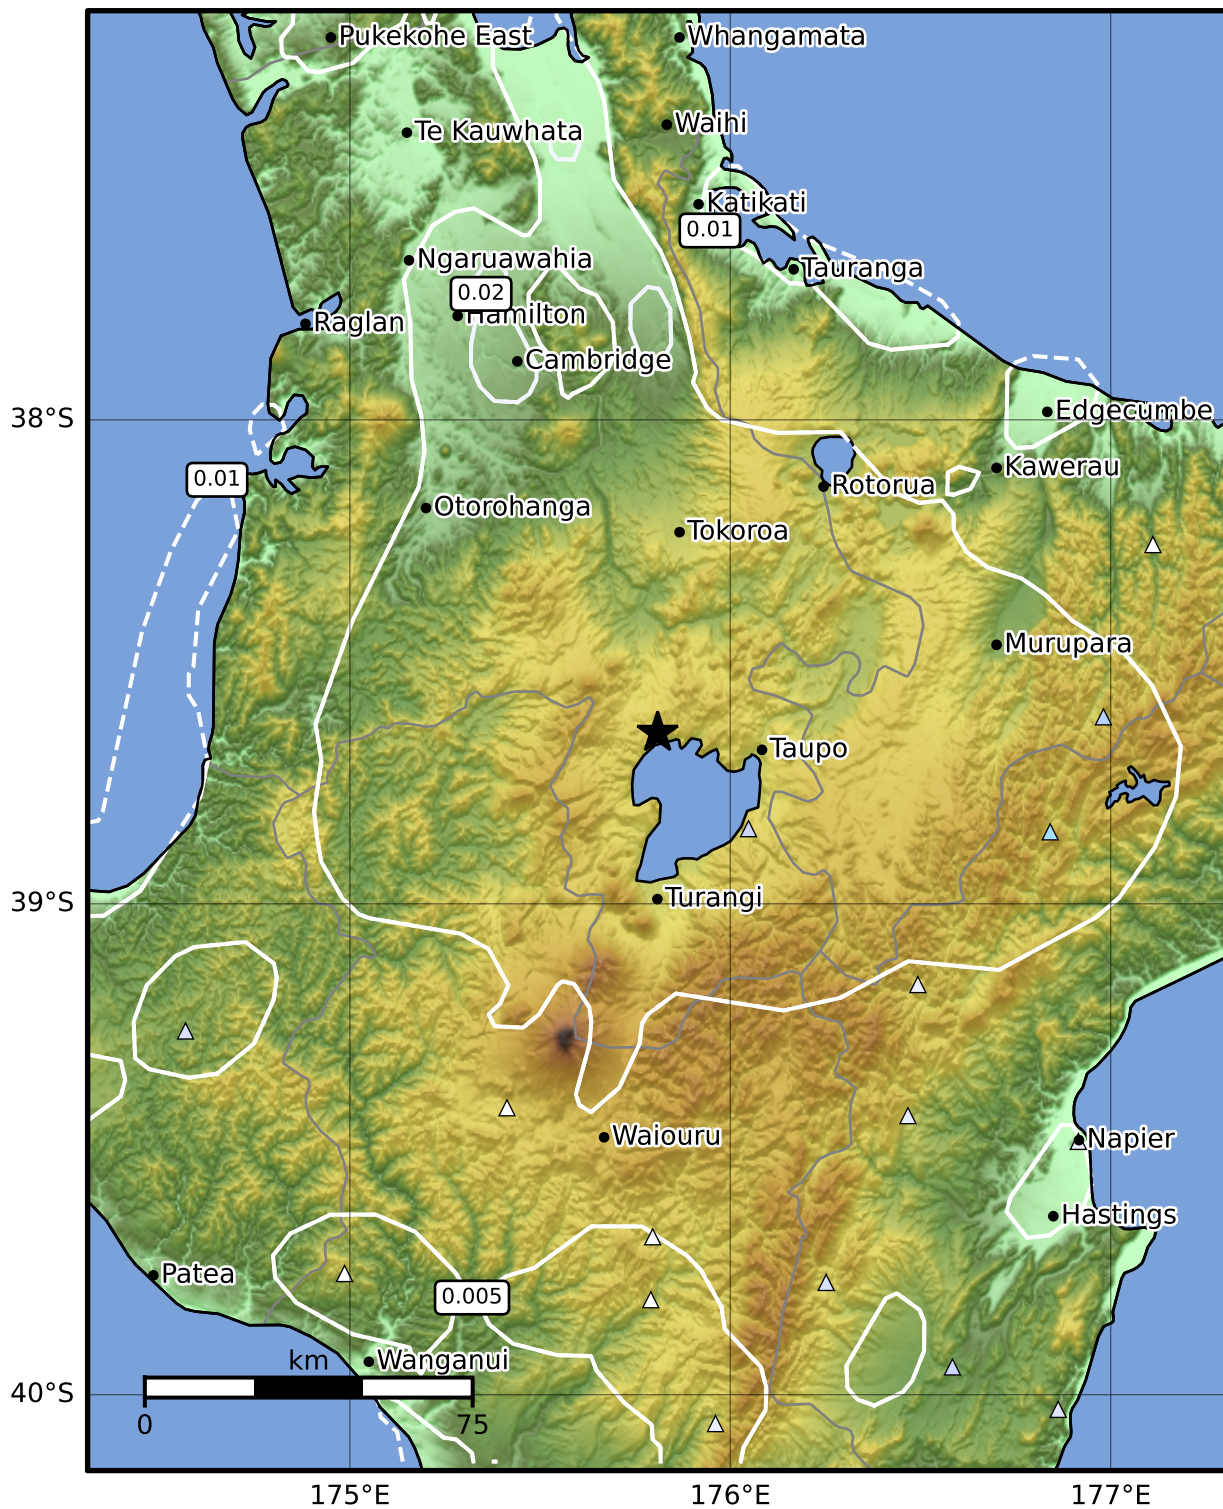

1.0 Second Peak Spectral Acceleration Map GNS Science

ShakeMap: Taupo

Oct 04, 2023 03:37:14 UTC M4.0 S38.65 E175.81 Depth: 140.7km ID:2023p746353

SA(1.0) (%g)	0.1	0.2	0.5	1	2	5	10	20	50	100	200
---------------------	------------	------------	------------	----------	----------	----------	-----------	-----------	-----------	------------	------------

Scale based on Moratalla et al.(2021) and Worden et al.(2012) Version 8: Processed 2023-10-04T04:50:53Z

△ Seismic Instrument ○ Reported Intensity ★ Epicenter