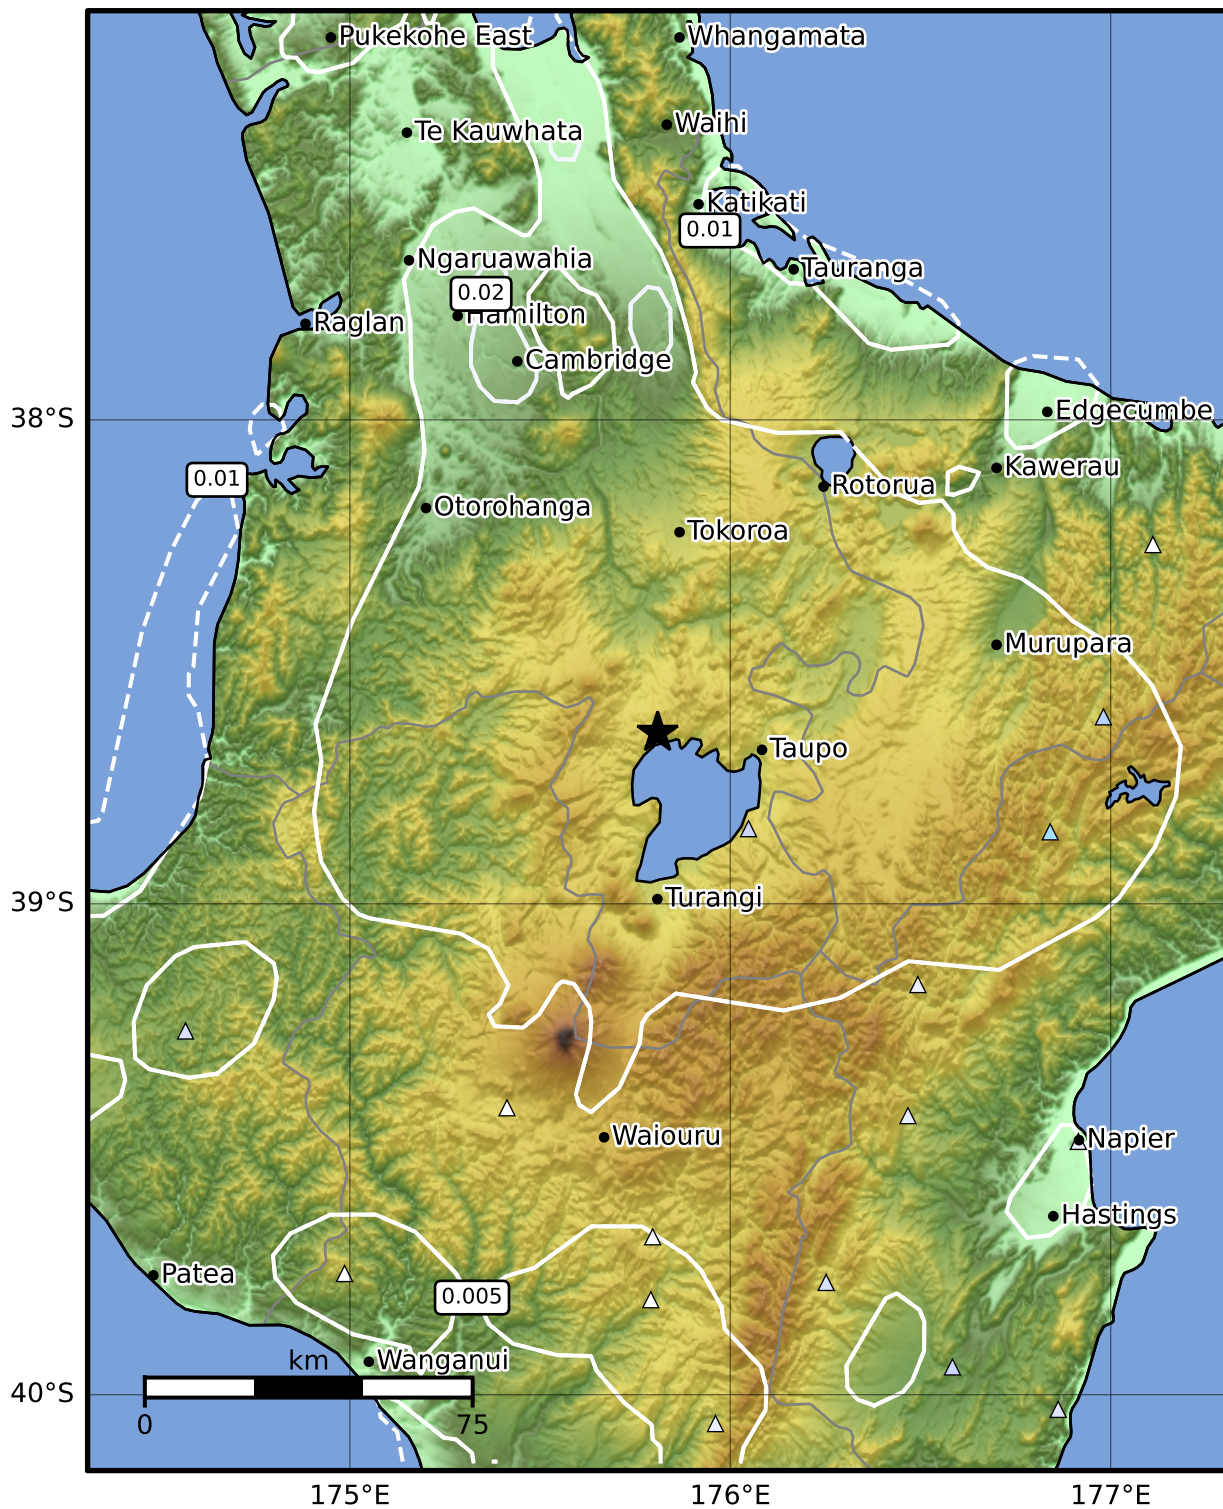

1.0 Second Peak Spectral Acceleration Map GNS Science

ShakeMap: Taupo

Oct 04, 2023 03:37:14 UTC M4.0 S38.65 E175.81 Depth: 140.7km ID:2023p746353

SA(1.0) (%g)	0.1	0.2	0.5	1	2	5	10	20	50	100	200
---------------------	------------	------------	------------	----------	----------	----------	-----------	-----------	-----------	------------	------------

Scale based on Moratalla et al.(2021) and Worden et al.(2012) Version 13: Processed 2023-10-04T06:38:05Z

△ Seismic Instrument ○ Reported Intensity ★ Epicenter