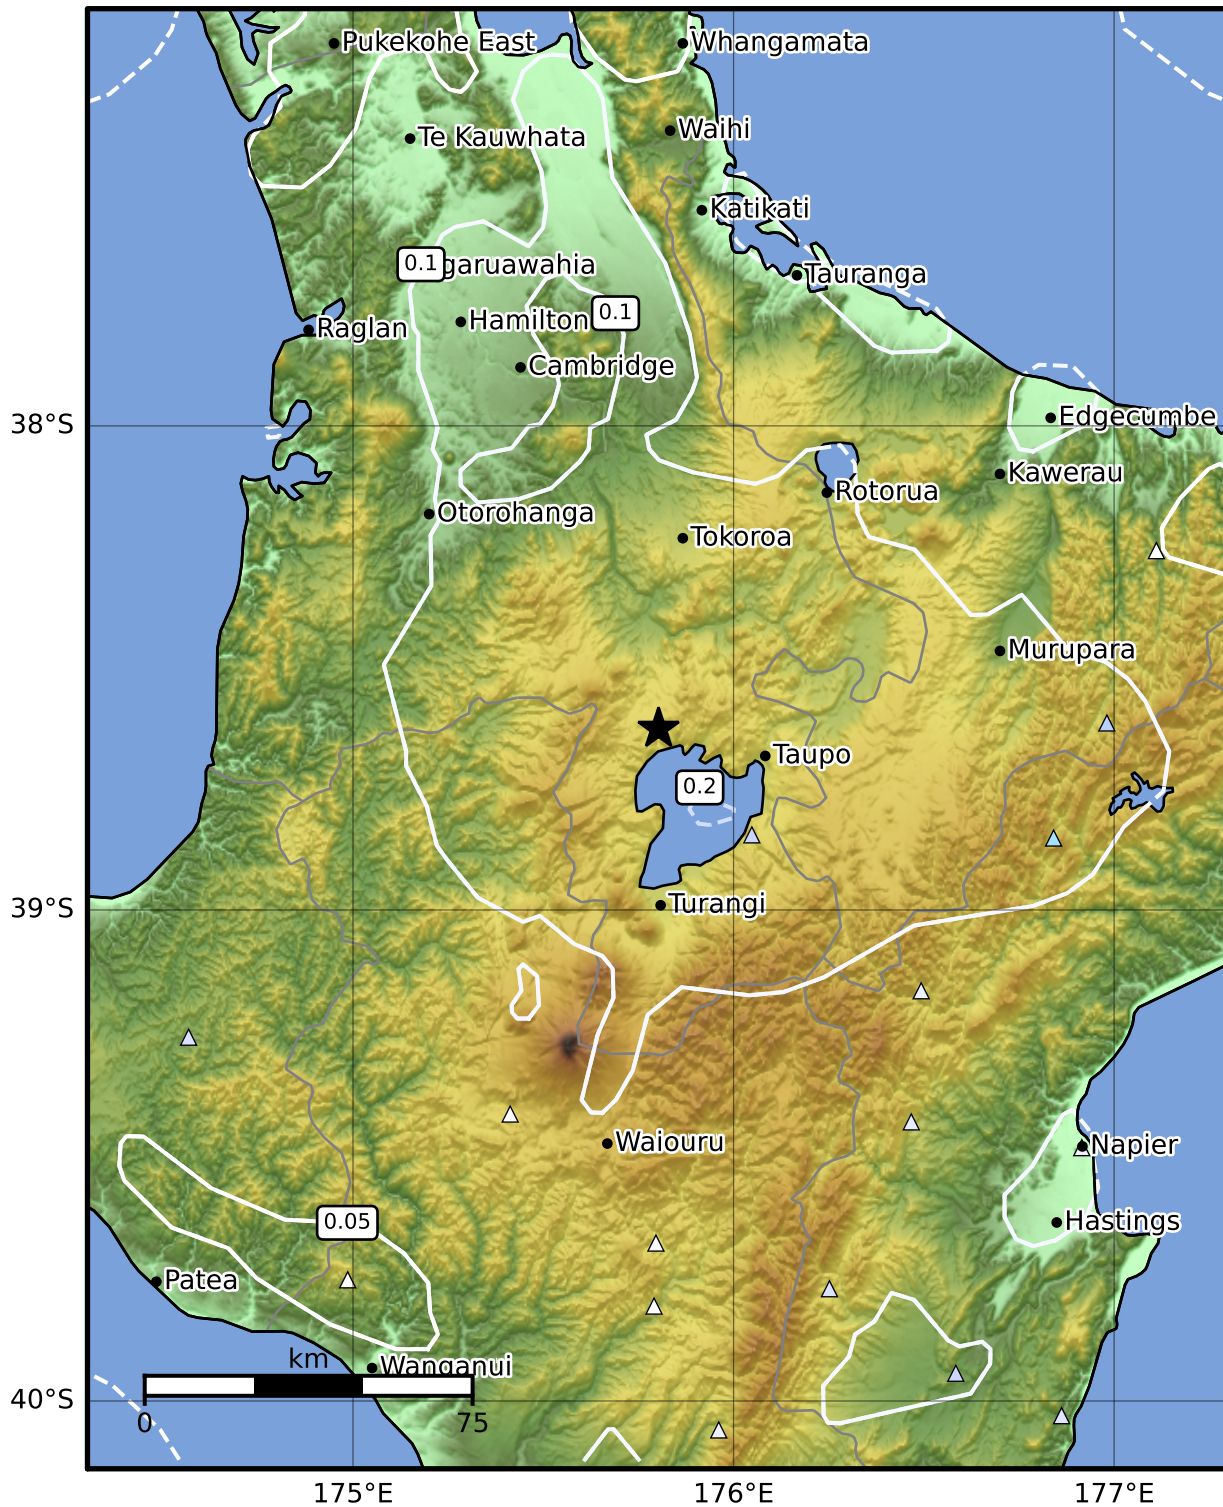

0.3 Second Peak Spectral Acceleration Map GNS Science

ShakeMap: Taupo

Oct 04, 2023 03:37:13 UTC M4.0 S38.63 E175.80 Depth: 142.7km ID:2023p746353

<b>SA(0.3) (%g)</b>	<b>0.1</b>	<b>0.2</b>	<b>0.5</b>	<b>1</b>	<b>2</b>	<b>5</b>	<b>10</b>	<b>20</b>	<b>50</b>	<b>100</b>	<b>200</b>
---------------------	------------	------------	------------	----------	----------	----------	-----------	-----------	-----------	------------	------------

Scale based on Moratalla et al.(2021) and Worden et al.(2012) Version 16: Processed 2023-10-13T02:40:17Z

△ Seismic Instrument ○ Reported Intensity ★ Epicenter