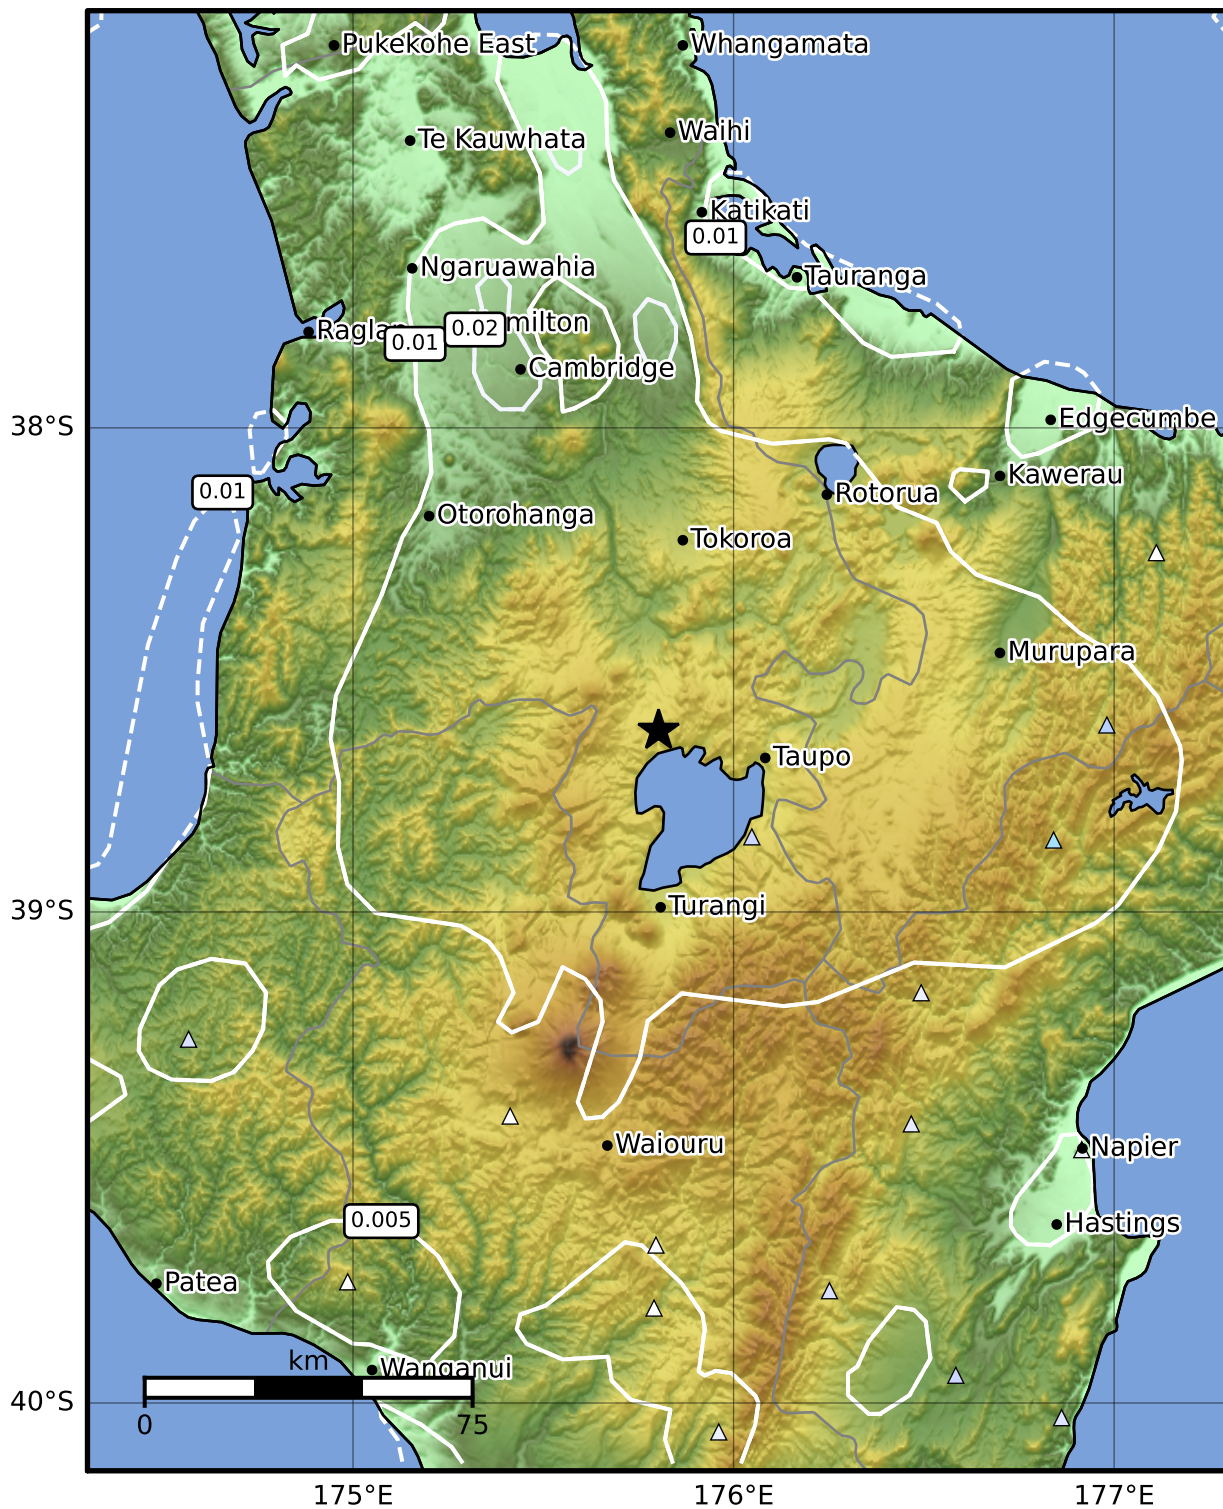

1.0 Second Peak Spectral Acceleration Map GNS Science

ShakeMap: Taupo

Oct 04, 2023 03:37:13 UTC M4.0 S38.63 E175.80 Depth: 142.7km ID:2023p746353

SA(1.0) (%g)	0.1	0.2	0.5	1	2	5	10	20	50	100	200
--------------	-----	-----	-----	---	---	---	----	----	----	-----	-----

Scale based on Moratalla et al.(2021) and Worden et al.(2012) Version 16: Processed 2023-10-13T02:40:17Z

△ Seismic Instrument ○ Reported Intensity ★ Epicenter