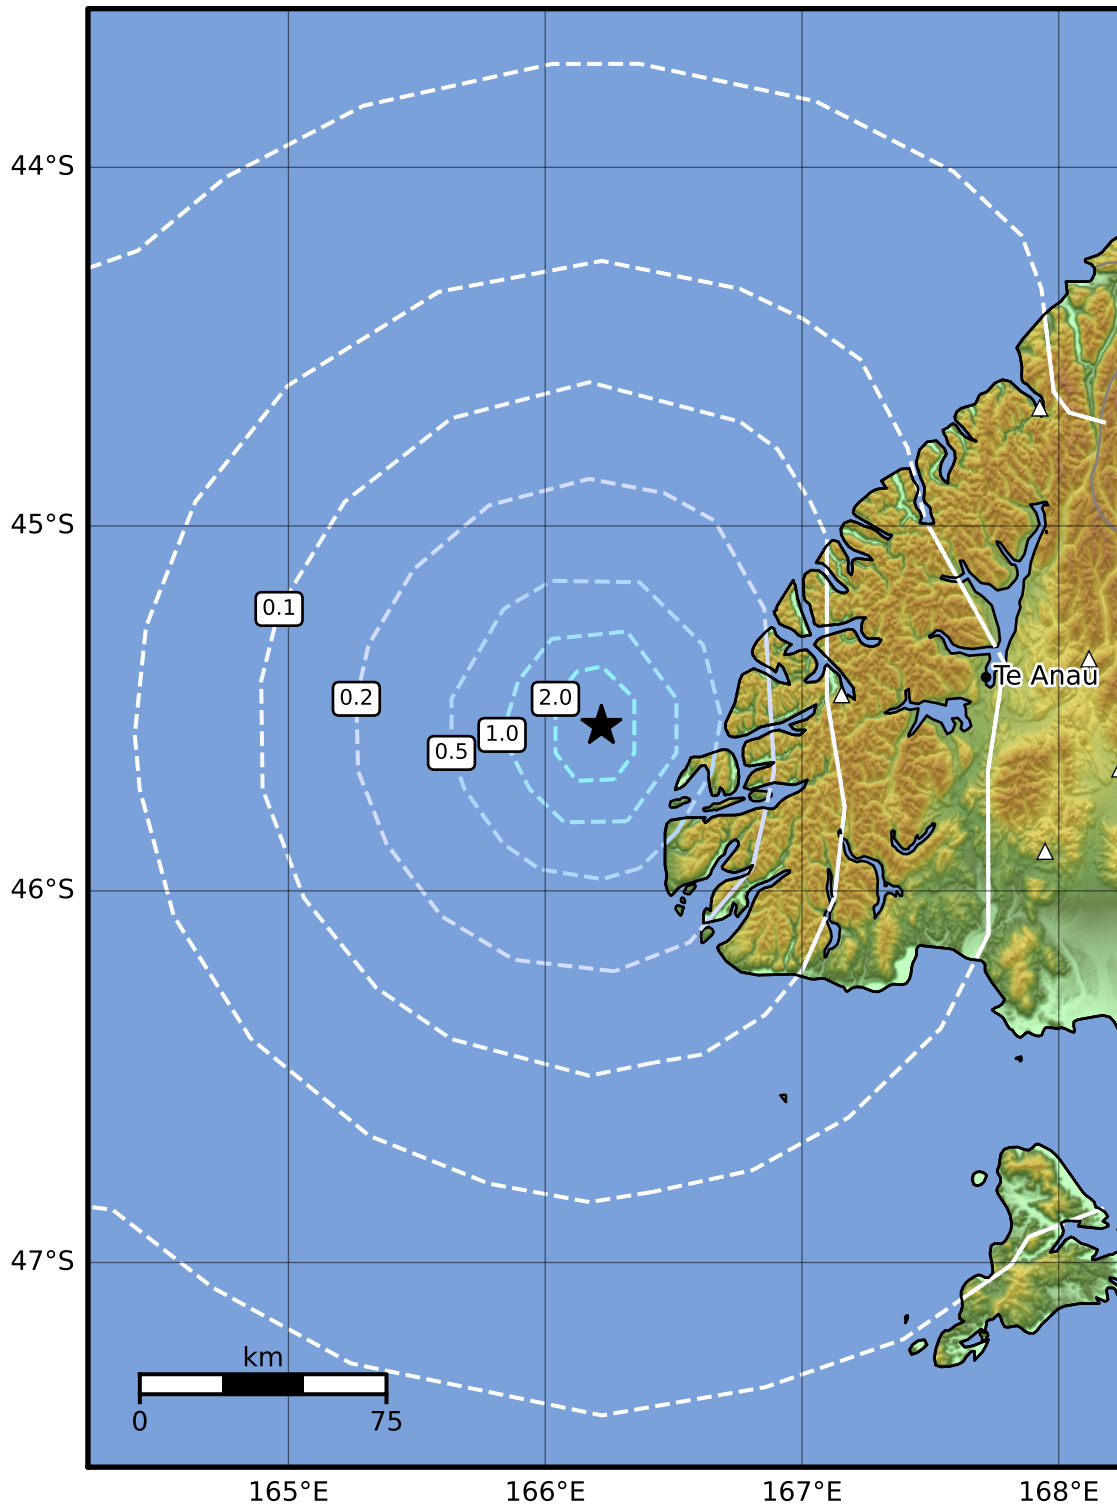

0.3 Second Peak Spectral Acceleration Map GNS Science
 ShakeMap: Fiordland

Oct 09, 2023 07:22:01 UTC M4.3 S45.55 E166.22 Depth: 5.0km ID:2023p760289

SA(0.3) (%g)	0.1	0.2	0.5	1	2	5	10	20	50	100	200
--------------	-----	-----	-----	---	---	---	----	----	----	-----	-----

Scale based on Moratalla et al.(2021) and Worden et al.(2012) Version 9: Processed 2023-10-09T07:55:35Z

△ Seismic Instrument ○ Reported Intensity ★ Epicenter