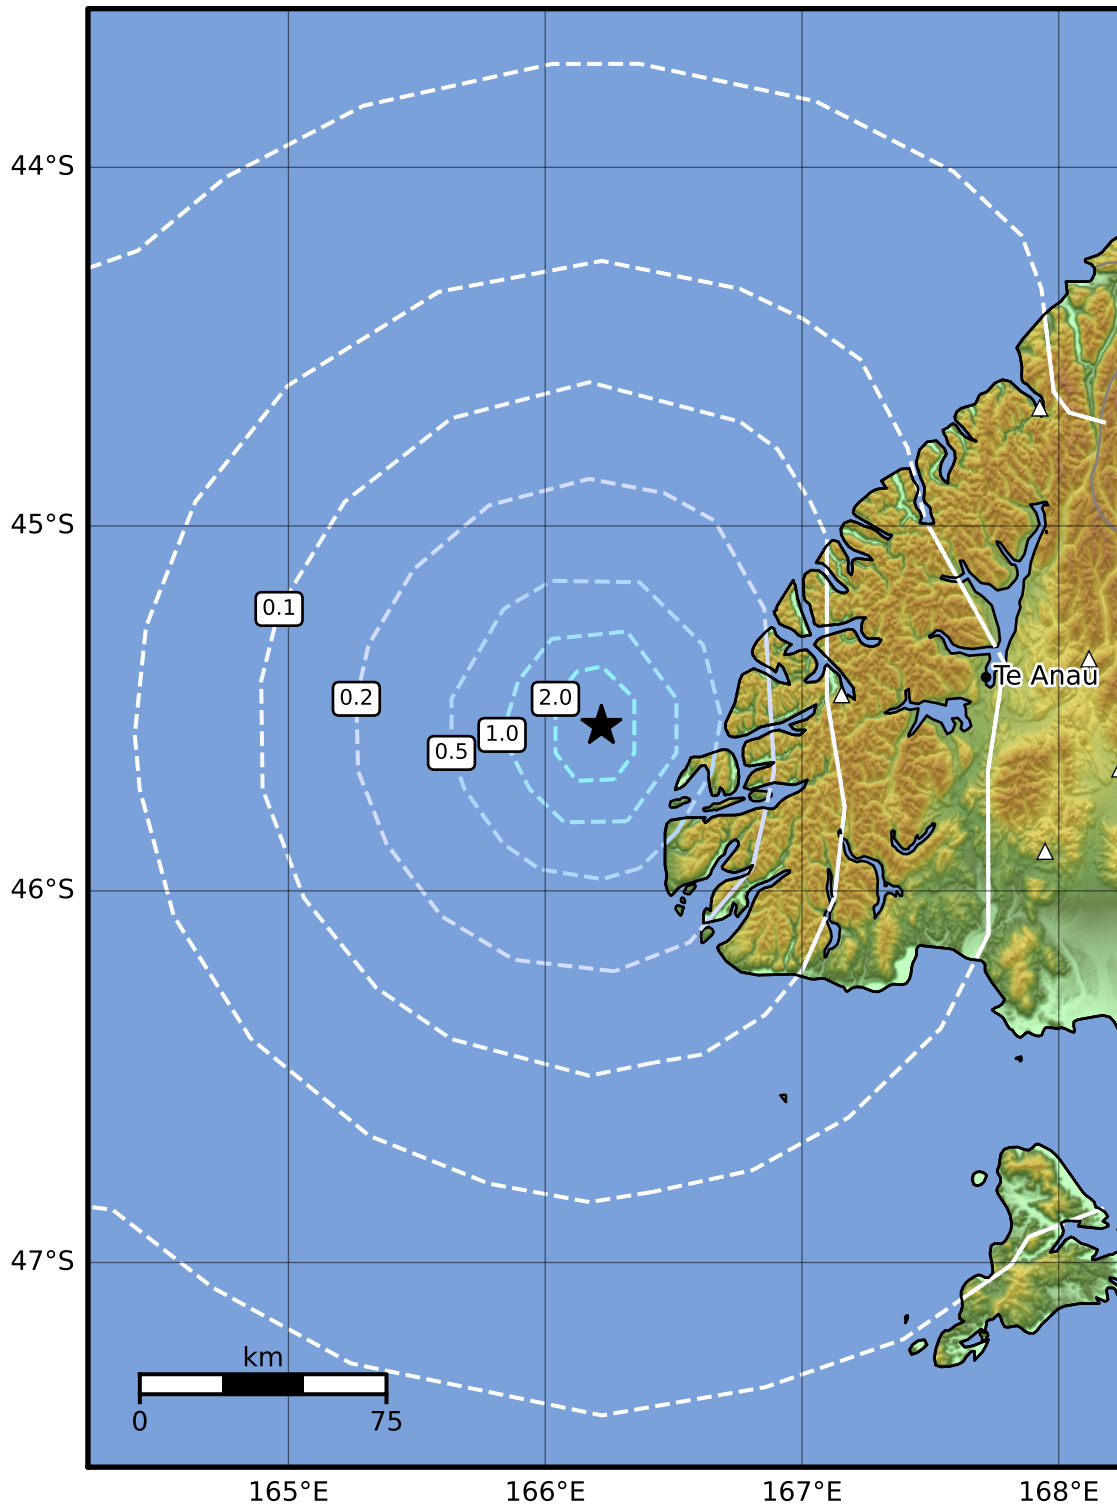

0.3 Second Peak Spectral Acceleration Map GNS Science
 ShakeMap: Fiordland

Oct 09, 2023 07:22:01 UTC M4.3 S45.55 E166.22 Depth: 5.0km ID:2023p760289

SA(0.3) (%g)	0.1	0.2	0.5	1	2	5	10	20	50	100	200
--------------	-----	-----	-----	---	---	---	----	----	----	-----	-----

Scale based on Moratalla et al.(2021) and Worden et al.(2012) Version 10: Processed 2023-10-09T08:22:47Z

△ Seismic Instrument ○ Reported Intensity ★ Epicenter