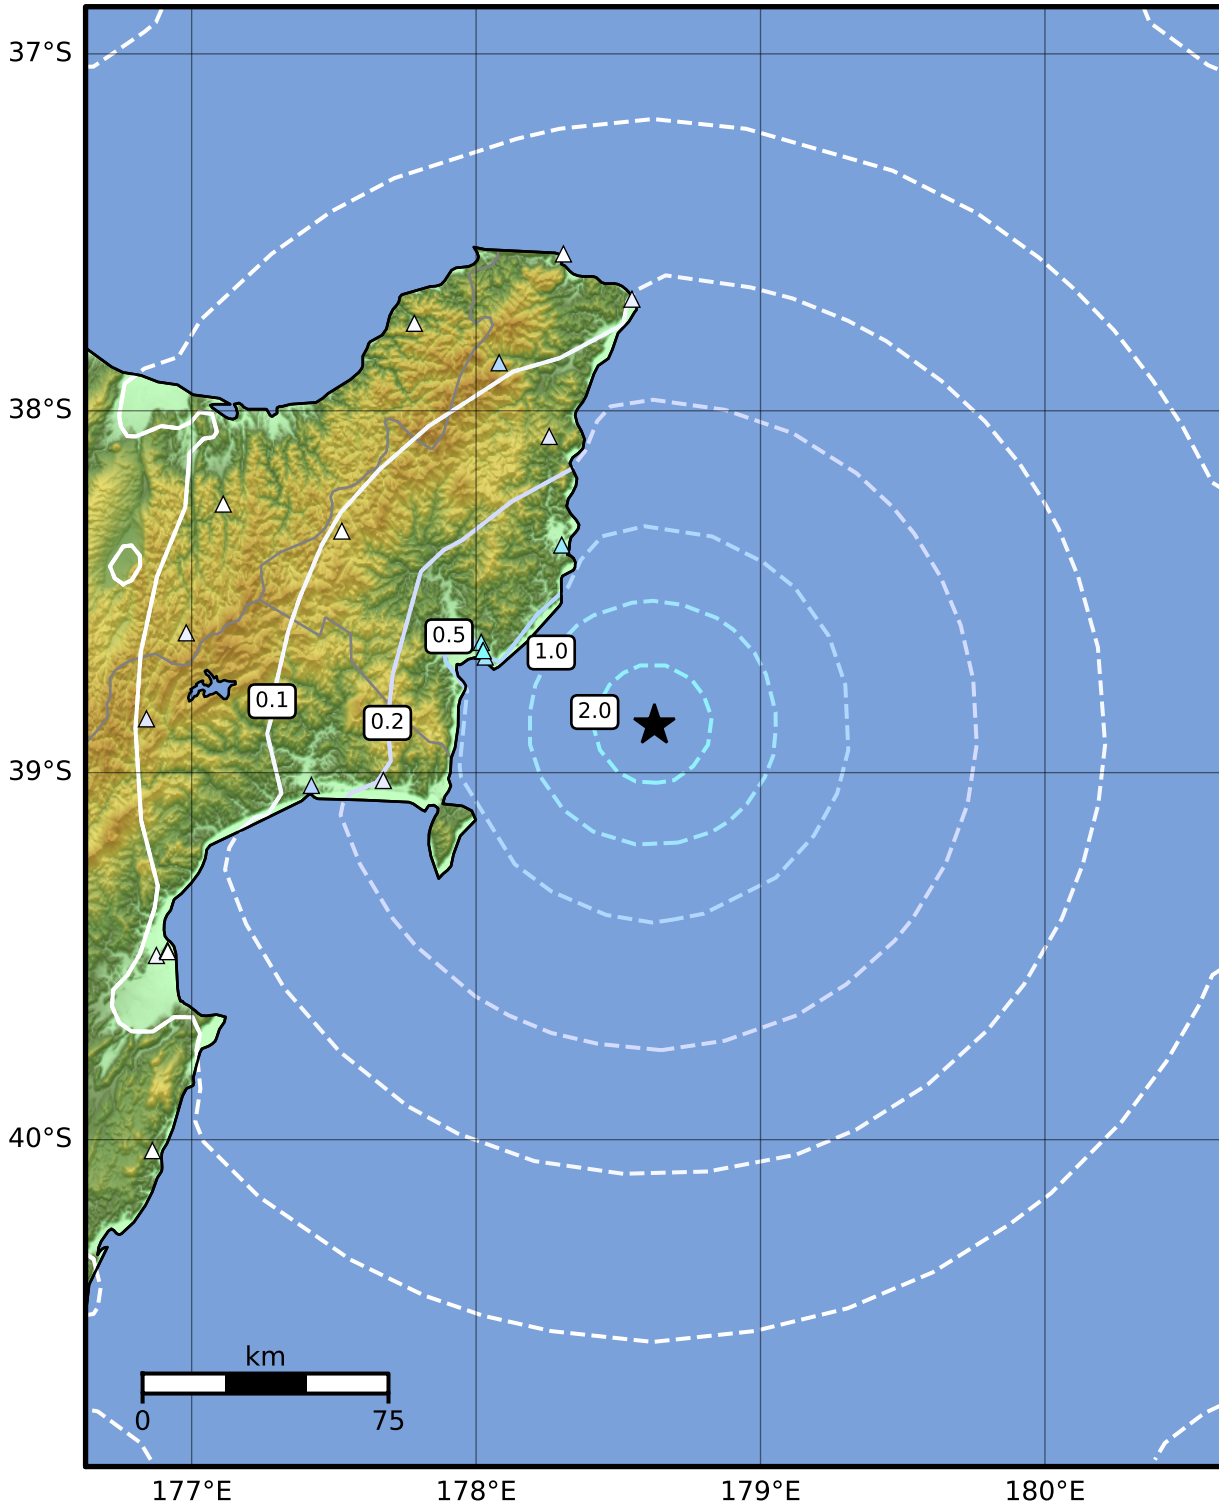

0.3 Second Peak Spectral Acceleration Map GNS Science

ShakeMap: Hikurangi Trough

Oct 12, 2023 13:40:22 UTC M4.3 S38.87 E178.63 Depth: 26.0km ID:2023p769107

SA(0.3) (%g)	0.1	0.2	0.5	1	2	5	10	20	50	100	200
---------------------	------------	------------	------------	----------	----------	----------	-----------	-----------	-----------	------------	------------

Scale based on Moratalla et al.(2021) and Worden et al.(2012) Version 9: Processed 2023-10-12T14:41:20Z

△ Seismic Instrument ○ Reported Intensity ★ Epicenter