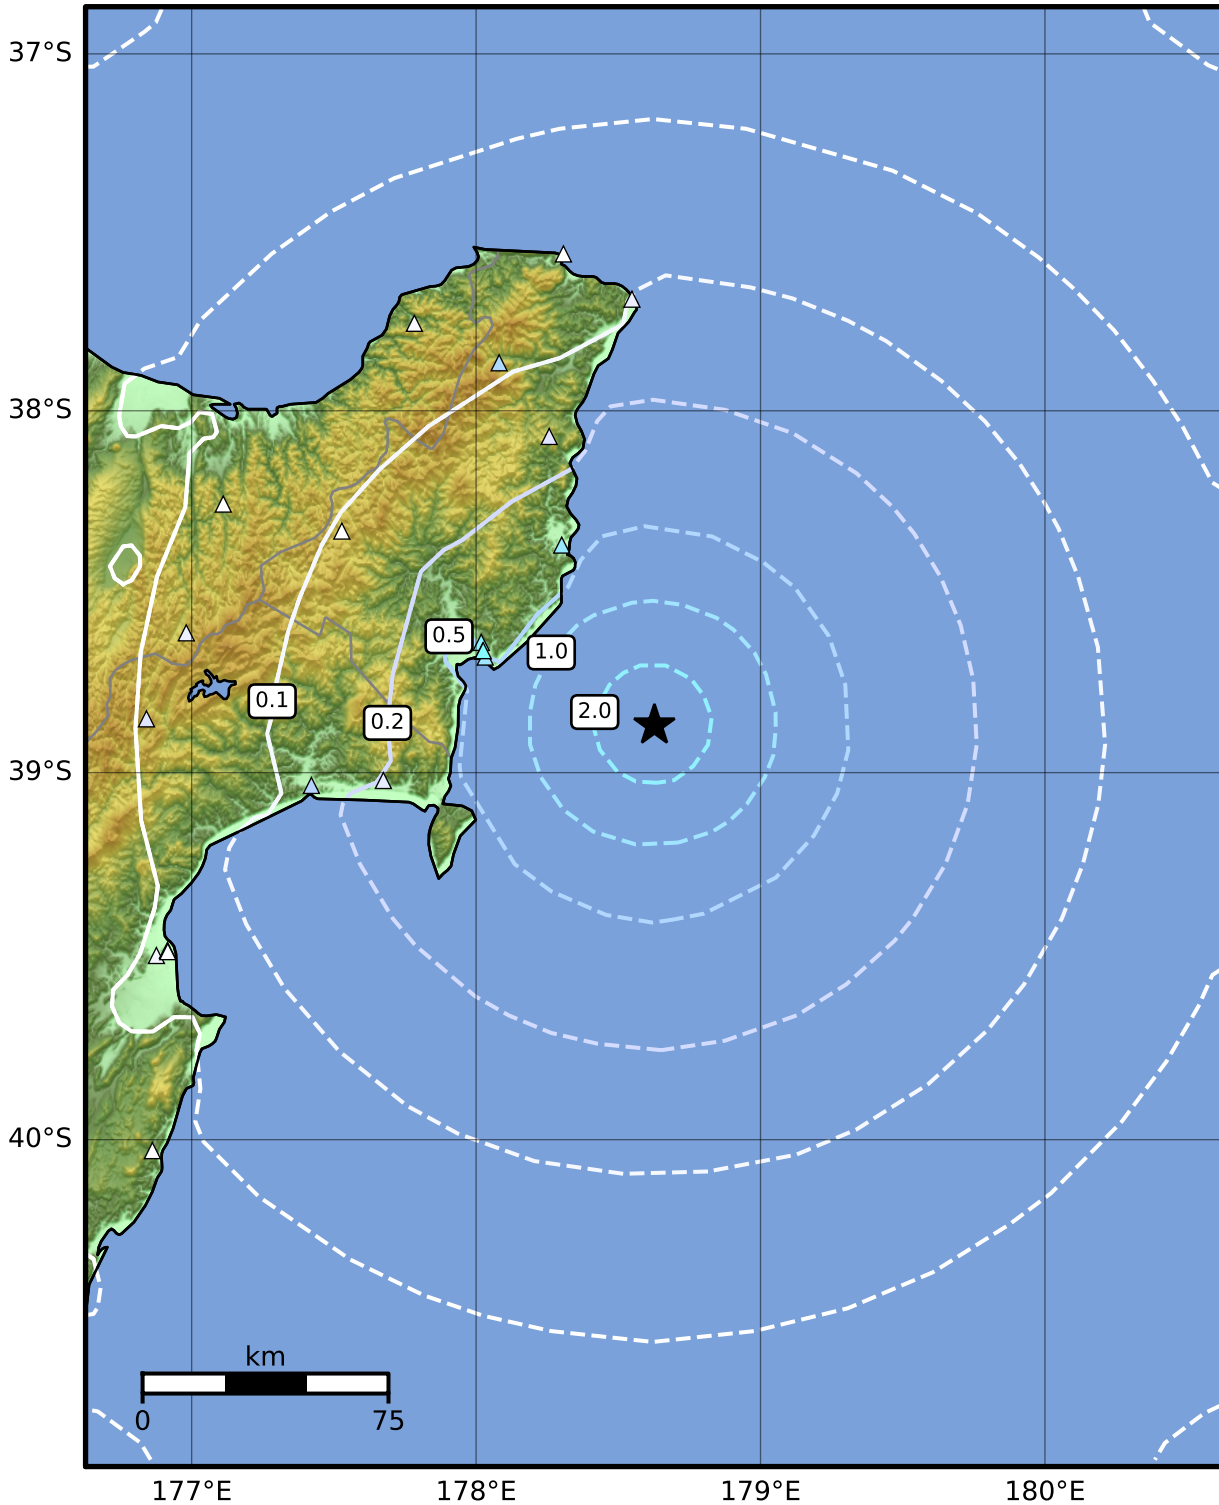

0.3 Second Peak Spectral Acceleration Map GNS Science

ShakeMap: Hikurangi Trough

Oct 12, 2023 13:40:22 UTC M4.3 S38.87 E178.63 Depth: 26.0km ID:2023p769107

<b>SA(0.3) (%g)</b>	<b>0.1</b>	<b>0.2</b>	<b>0.5</b>	<b>1</b>	<b>2</b>	<b>5</b>	<b>10</b>	<b>20</b>	<b>50</b>	<b>100</b>	<b>200</b>
---------------------	------------	------------	------------	----------	----------	----------	-----------	-----------	-----------	------------	------------

Scale based on Moratalla et al.(2021) and Worden et al.(2012) Version 10: Processed 2023-10-12T15:41:21Z

△ Seismic Instrument   ○ Reported Intensity   ★ Epicenter