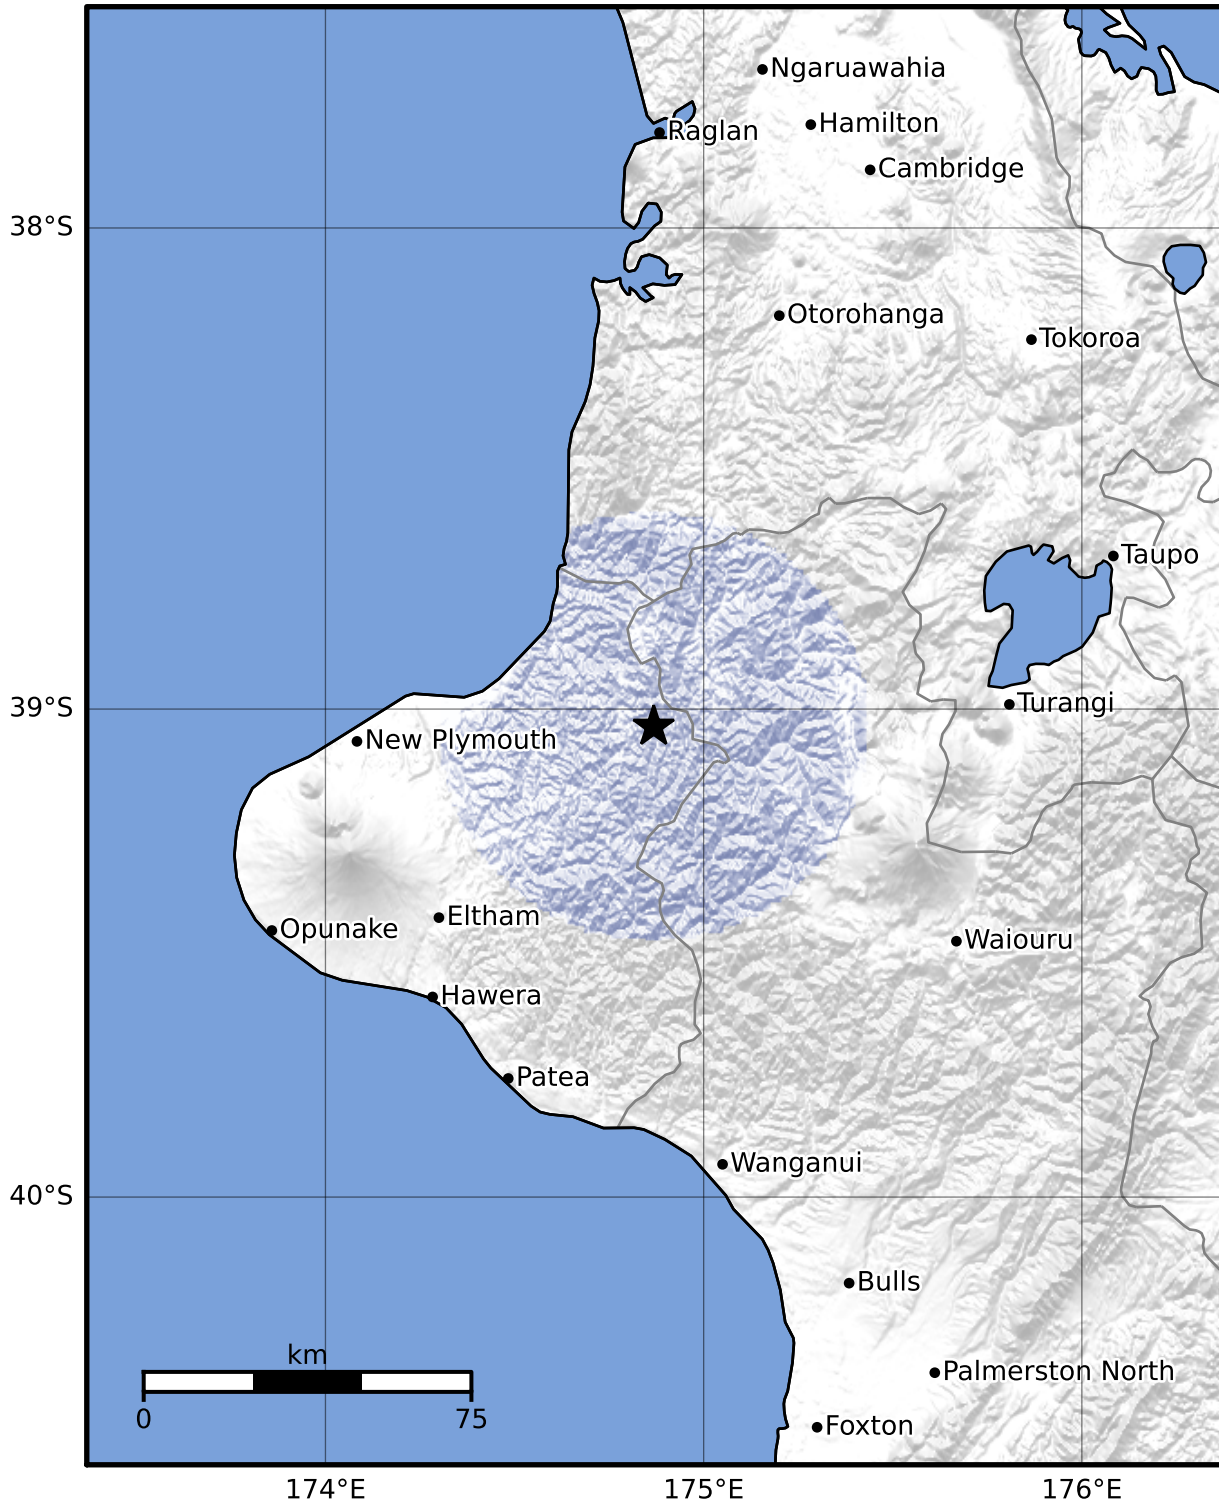

Macroseismic Intensity Map GNS Science

ShakeMap: King Country

Oct 13, 2023 11:31:22 UTC M3.3 S39.04 E174.87 Depth: 209.7km ID:2023p771567

SHAKING	Not felt	Weak	Light	Moderate	Strong	Very strong	Severe	Violent	Extreme
DAMAGE	None	None	None	Very light	Light	Moderate	Moderate/heavy	Heavy	Very heavy
PGA(%g)	<0.0464	0.29	1.63	5.16	12.5	22.4	40.2	72.2	>129
PGV(cm/s)	<0.0215	0.125	1.04	4.31	14.5	26.4	48.3	88.4	>162
INTENSITY	I	II-III	IV	V	VI	VII	VIII	IX	X+

Scale based on Moratalla et al.(2021) and Worden et al.(2012) Version 1: Processed 2023-10-17T02:35:01Z

△ Seismic Instrument ○ Reported Intensity

★ Epicenter