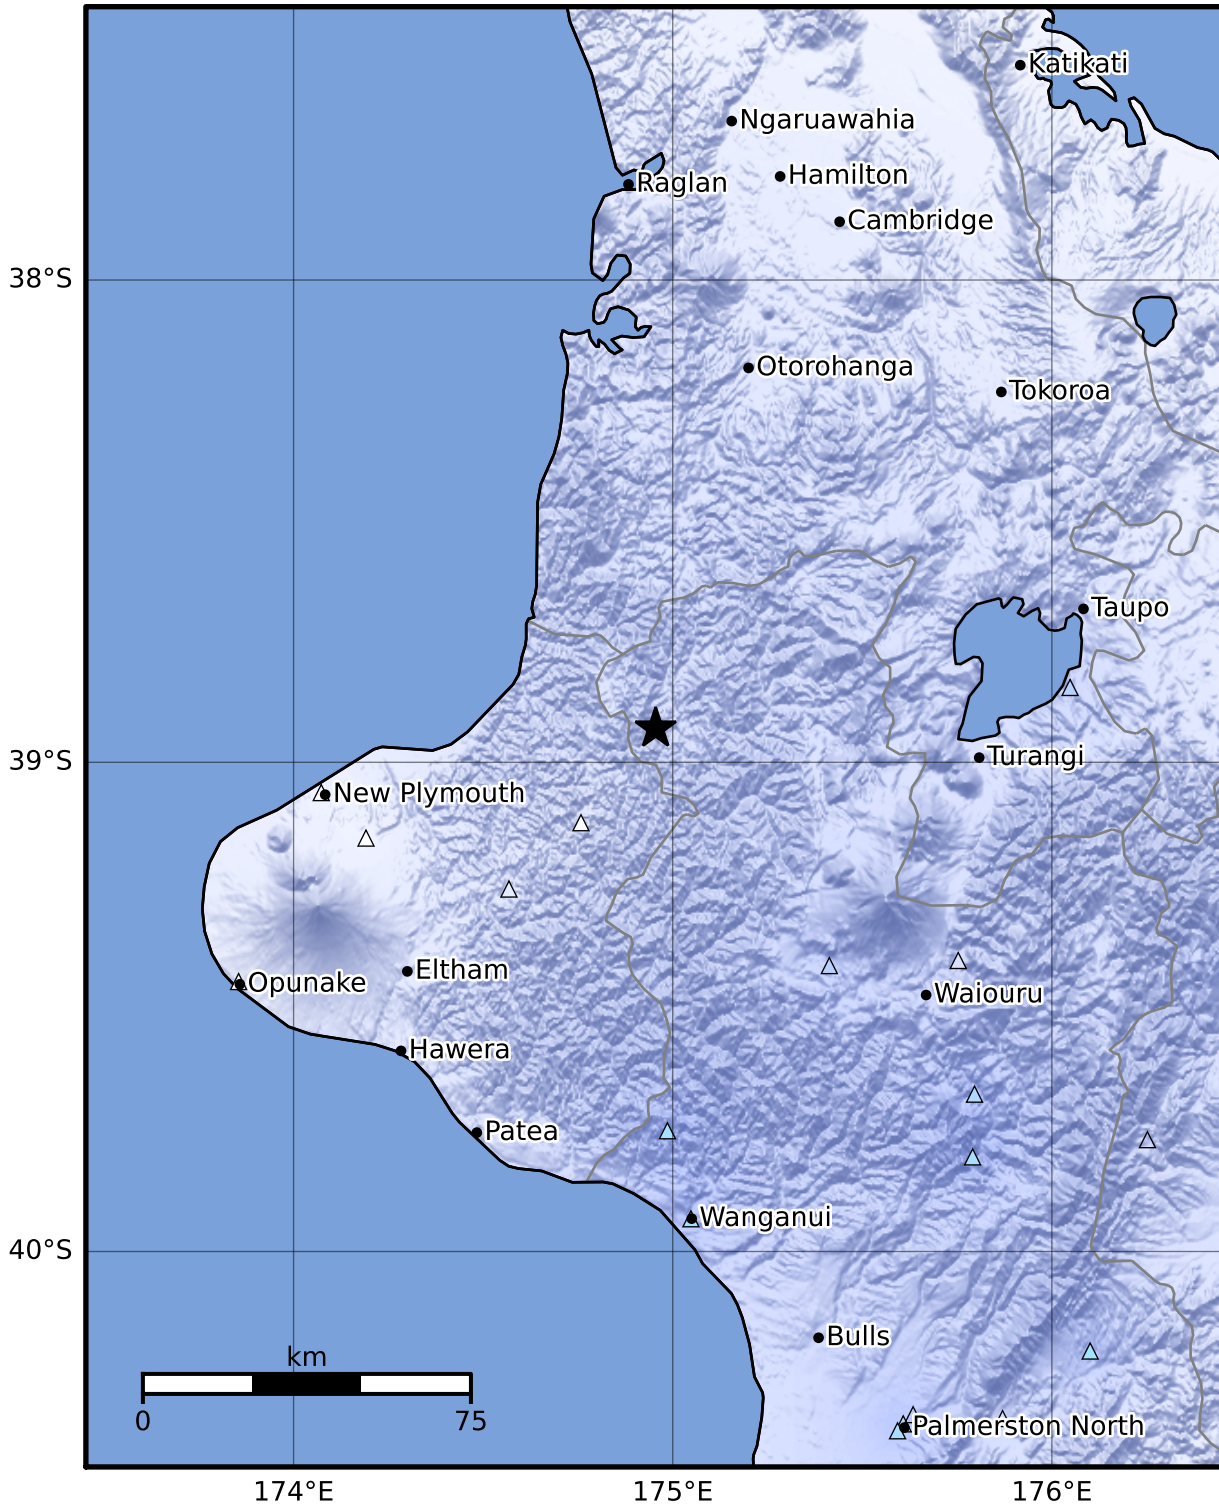

Macroseismic Intensity Map GNS Science
ShakeMap: King Country

Oct 15, 2023 03:15:20 UTC M3.8 S38.93 E174.96 Depth: 199.8km ID:2023p776042

SHAKING	Not felt	Weak	Light	Moderate	Strong	Very strong	Severe	Violent	Extreme
DAMAGE	None	None	None	Very light	Light	Moderate	Moderate/heavy	Heavy	Very heavy
PGA(%g)	<0.0464	0.29	1.63	5.16	12.5	22.4	40.2	72.2	>129
PGV(cm/s)	<0.0215	0.125	1.04	4.31	14.5	26.4	48.3	88.4	>162
INTENSITY	I	II-III	IV	V	VI	VII	VIII	IX	X+

Scale based on Moratalla et al.(2021) and Worden et al.(2012) Version 4: Processed 2023-10-15T03:36:36Z

△ Seismic Instrument ○ Reported Intensity

★ Epicenter