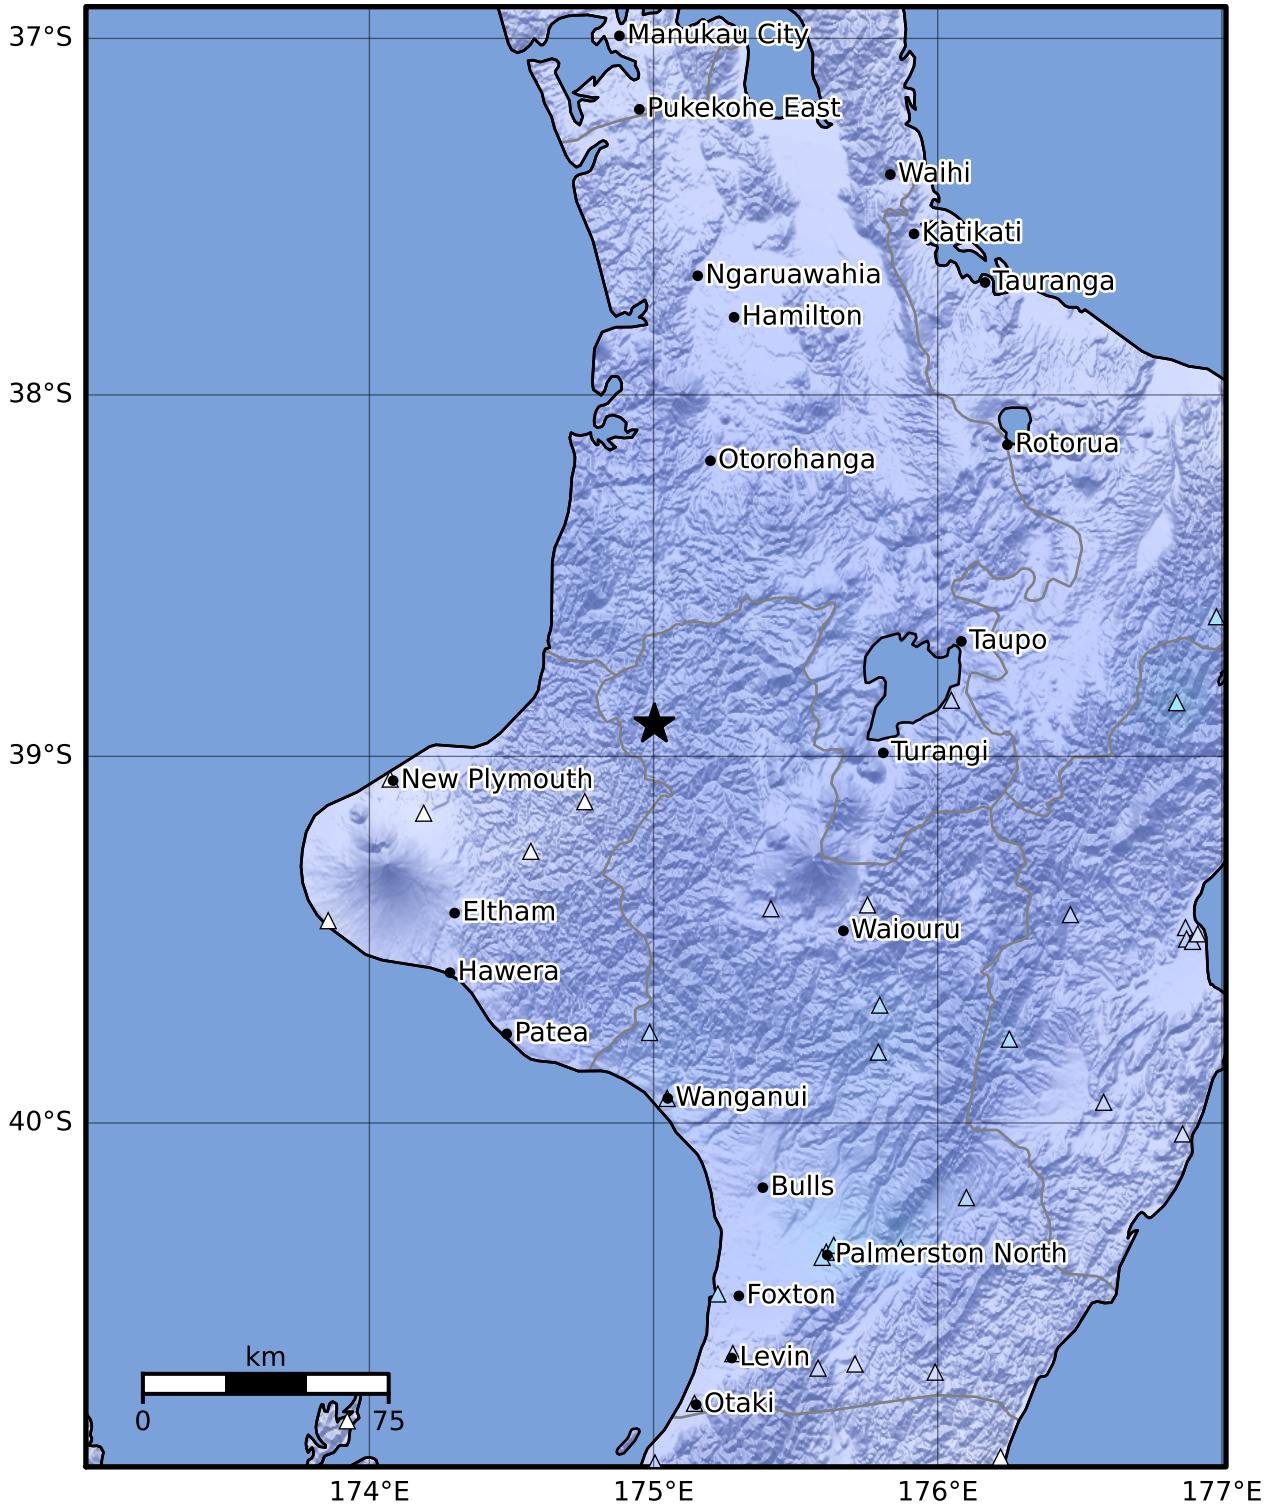

Macroseismic Intensity Map GNS Science

ShakeMap: King Country

Oct 15, 2023 03:15:20 UTC M4.4 S38.91 E175.00 Depth: 200.0km ID:2023p776042

SHAKING	Not felt	Weak	Light	Moderate	Strong	Very strong	Severe	Violent	Extreme
DAMAGE	None	None	None	Very light	Light	Moderate	Moderate/heavy	Heavy	Very heavy
PGA(%g)	<0.0464	0.29	1.63	5.16	12.5	22.4	40.2	72.2	>129
PGV(cm/s)	<0.0215	0.125	1.04	4.31	14.5	26.4	48.3	88.4	>162
INTENSITY	I	II-III	IV	V	VI	VII	VIII	IX	X+

Scale based on Moratalla et al.(2021) and Worden et al.(2012) Version 6: Processed 2023-10-15T03:51:03Z

△ Seismic Instrument ○ Reported Intensity

★ Epicenter