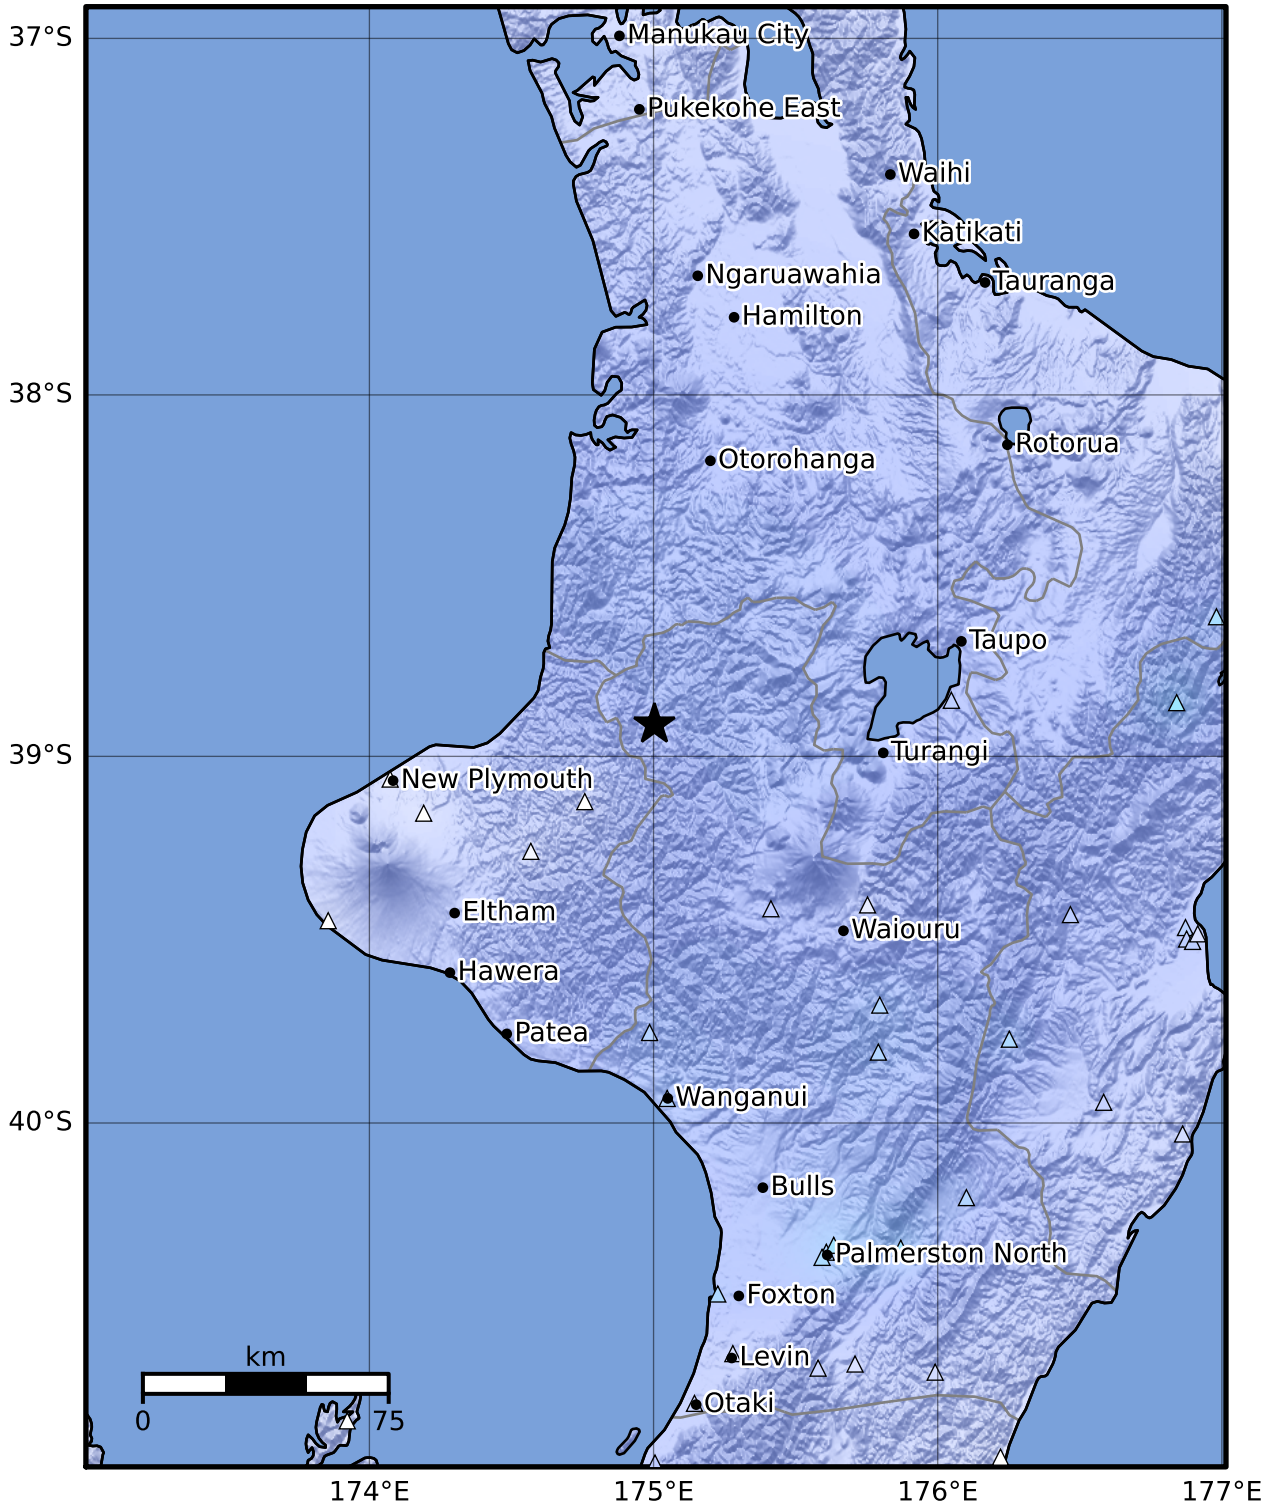

Macroseismic Intensity Map GNS Science

ShakeMap: King Country

Oct 15, 2023 03:15:20 UTC M4.4 S38.91 E175.00 Depth: 200.0km ID:2023p776042

SHAKING	Not felt	Weak	Light	Moderate	Strong	Very strong	Severe	Violent	Extreme
DAMAGE	None	None	None	Very light	Light	Moderate	Moderate/heavy	Heavy	Very heavy
PGA(%g)	<0.0464	0.29	1.63	5.16	12.5	22.4	40.2	72.2	>129
PGV(cm/s)	<0.0215	0.125	1.04	4.31	14.5	26.4	48.3	88.4	>162
INTENSITY	I	II-III	IV	V	VI	VII	VIII	IX	X+

Scale based on Moratalla et al.(2021) and Worden et al.(2012) Version 7: Processed 2023-10-15T03:58:39Z

△ Seismic Instrument ○ Reported Intensity

★ Epicenter