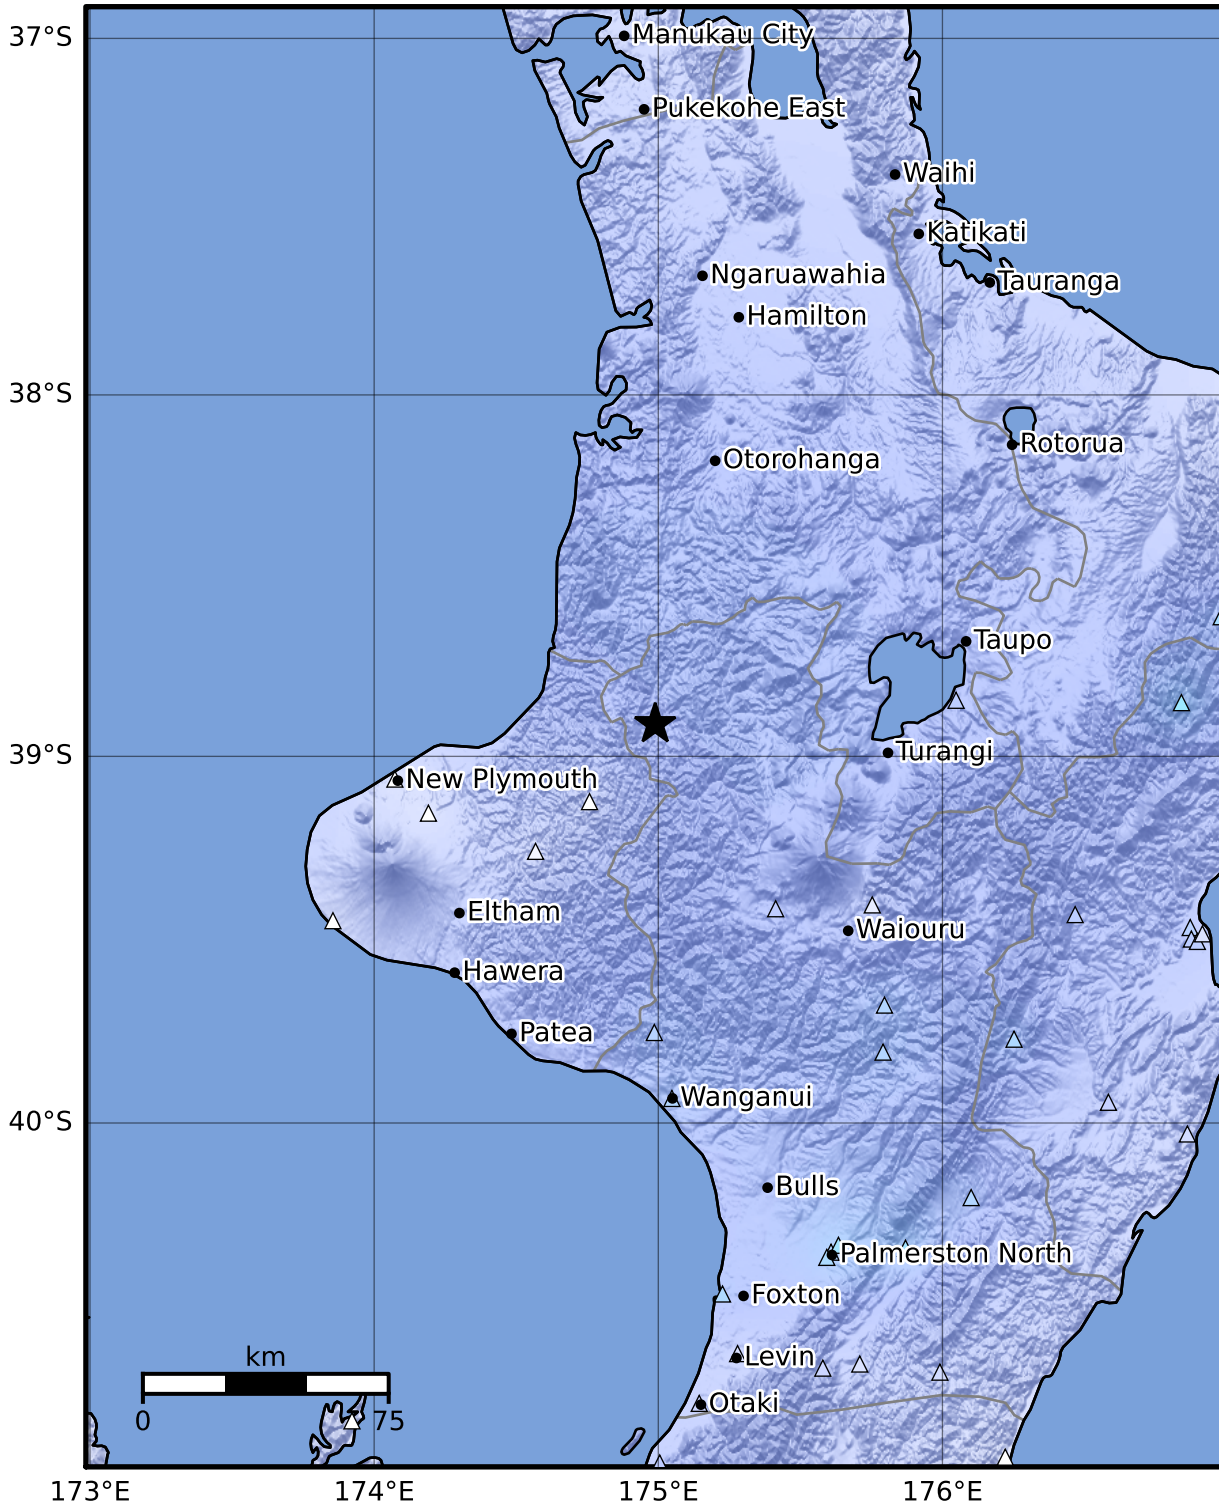

Macroseismic Intensity Map GNS Science

ShakeMap: King Country

Oct 15, 2023 03:15:20 UTC M4.4 S38.91 E174.99 Depth: 201.2km ID:2023p776042

SHAKING	Not felt	Weak	Light	Moderate	Strong	Very strong	Severe	Violent	Extreme
DAMAGE	None	None	None	Very light	Light	Moderate	Moderate/heavy	Heavy	Very heavy
PGA(%g)	<0.0464	0.29	1.63	5.16	12.5	22.4	40.2	72.2	>129
PGV(cm/s)	<0.0215	0.125	1.04	4.31	14.5	26.4	48.3	88.4	>162
INTENSITY	I	II-III	IV	V	VI	VII	VIII	IX	X+

Scale based on Moratalla et al.(2021) and Worden et al.(2012) Version 8: Processed 2023-10-15T04:06:20Z

△ Seismic Instrument ○ Reported Intensity

★ Epicenter