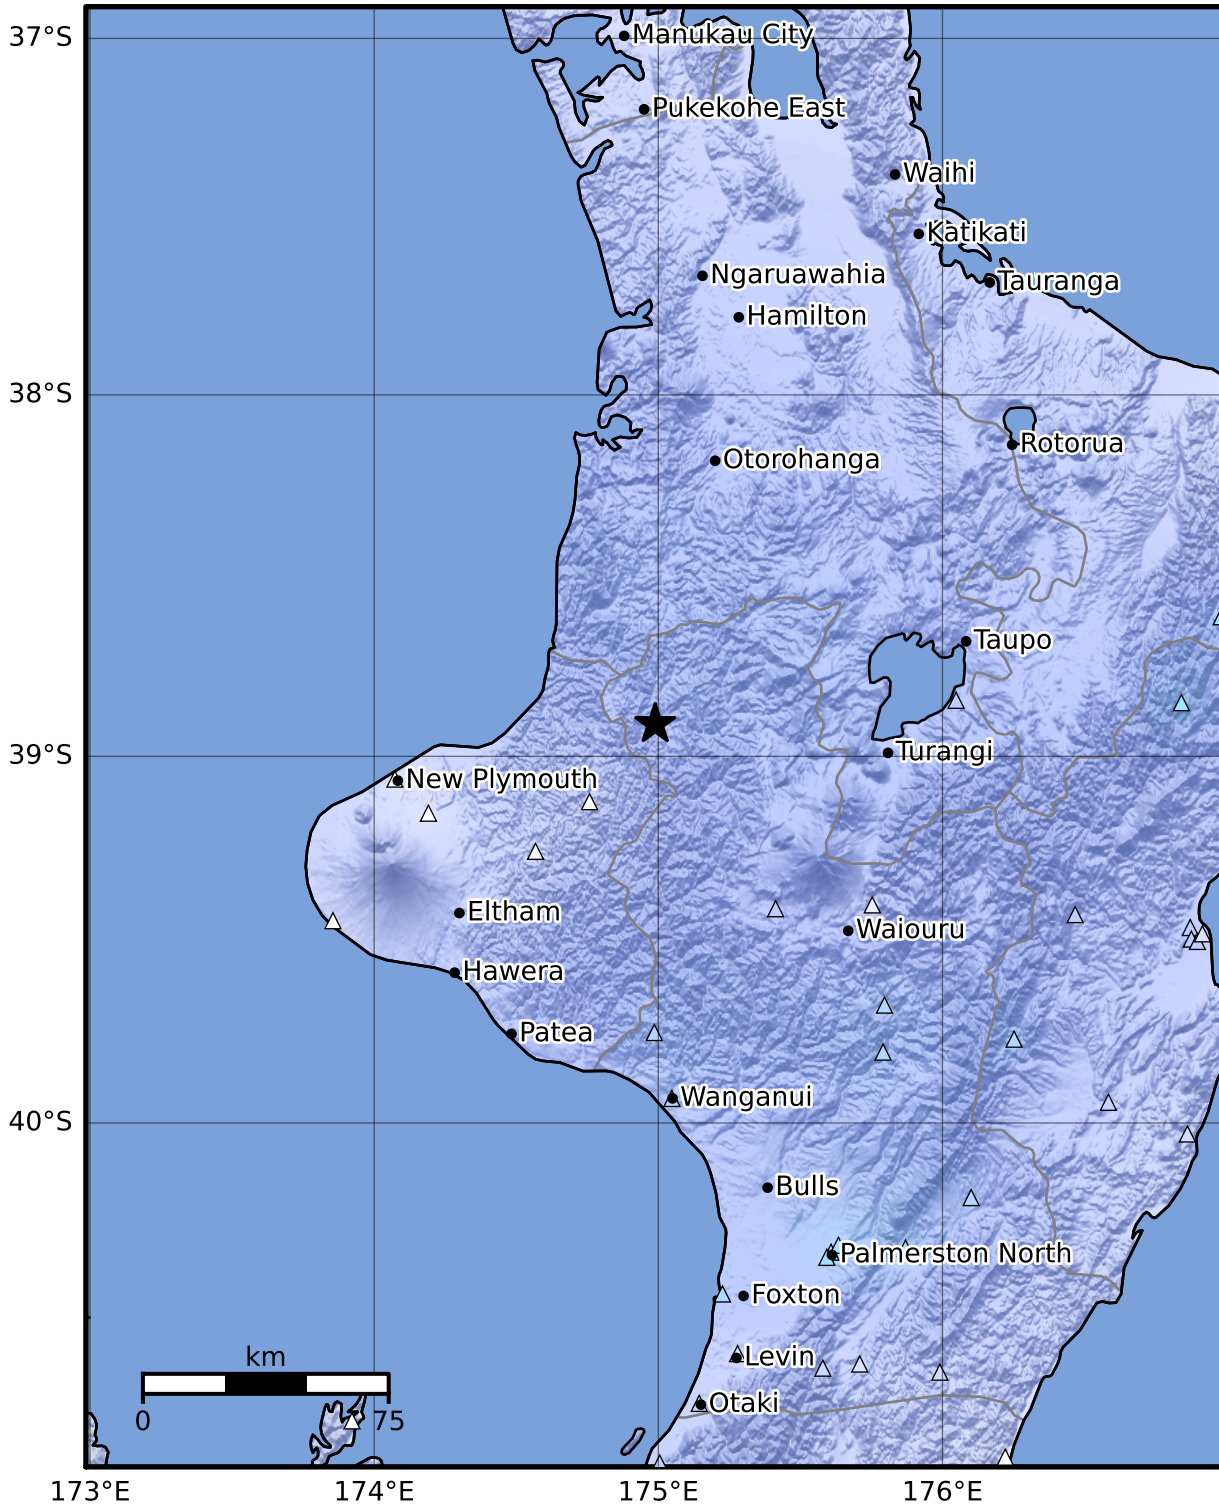

Macroseismic Intensity Map GNS Science

ShakeMap: King Country

Oct 15, 2023 03:15:20 UTC M4.4 S38.91 E174.99 Depth: 201.2km ID:2023p776042

SHAKING	Not felt	Weak	Light	Moderate	Strong	Very strong	Severe	Violent	Extreme
DAMAGE	None	None	None	Very light	Light	Moderate	Moderate/heavy	Heavy	Very heavy
PGA(%g)	<0.0464	0.29	1.63	5.16	12.5	22.4	40.2	72.2	>129
PGV(cm/s)	<0.0215	0.125	1.04	4.31	14.5	26.4	48.3	88.4	>162
INTENSITY	I	II-III	IV	V	VI	VII	VIII	IX	X+

Scale based on Moratalla et al.(2021) and Worden et al.(2012) Version 9: Processed 2023-10-15T04:13:53Z

△ Seismic Instrument ○ Reported Intensity

★ Epicenter