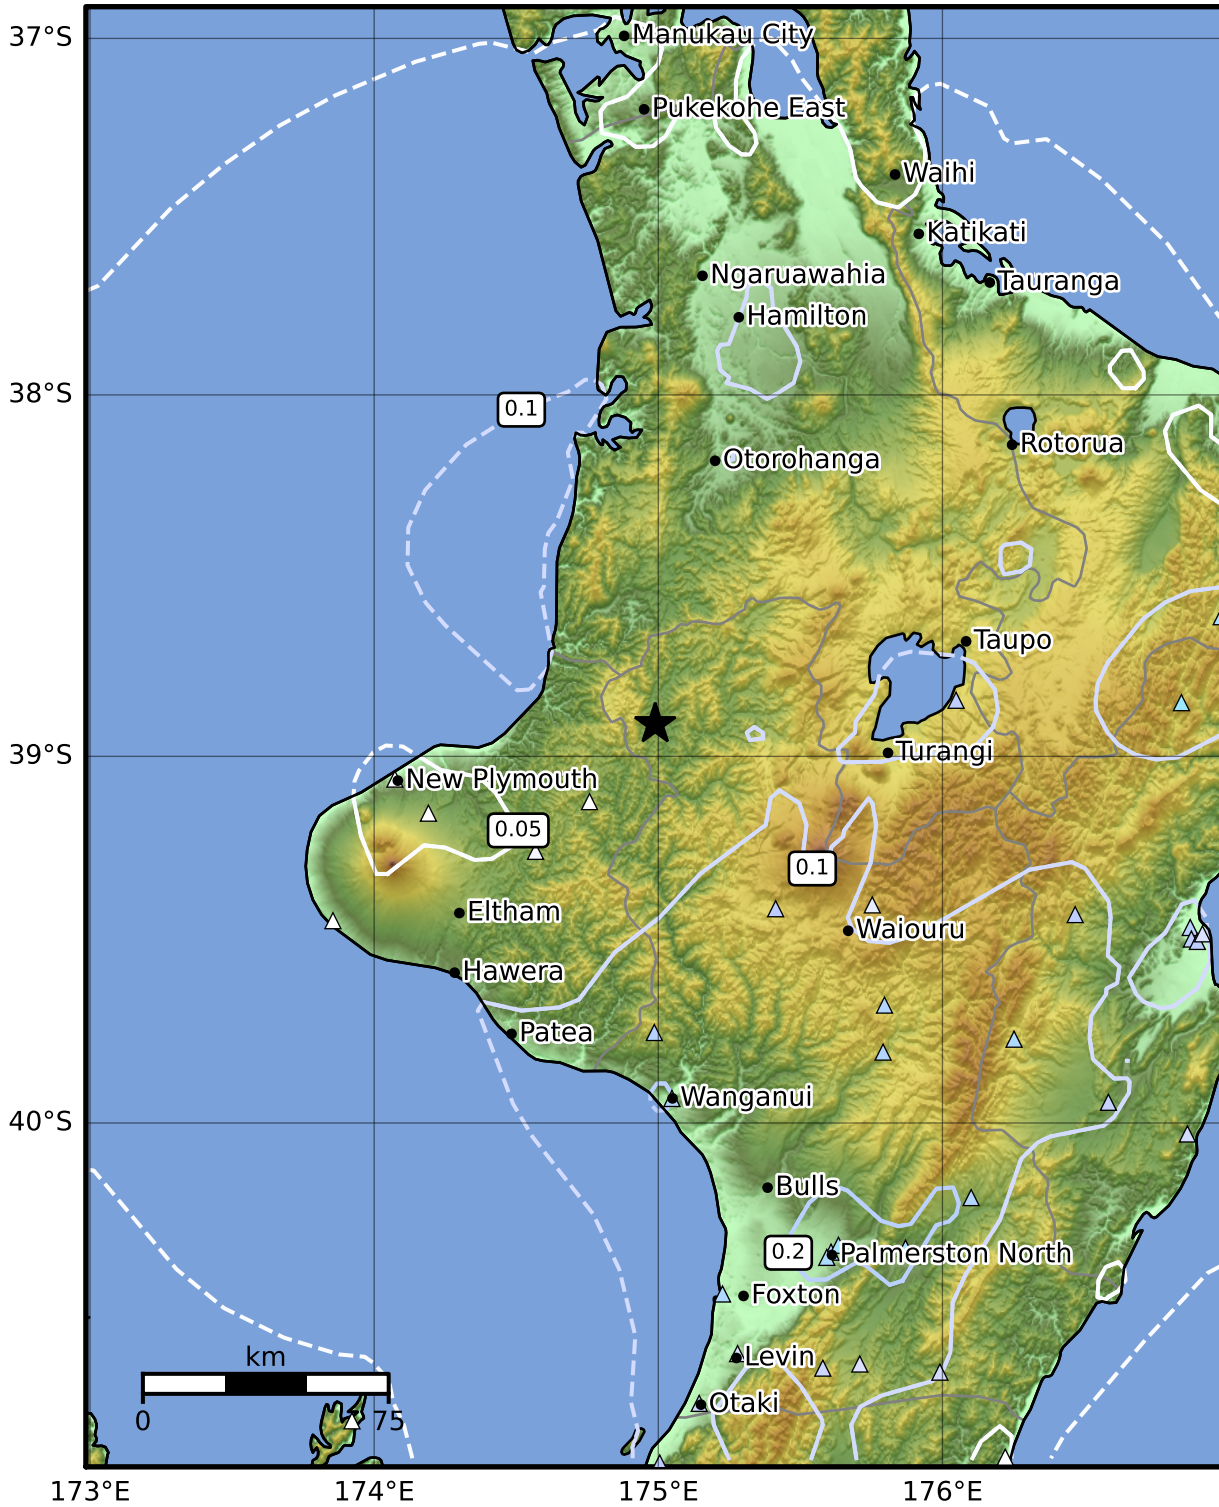

Peak Ground Acceleration Map GNS Science

ShakeMap: King Country

Oct 15, 2023 03:15:20 UTC M4.4 S38.91 E174.99 Depth: 201.2km ID:2023p776042

PGA (%g)	0.1	0.2	0.5	1	2	5	10	20	50	100	200
----------	-----	-----	-----	---	---	---	----	----	----	-----	-----

Scale based on Moratalla et al.(2021) and Worden et al.(2012) Version 9: Processed 2023-10-15T04:13:53Z

△ Seismic Instrument ○ Reported Intensity ★ Epicenter

Te Whakaahuatanga Tere o ngā Rū Whenua me ngā Parawhenua  
**R-CET** Rapid Characterisation of Earthquakes and Tsunamis  
 A GNS Science Led Research Programme