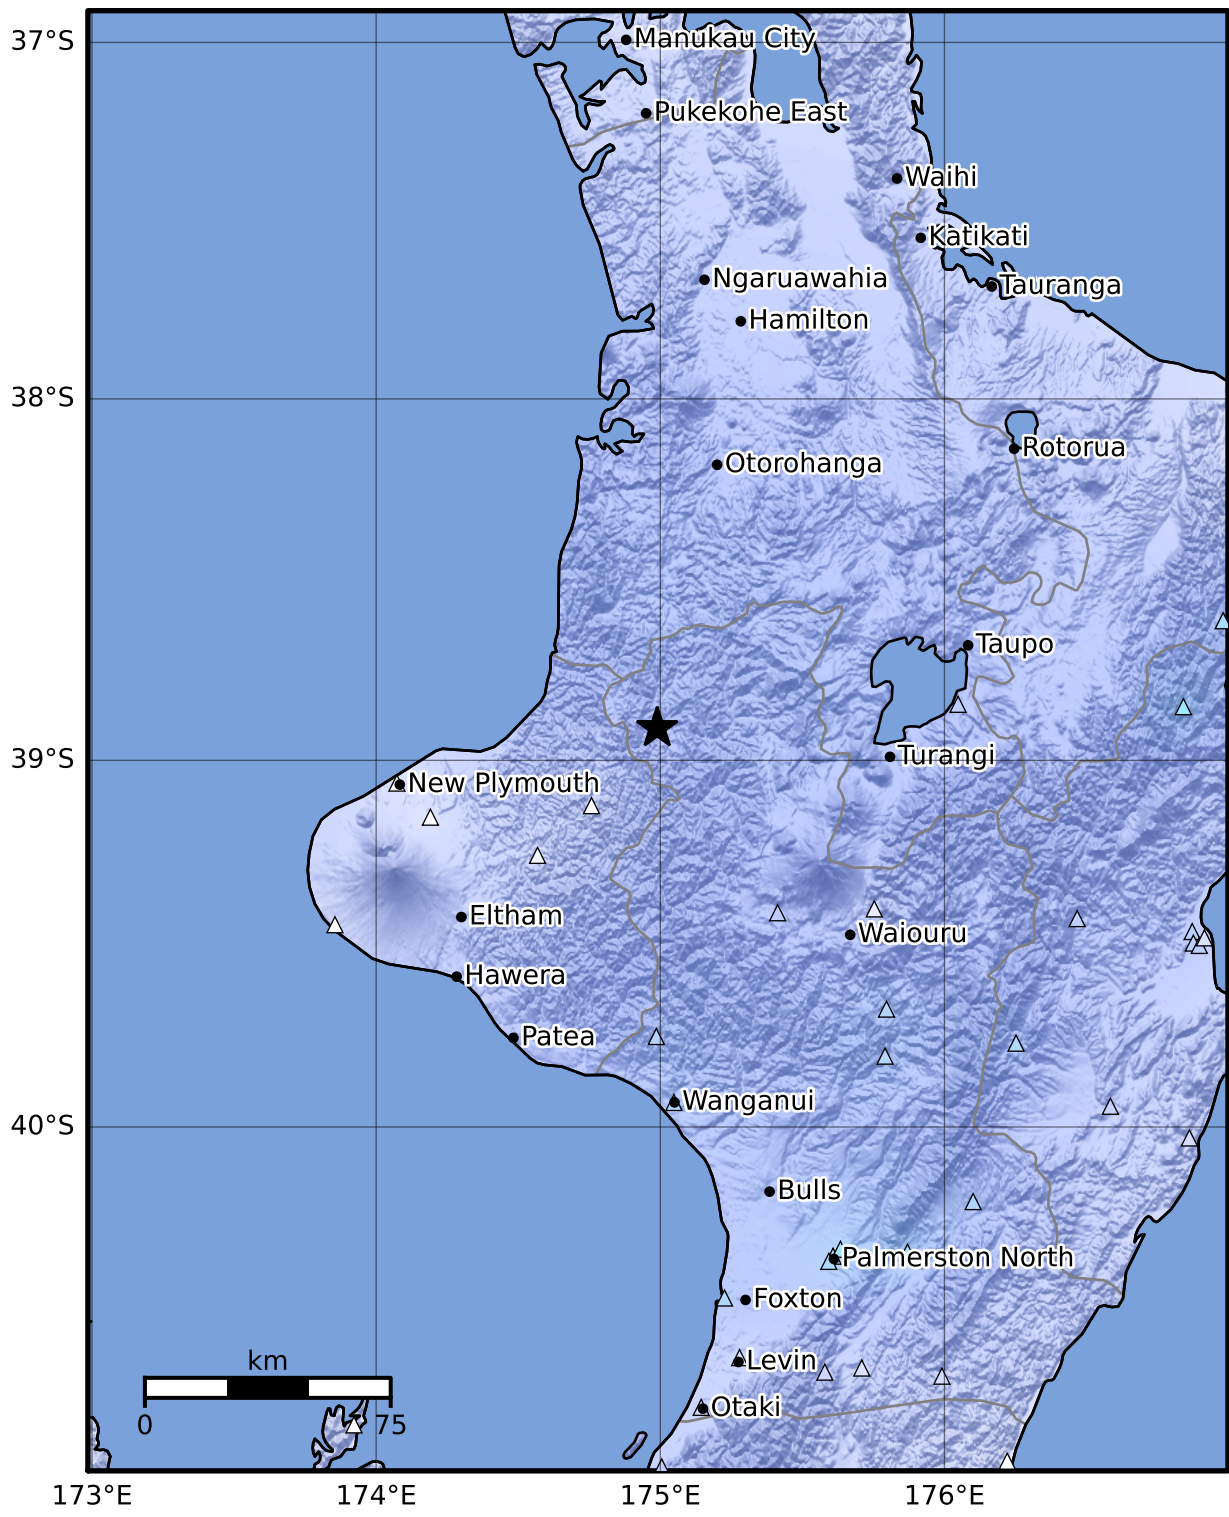

Macroseismic Intensity Map GNS Science

ShakeMap: King Country

Oct 15, 2023 03:15:20 UTC M4.4 S38.91 E174.99 Depth: 201.2km ID:2023p776042

SHAKING	Not felt	Weak	Light	Moderate	Strong	Very strong	Severe	Violent	Extreme
DAMAGE	None	None	None	Very light	Light	Moderate	Moderate/heavy	Heavy	Very heavy
PGA(%g)	<0.0464	0.29	1.63	5.16	12.5	22.4	40.2	72.2	>129
PGV(cm/s)	<0.0215	0.125	1.04	4.31	14.5	26.4	48.3	88.4	>162
INTENSITY	I	II-III	IV	V	VI	VII	VIII	IX	X+

Scale based on Moratalla et al.(2021) and Worden et al.(2012) Version 9: Processed 2023-10-15T04:36:20Z
 Δ Seismic Instrument ○ Reported Intensity ★ Epicenter