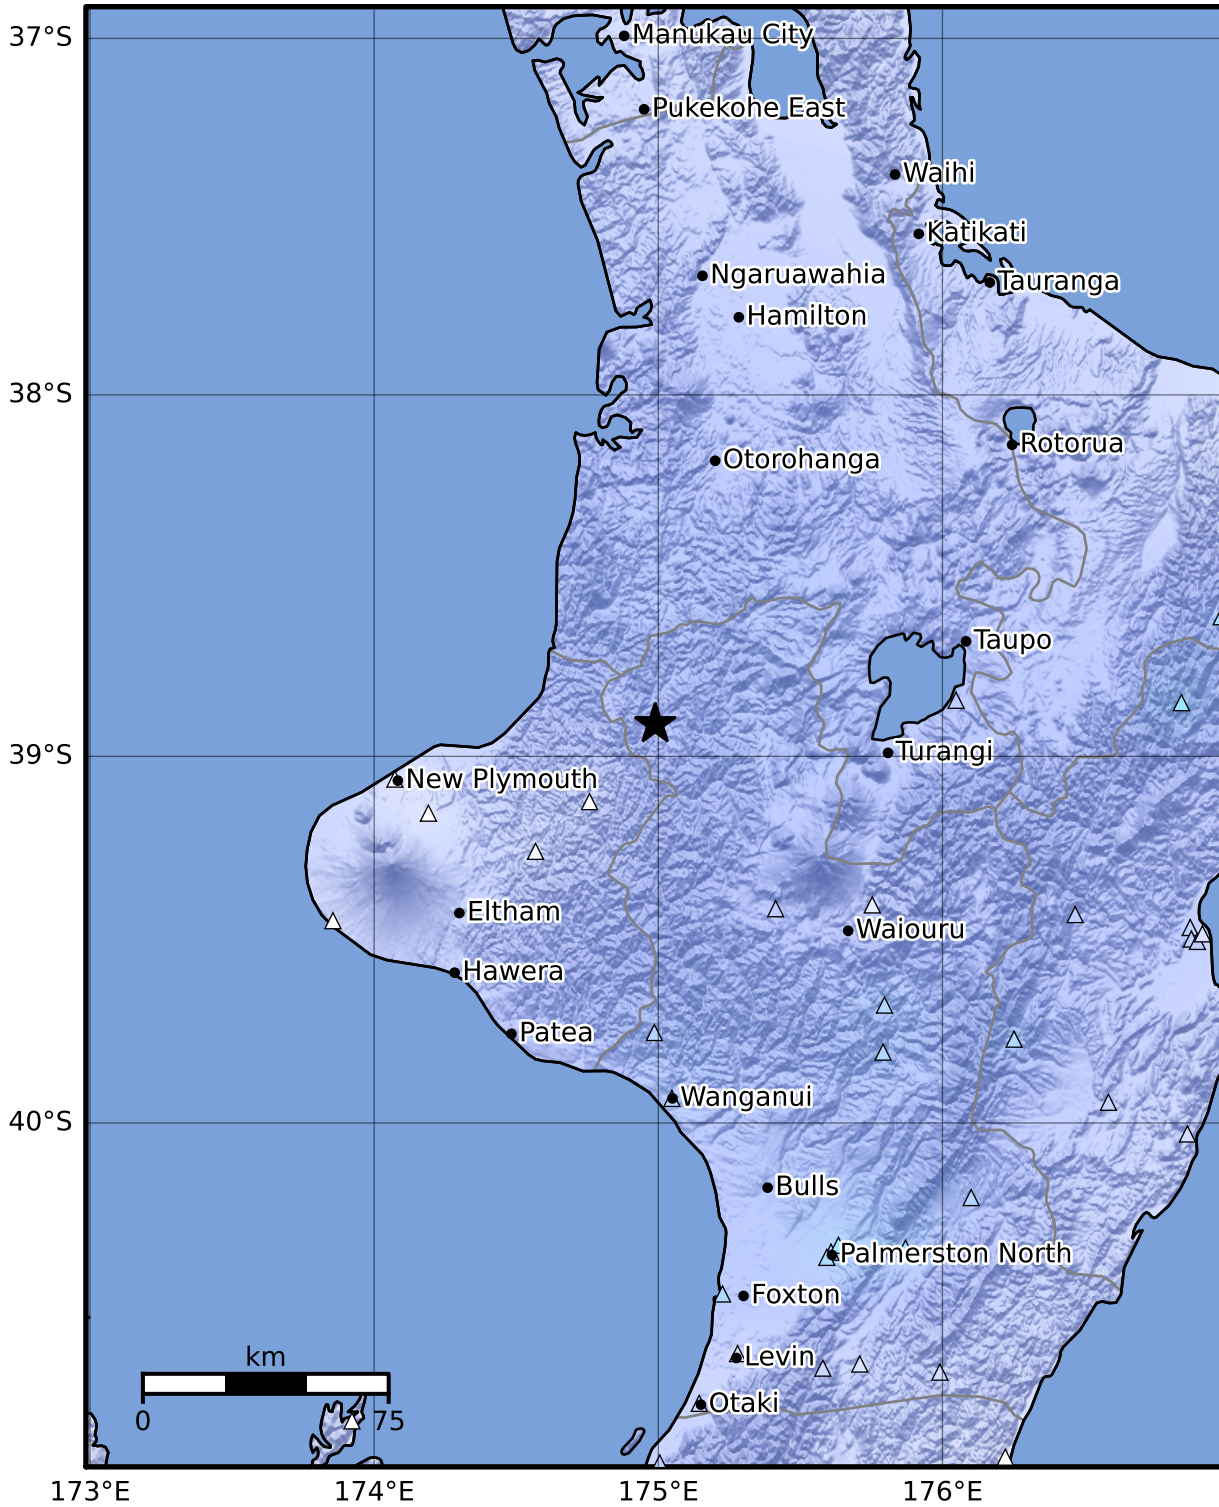

Macroseismic Intensity Map GNS Science

ShakeMap: King Country

Oct 15, 2023 03:15:20 UTC M4.4 S38.91 E174.99 Depth: 201.2km ID:2023p776042

SHAKING	Not felt	Weak	Light	Moderate	Strong	Very strong	Severe	Violent	Extreme
DAMAGE	None	None	None	Very light	Light	Moderate	Moderate/heavy	Heavy	Very heavy
PGA(%g)	<0.0464	0.29	1.63	5.16	12.5	22.4	40.2	72.2	>129
PGV(cm/s)	<0.0215	0.125	1.04	4.31	14.5	26.4	48.3	88.4	>162
INTENSITY	I	II-III	IV	V	VI	VII	VIII	IX	X+

Scale based on Moratalla et al.(2021) and Worden et al.(2012) Version 10: Processed 2023-10-15T05:16:20Z

△ Seismic Instrument ○ Reported Intensity

★ Epicenter