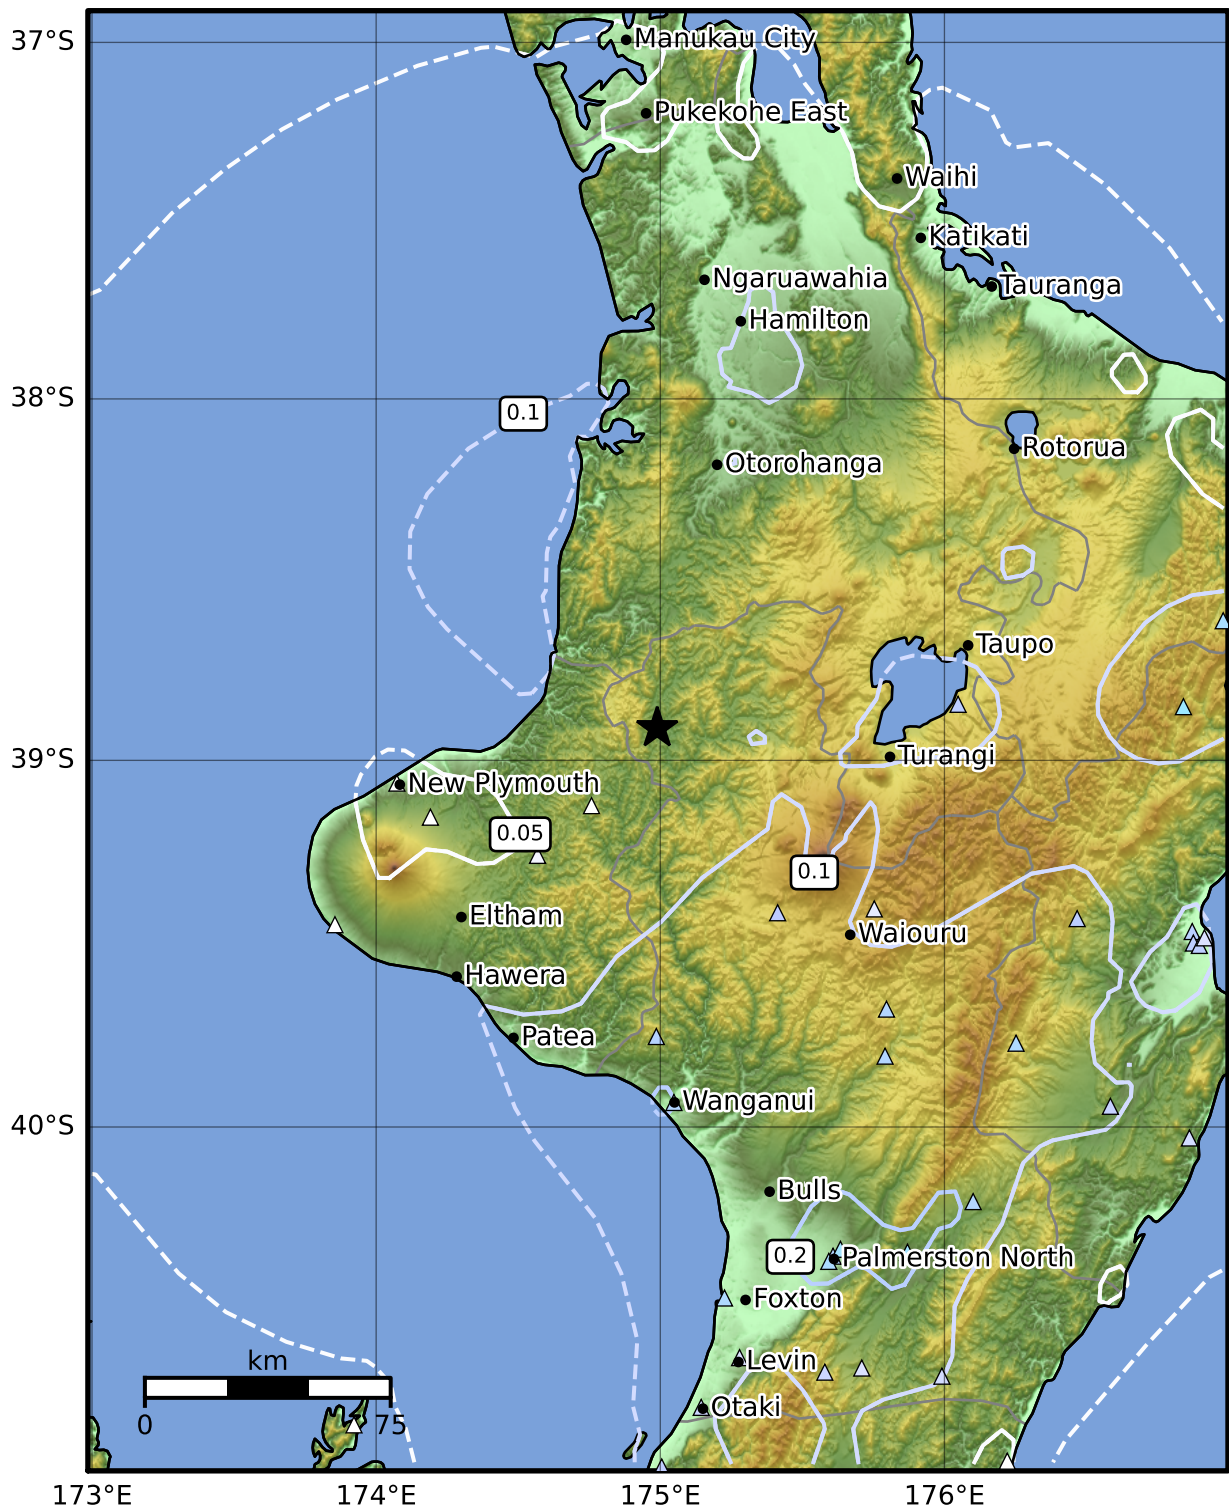

Peak Ground Acceleration Map GNS Science

ShakeMap: King Country

Oct 15, 2023 03:15:20 UTC M4.4 S38.91 E174.99 Depth: 201.2km ID:2023p776042

PGA (%g)	0.1	0.2	0.5	1	2	5	10	20	50	100	200
----------	-----	-----	-----	---	---	---	----	----	----	-----	-----

Scale based on Moratalla et al.(2021) and Worden et al.(2012) Version 10: Processed 2023-10-15T09:16:21Z

△ Seismic Instrument ○ Reported Intensity ★ Epicenter

Te Whakaahuatanga Tere o ngā Rū Whenua me ngā Parawhenua  
**R-CET** Rapid Characterisation of Earthquakes and Tsunamis  
 A GNS Science Led Research Programme