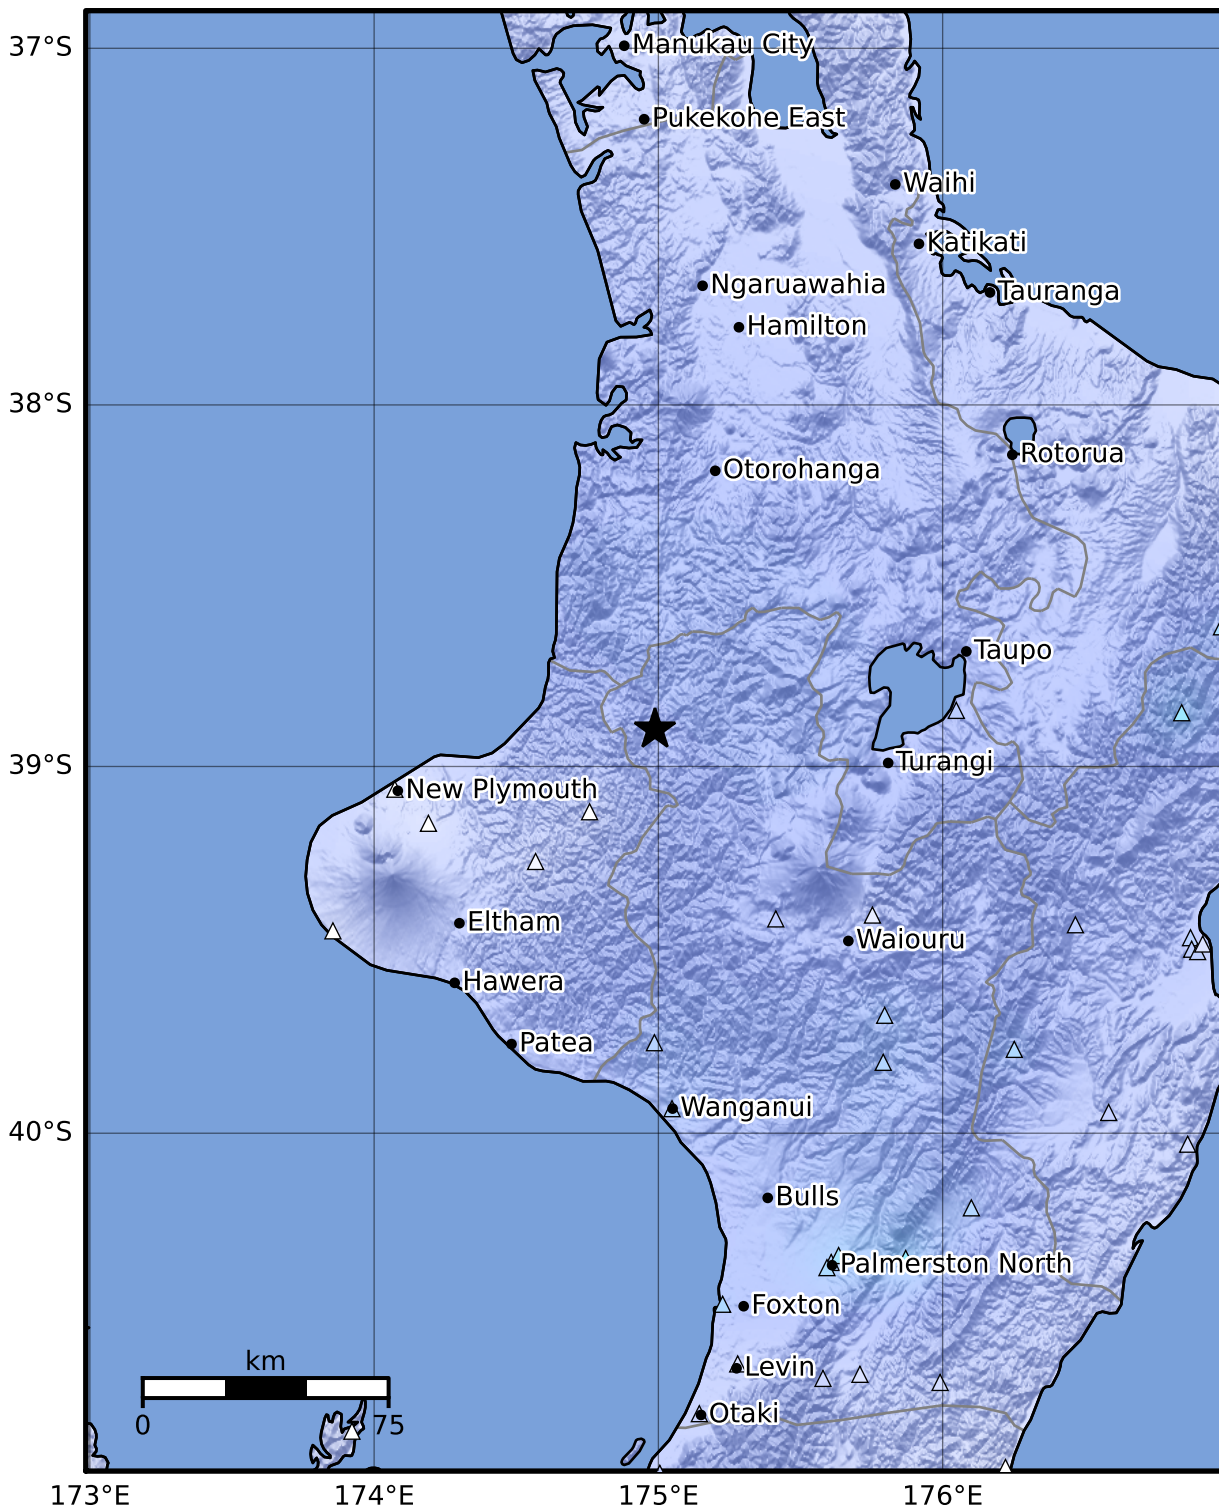

Macroseismic Intensity Map GNS Science

ShakeMap: King Country

Oct 15, 2023 03:15:20 UTC M4.4 S38.90 E174.99 Depth: 201.8km ID:2023p776042

SHAKING	Not felt	Weak	Light	Moderate	Strong	Very strong	Severe	Violent	Extreme
DAMAGE	None	None	None	Very light	Light	Moderate	Moderate/heavy	Heavy	Very heavy
PGA(%g)	<0.0464	0.29	1.63	5.16	12.5	22.4	40.2	72.2	>129
PGV(cm/s)	<0.0215	0.125	1.04	4.31	14.5	26.4	48.3	88.4	>162
INTENSITY	I	II-III	IV	V	VI	VII	VIII	IX	X+

Scale based on Moratalla et al.(2021) and Worden et al.(2012) Version 18: Processed 2023-10-31T23:22:36Z

△ Seismic Instrument ○ Reported Intensity

★ Epicenter