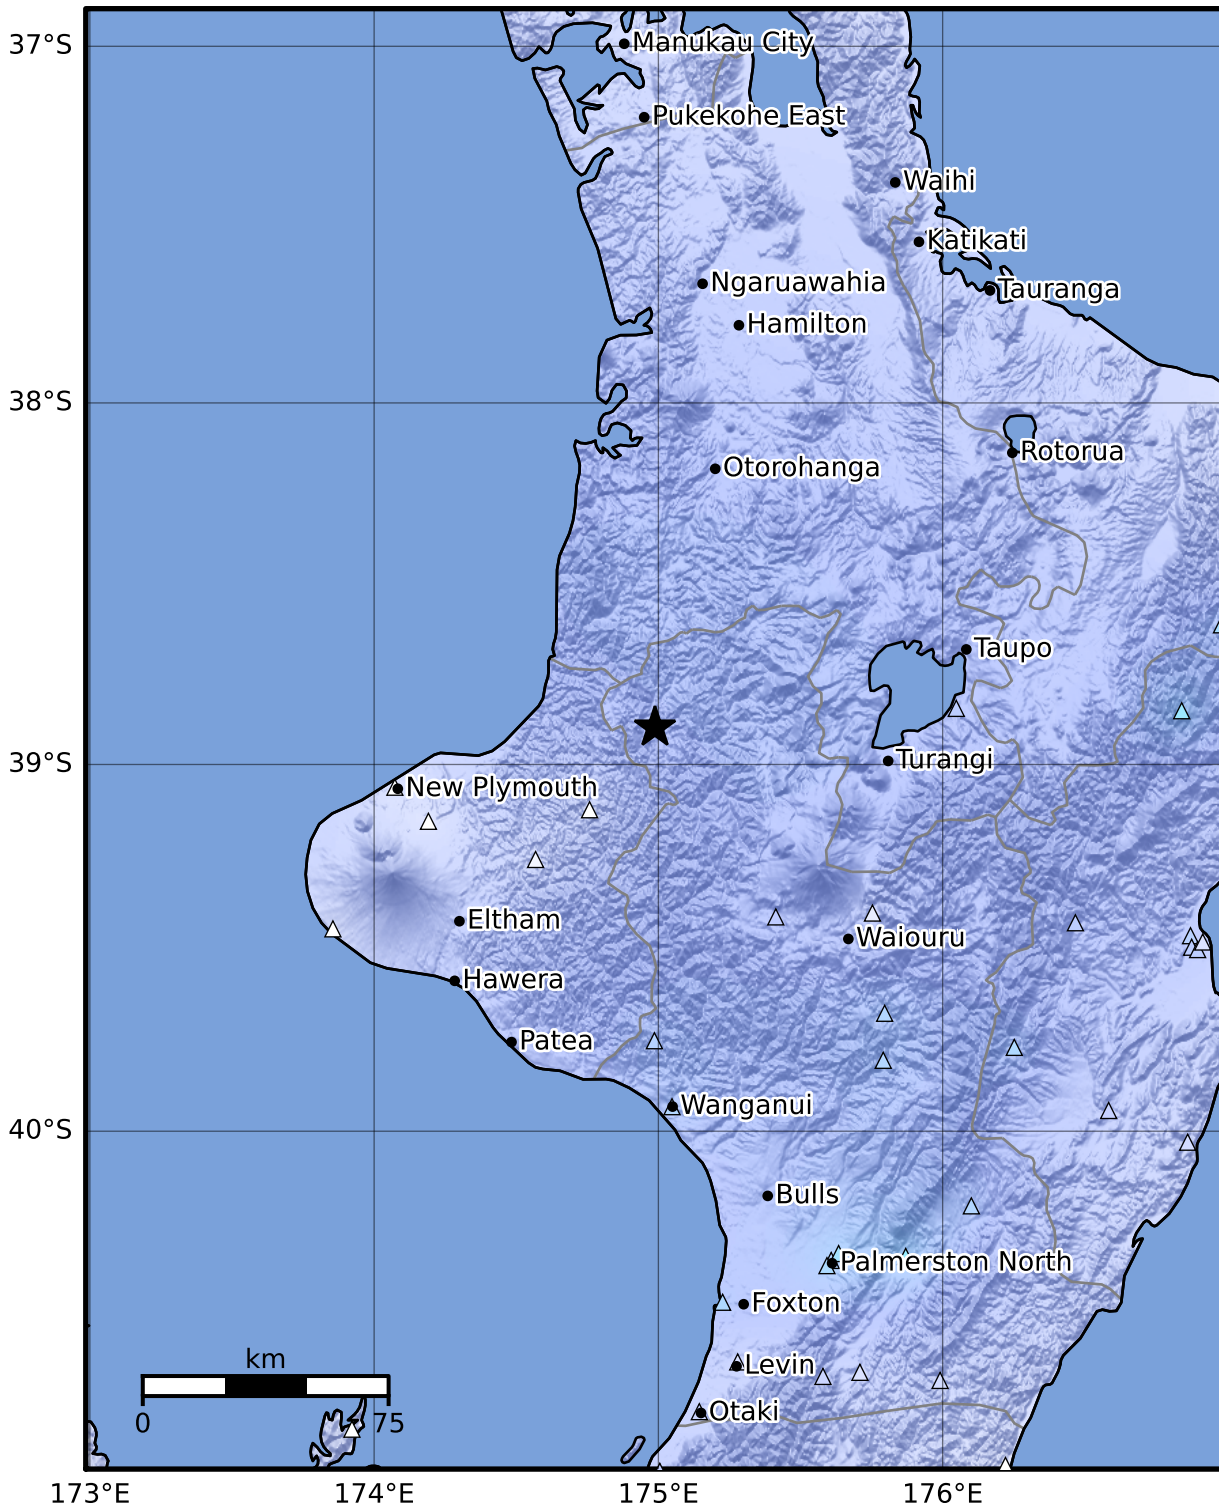

Macroseismic Intensity Map GNS Science

ShakeMap: King Country

Oct 15, 2023 03:15:20 UTC M4.4 S38.90 E174.99 Depth: 201.8km ID:2023p776042

SHAKING	Not felt	Weak	Light	Moderate	Strong	Very strong	Severe	Violent	Extreme
DAMAGE	None	None	None	Very light	Light	Moderate	Moderate/heavy	Heavy	Very heavy
PGA(%g)	<0.0464	0.29	1.63	5.16	12.5	22.4	40.2	72.2	>129
PGV(cm/s)	<0.0215	0.125	1.04	4.31	14.5	26.4	48.3	88.4	>162
INTENSITY	I	II-III	IV	V	VI	VII	VIII	IX	X+

Scale based on Moratalla et al.(2021) and Worden et al.(2012) Version 19: Processed 2023-10-31T23:30:11Z

△ Seismic Instrument ○ Reported Intensity

★ Epicenter