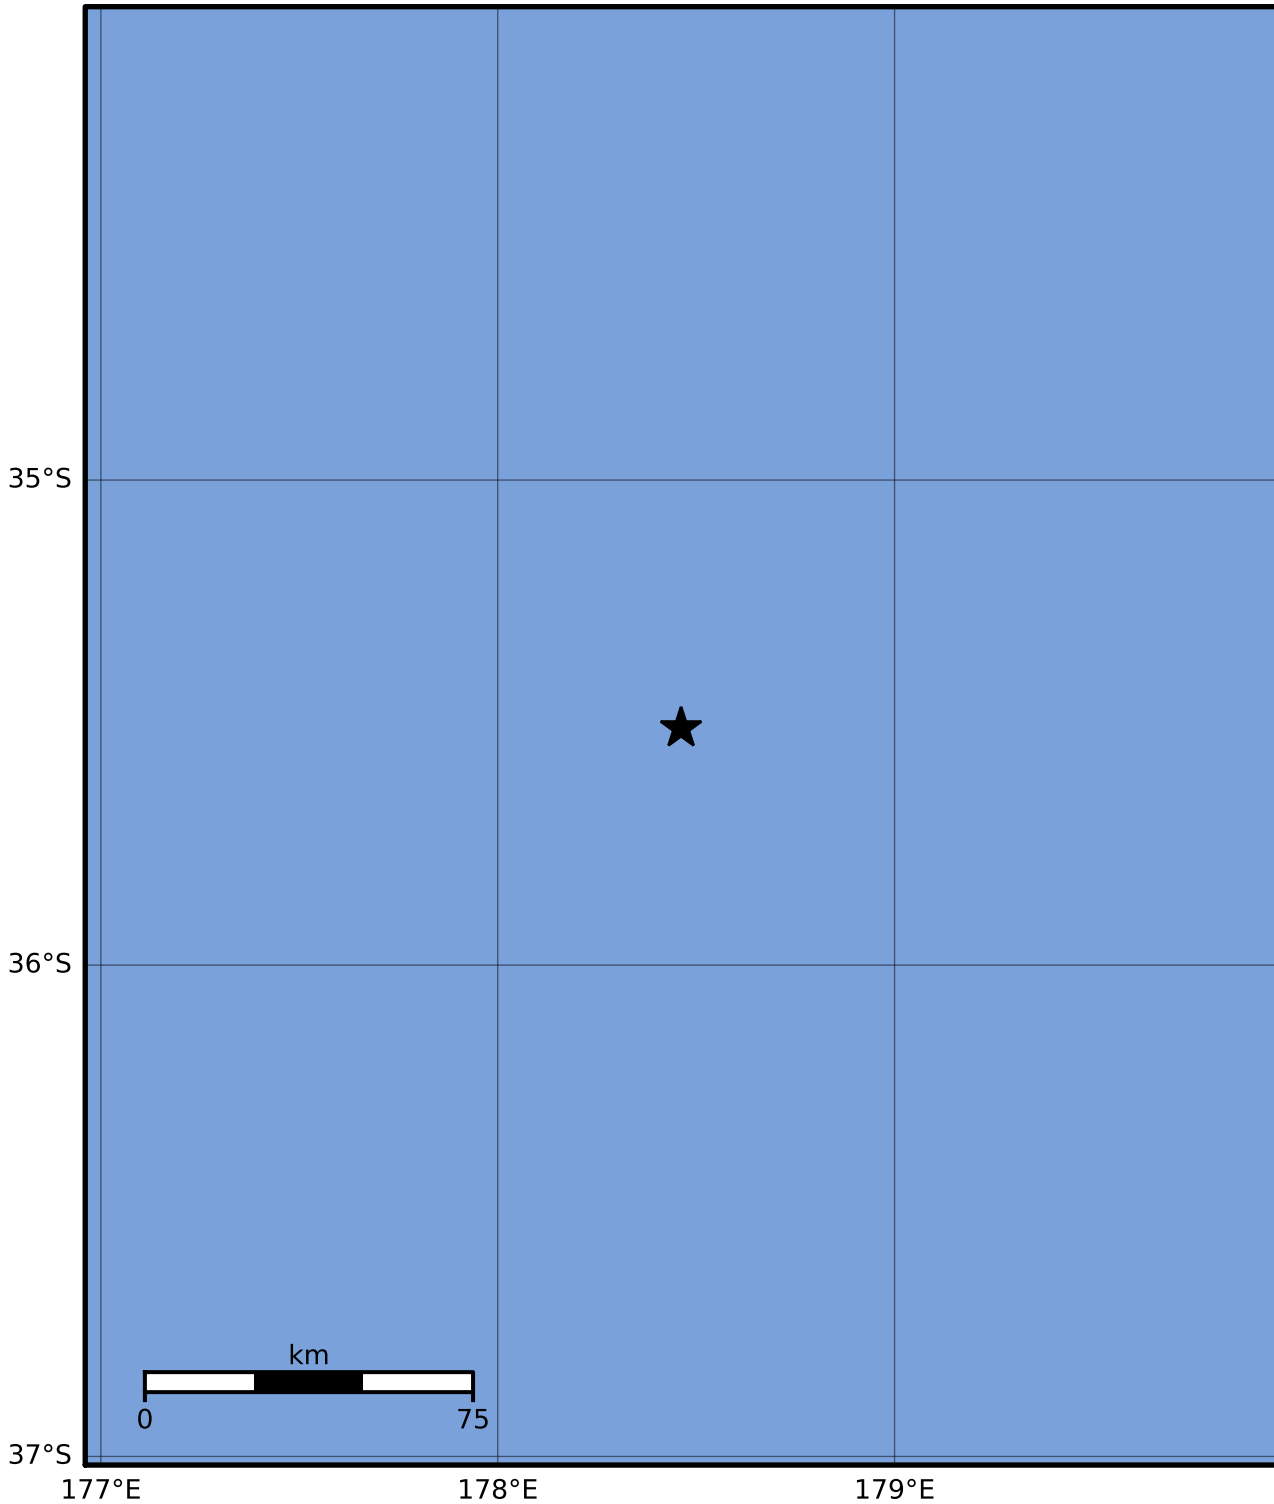

Macroseismic Intensity Map GNS Science

ShakeMap: Raukumara Plain

Oct 16, 2023 01:53:54 UTC M3.4 S35.51 E178.46 Depth: 197.8km ID:2023p778592

SHAKING	Not felt	Weak	Light	Moderate	Strong	Very strong	Severe	Violent	Extreme
DAMAGE	None	None	None	Very light	Light	Moderate	Moderate/heavy	Heavy	Very heavy
PGA(%g)	<0.0464	0.29	1.63	5.16	12.5	22.4	40.2	72.2	>129
PGV(cm/s)	<0.0215	0.125	1.04	4.31	14.5	26.4	48.3	88.4	>162
INTENSITY	I	II-III	IV	V	VI	VII	VIII	IX	X+

Scale based on Moratalla et al.(2021) and Worden et al.(2012) Version 4: Processed 2023-10-16T02:14:55Z

△ Seismic Instrument ○ Reported Intensity

★ Epicenter