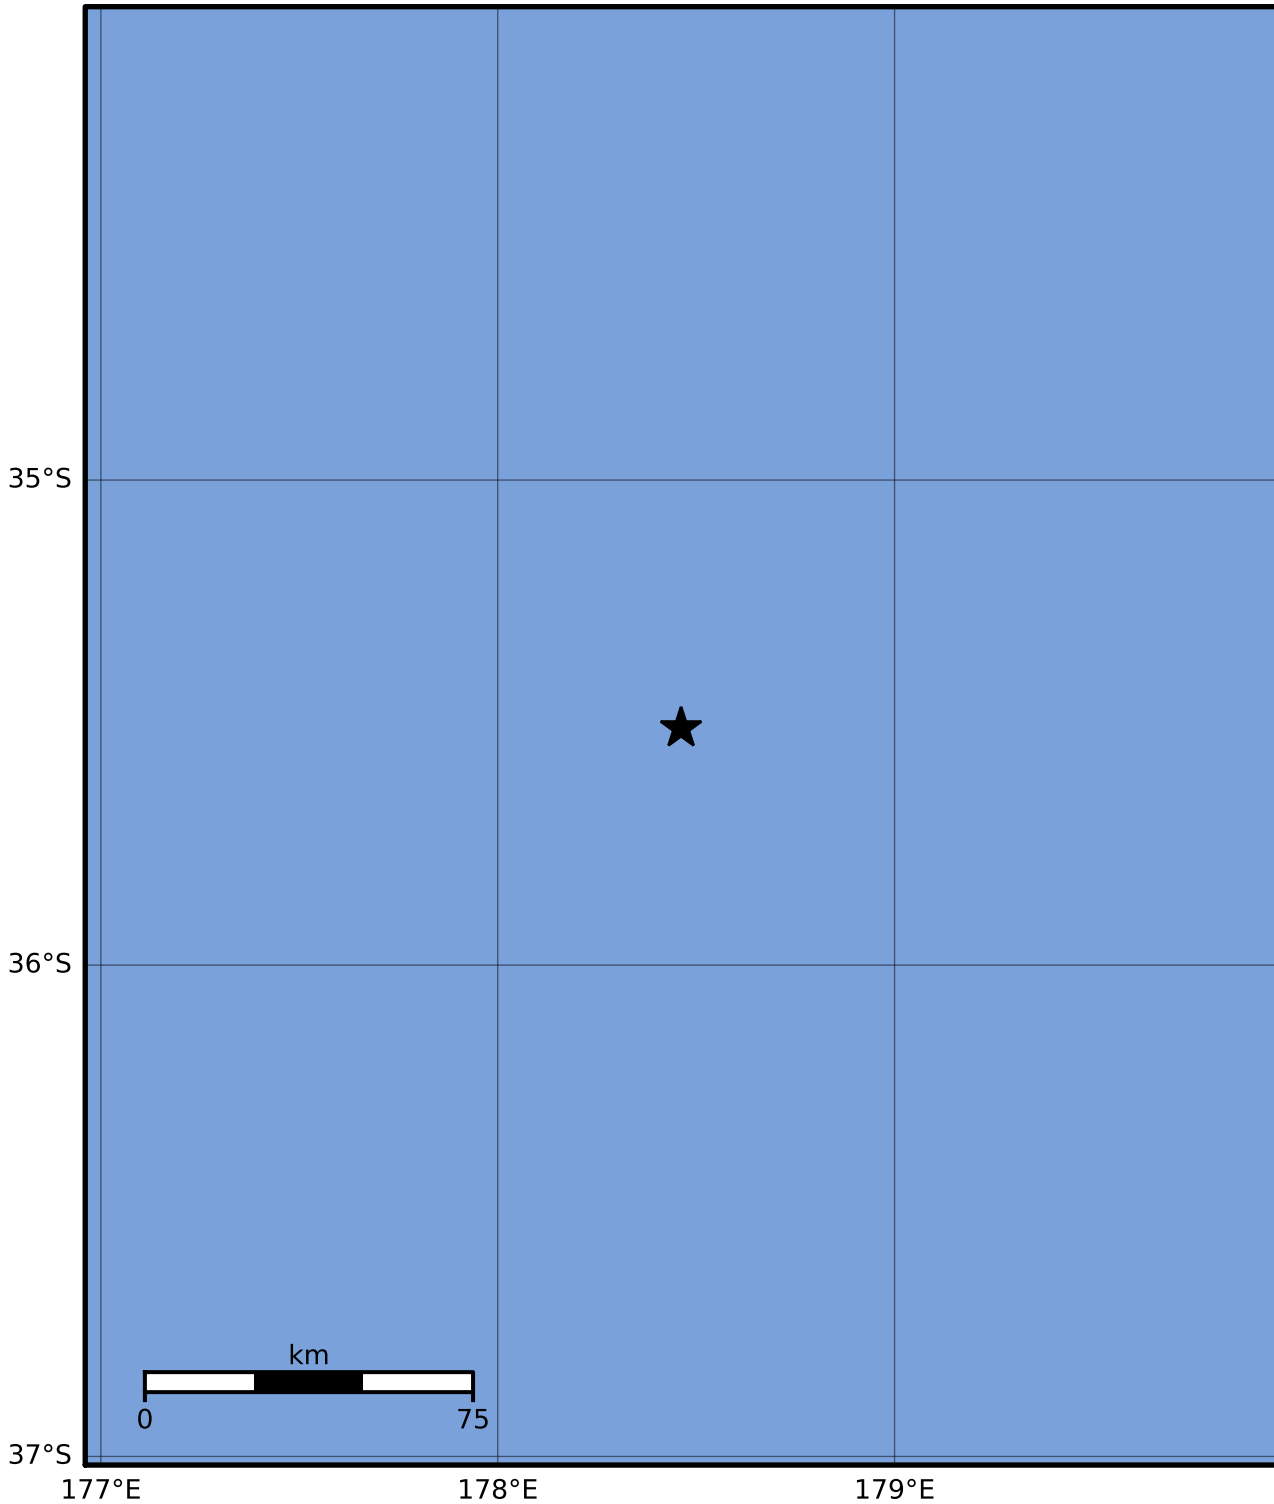

Macroseismic Intensity Map GNS Science

ShakeMap: Raukumara Plain

Oct 16, 2023 01:53:54 UTC M3.4 S35.51 E178.46 Depth: 197.8km ID:2023p778592

SHAKING	Not felt	Weak	Light	Moderate	Strong	Very strong	Severe	Violent	Extreme
DAMAGE	None	None	None	Very light	Light	Moderate	Moderate/heavy	Heavy	Very heavy
PGA(%g)	<0.0464	0.29	1.63	5.16	12.5	22.4	40.2	72.2	>129
PGV(cm/s)	<0.0215	0.125	1.04	4.31	14.5	26.4	48.3	88.4	>162
INTENSITY	I	II-III	IV	V	VI	VII	VIII	IX	X+

Scale based on Moratalla et al.(2021) and Worden et al.(2012) Version 5: Processed 2023-10-16T02:21:00Z

△ Seismic Instrument ○ Reported Intensity ★ Epicenter