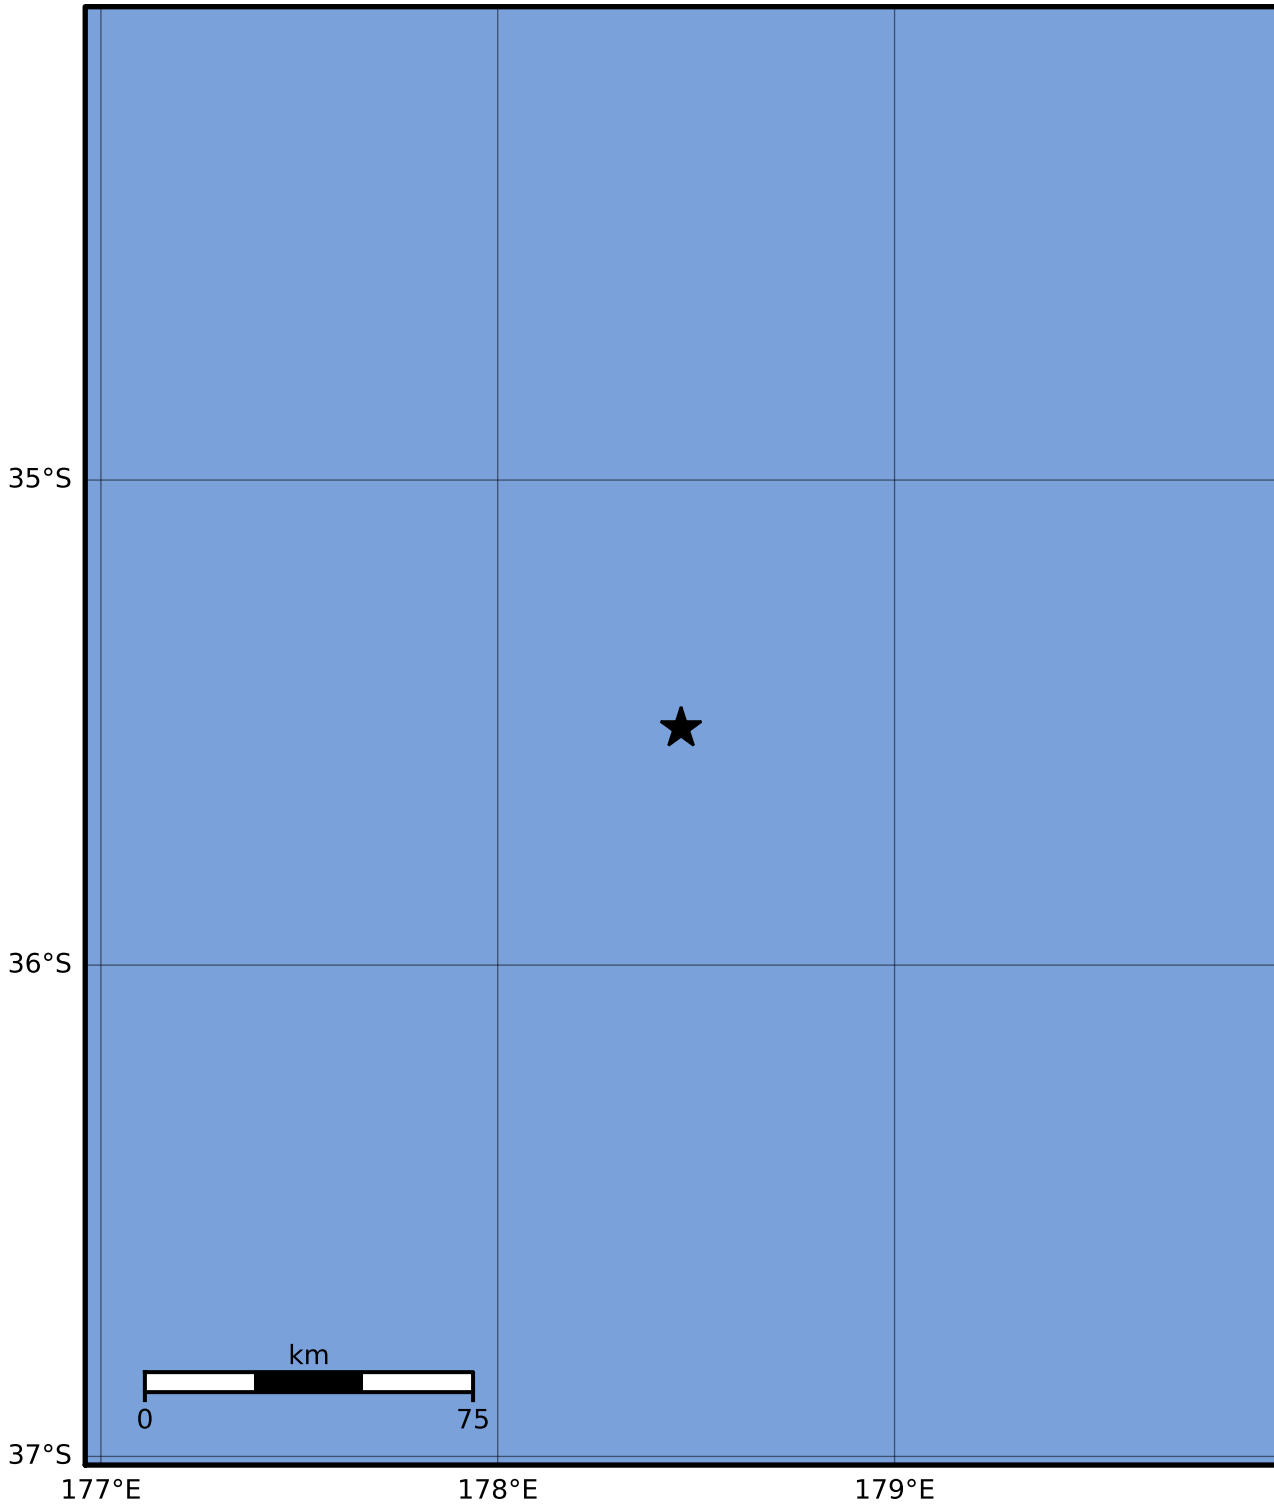

Macroseismic Intensity Map GNS Science

ShakeMap: Raukumara Plain

Oct 16, 2023 01:53:54 UTC M3.4 S35.51 E178.46 Depth: 197.8km ID:2023p778592

SHAKING	Not felt	Weak	Light	Moderate	Strong	Very strong	Severe	Violent	Extreme
DAMAGE	None	None	None	Very light	Light	Moderate	Moderate/heavy	Heavy	Very heavy
PGA(%g)	<0.0464	0.29	1.63	5.16	12.5	22.4	40.2	72.2	>129
PGV(cm/s)	<0.0215	0.125	1.04	4.31	14.5	26.4	48.3	88.4	>162
INTENSITY	I	II-III	IV	V	VI	VII	VIII	IX	X+

Scale based on Moratalla et al.(2021) and Worden et al.(2012) Version 10: Processed 2023-10-16T03:54:43Z

△ Seismic Instrument ○ Reported Intensity

★ Epicenter