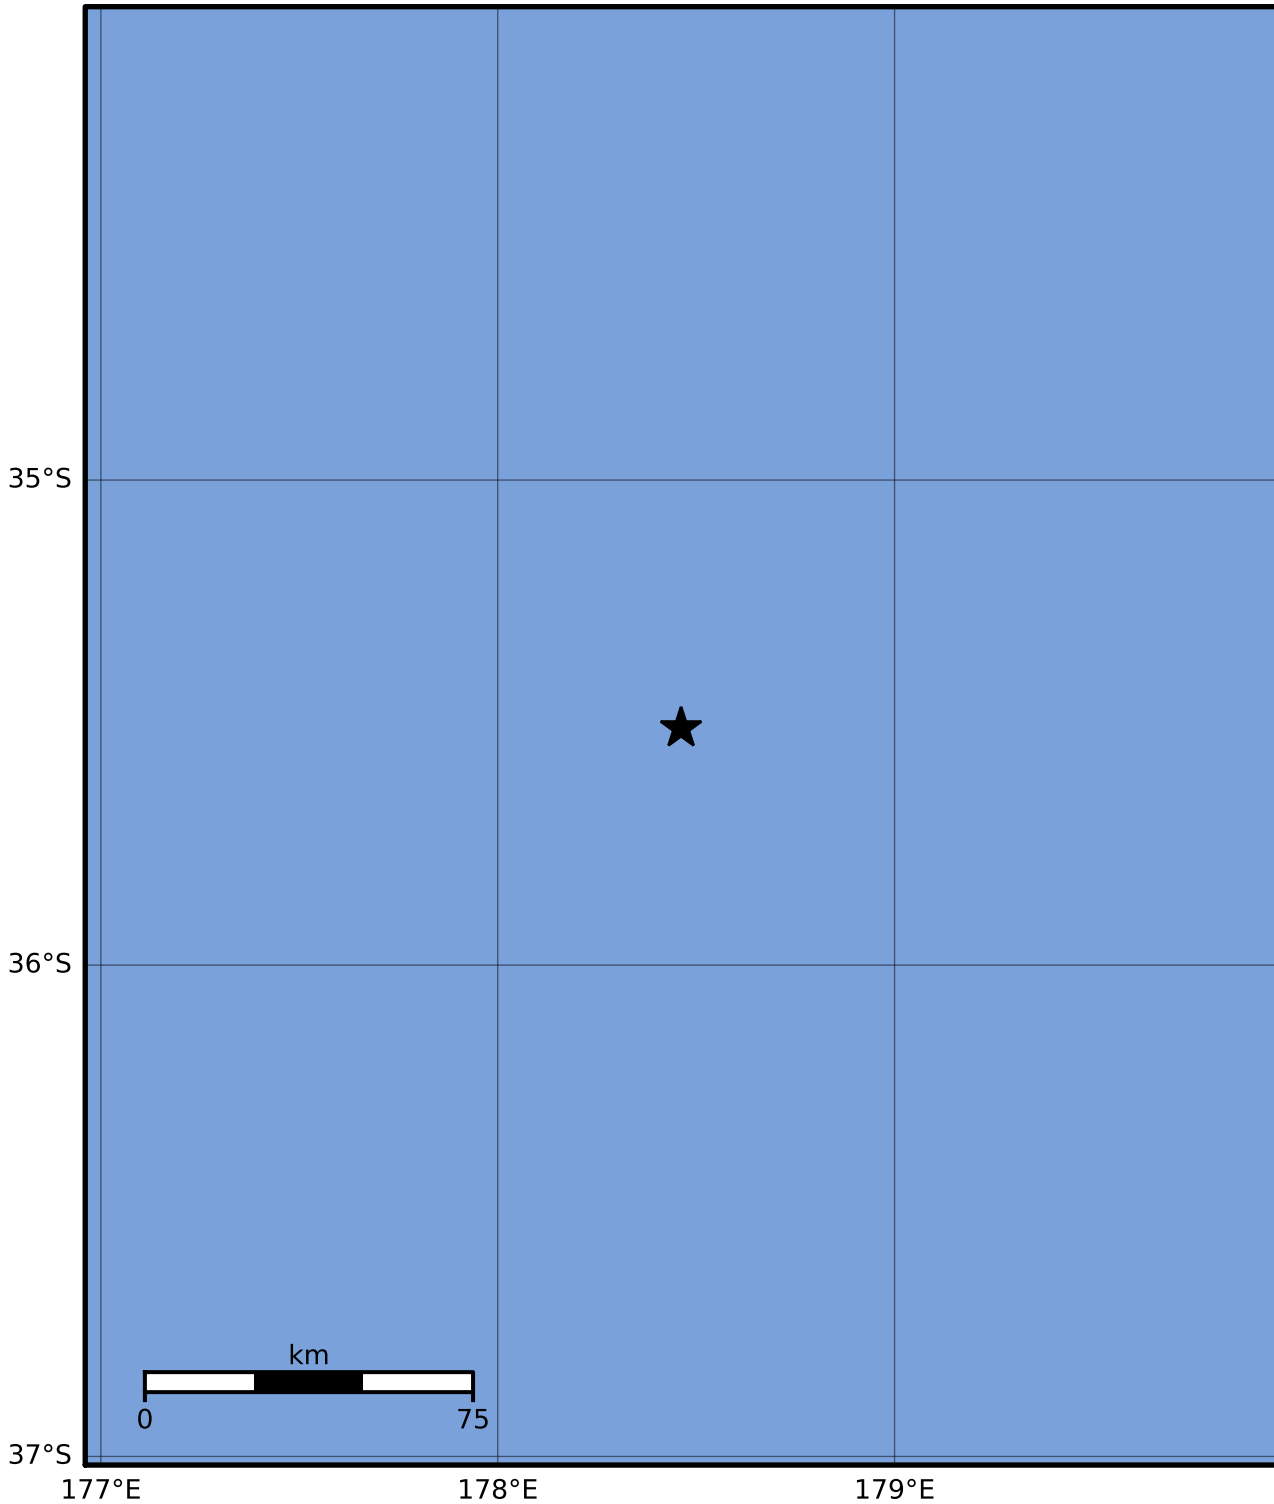

Macroseismic Intensity Map GNS Science

ShakeMap: Raukumara Plain

Oct 16, 2023 01:53:54 UTC M3.4 S35.51 E178.46 Depth: 197.8km ID:2023p778592

SHAKING	Not felt	Weak	Light	Moderate	Strong	Very strong	Severe	Violent	Extreme
DAMAGE	None	None	None	Very light	Light	Moderate	Moderate/heavy	Heavy	Very heavy
PGA(%g)	<0.0464	0.29	1.63	5.16	12.5	22.4	40.2	72.2	>129
PGV(cm/s)	<0.0215	0.125	1.04	4.31	14.5	26.4	48.3	88.4	>162
INTENSITY	I	II-III	IV	V	VI	VII	VIII	IX	X+

Scale based on Moratalla et al.(2021) and Worden et al.(2012) Version 9: Processed 2023-10-16T07:54:44Z

△ Seismic Instrument ○ Reported Intensity ★ Epicenter