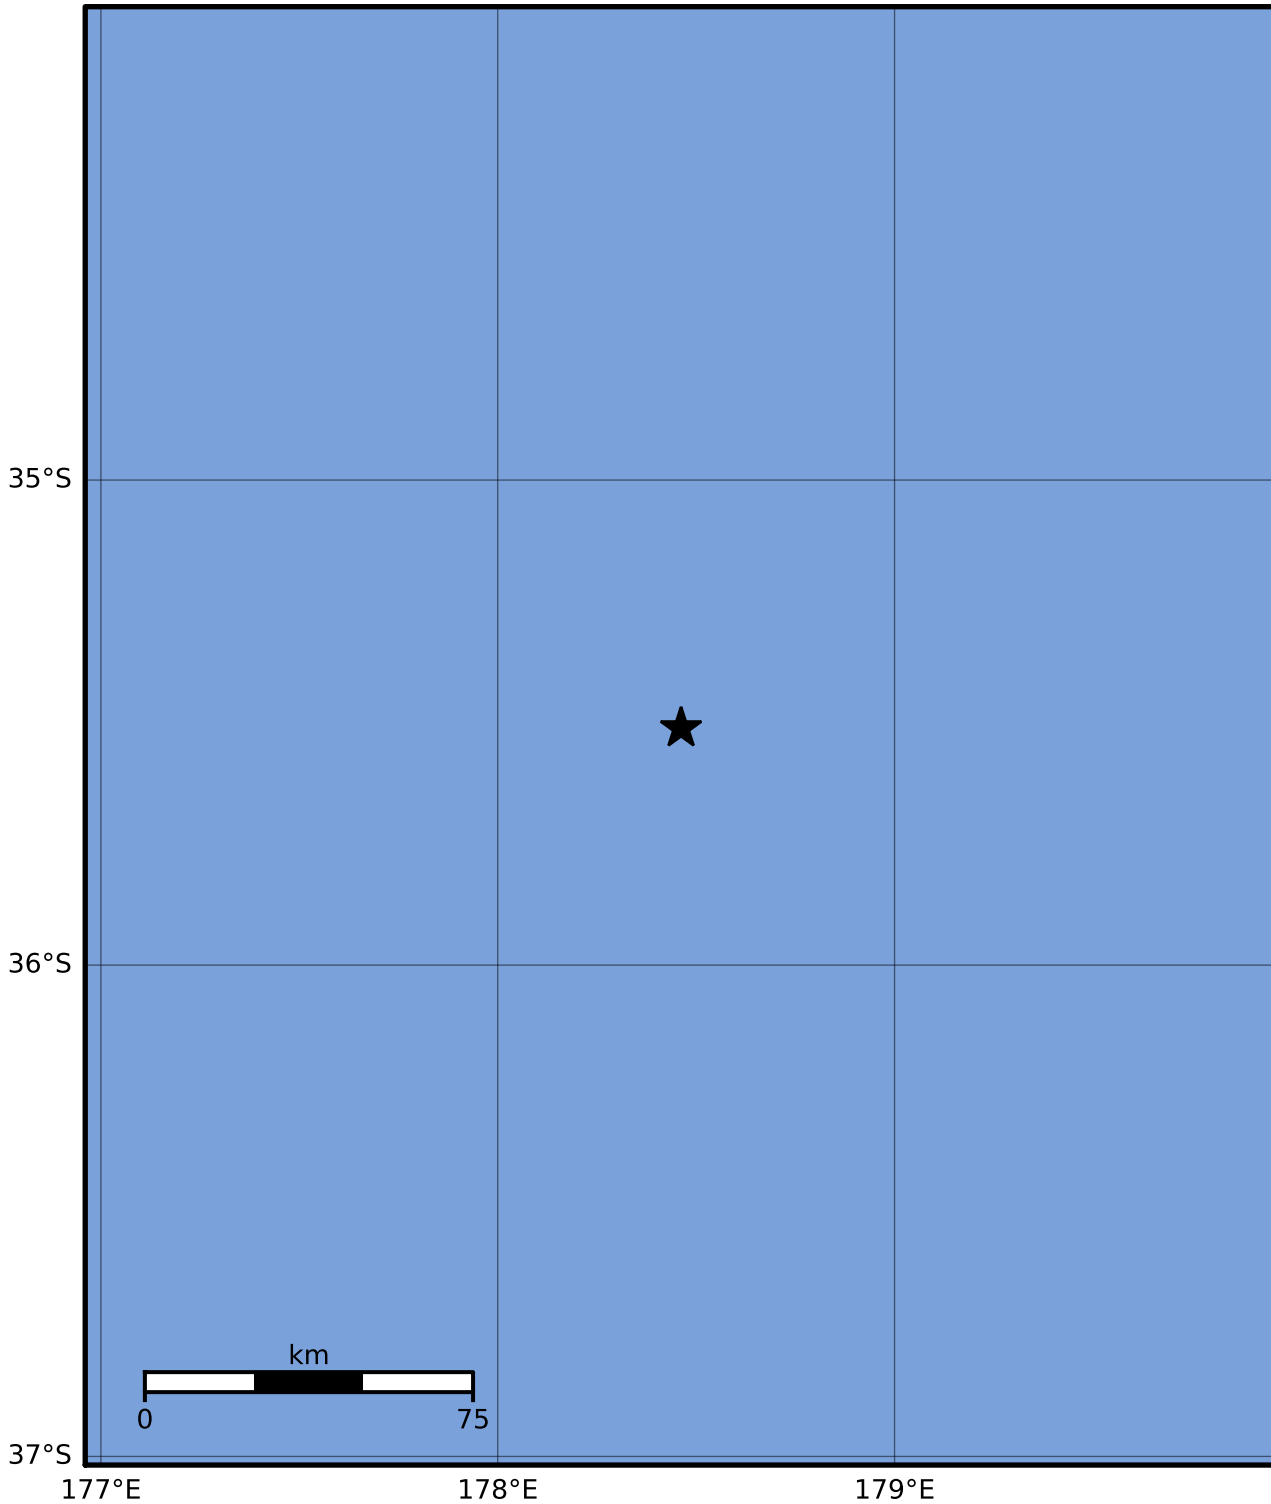

Macroseismic Intensity Map GNS Science

ShakeMap: Raukumara Plain

Oct 16, 2023 01:53:54 UTC M3.4 S35.51 E178.46 Depth: 197.8km ID:2023p778592

SHAKING	Not felt	Weak	Light	Moderate	Strong	Very strong	Severe	Violent	Extreme
DAMAGE	None	None	None	Very light	Light	Moderate	Moderate/heavy	Heavy	Very heavy
PGA(%g)	<0.0464	0.29	1.63	5.16	12.5	22.4	40.2	72.2	>129
PGV(cm/s)	<0.0215	0.125	1.04	4.31	14.5	26.4	48.3	88.4	>162
INTENSITY	I	II-III	IV	V	VI	VII	VIII	IX	X+

Scale based on Moratalla et al.(2021) and Worden et al.(2012) Version 13: Processed 2023-10-17T01:54:42Z

△ Seismic Instrument ○ Reported Intensity

★ Epicenter