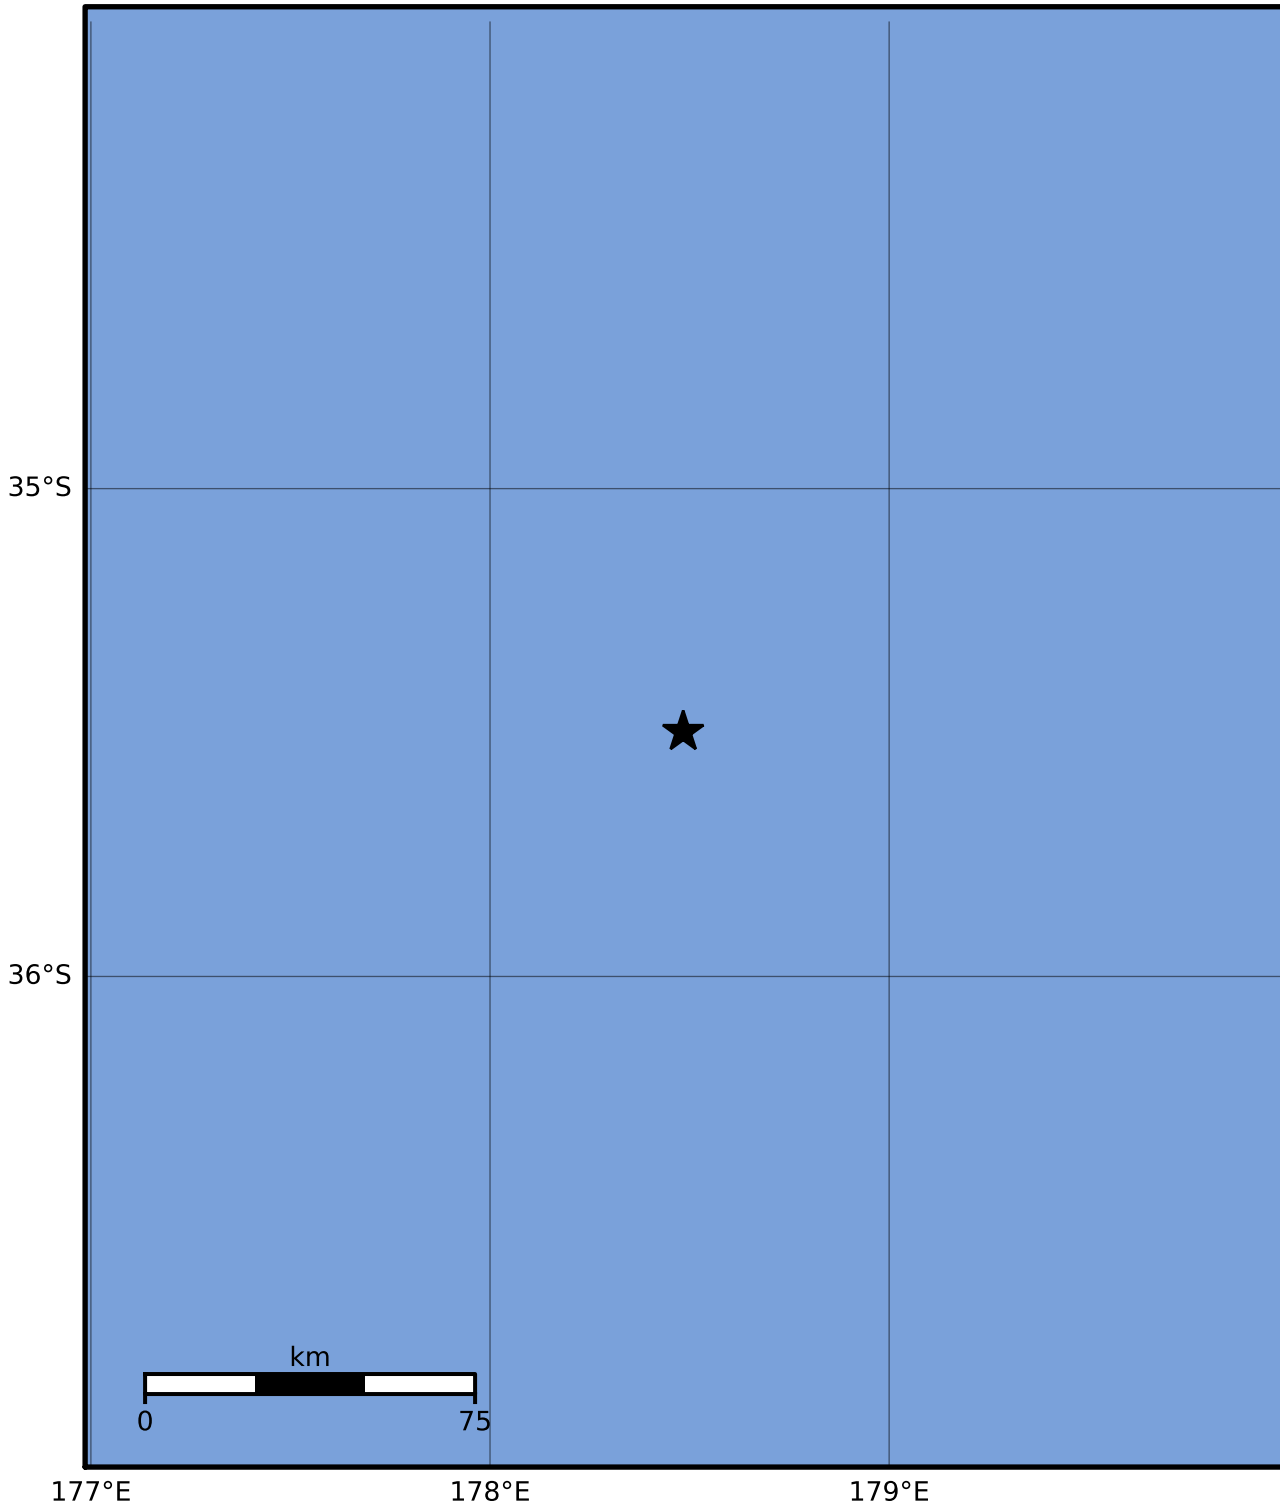

Macroseismic Intensity Map GNS Science

ShakeMap: Raukumara Plain

Oct 16, 2023 01:53:54 UTC M3.4 S35.50 E178.48 Depth: 195.9km ID:2023p778592

SHAKING	Not felt	Weak	Light	Moderate	Strong	Very strong	Severe	Violent	Extreme
DAMAGE	None	None	None	Very light	Light	Moderate	Moderate/heavy	Heavy	Very heavy
PGA(%g)	<0.0464	0.29	1.63	5.16	12.5	22.4	40.2	72.2	>129
PGV(cm/s)	<0.0215	0.125	1.04	4.31	14.5	26.4	48.3	88.4	>162
INTENSITY	I	II-III	IV	V	VI	VII	VIII	IX	X+

Scale based on Moratalla et al.(2021) and Worden et al.(2012) Version 14: Processed 2023-11-01T02:24:12Z

△ Seismic Instrument ○ Reported Intensity ★ Epicenter