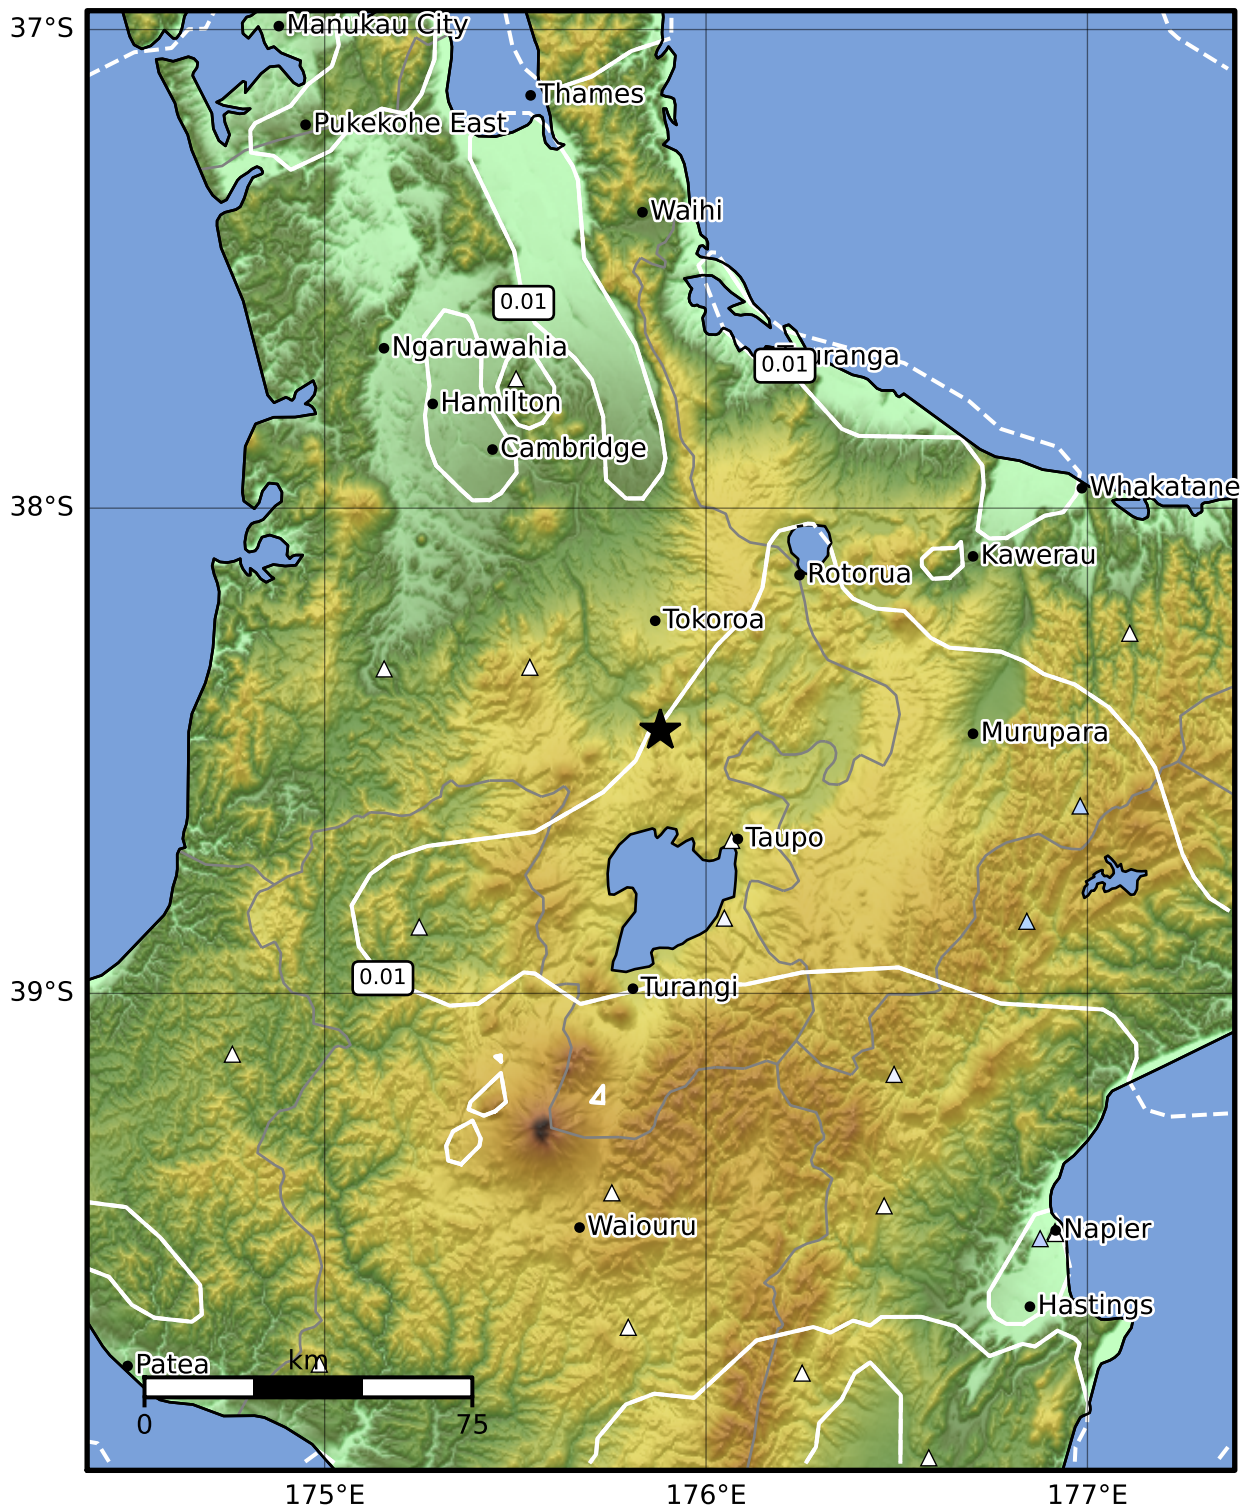

1.0 Second Peak Spectral Acceleration Map GNS Science

ShakeMap: Taupo

Oct 19, 2023 18:05:23 UTC M4.0 S38.46 E175.88 Depth: 152.2km ID:2023p788521

SA(1.0) (%g)	0.1	0.2	0.5	1	2	5	10	20	50	100	200
---------------------	------------	------------	------------	----------	----------	----------	-----------	-----------	-----------	------------	------------

Scale based on Moratalla et al.(2021) and Worden et al.(2012) Version 6: Processed 2023-10-19T18:43:07Z

△ Seismic Instrument ○ Reported Intensity ★ Epicenter