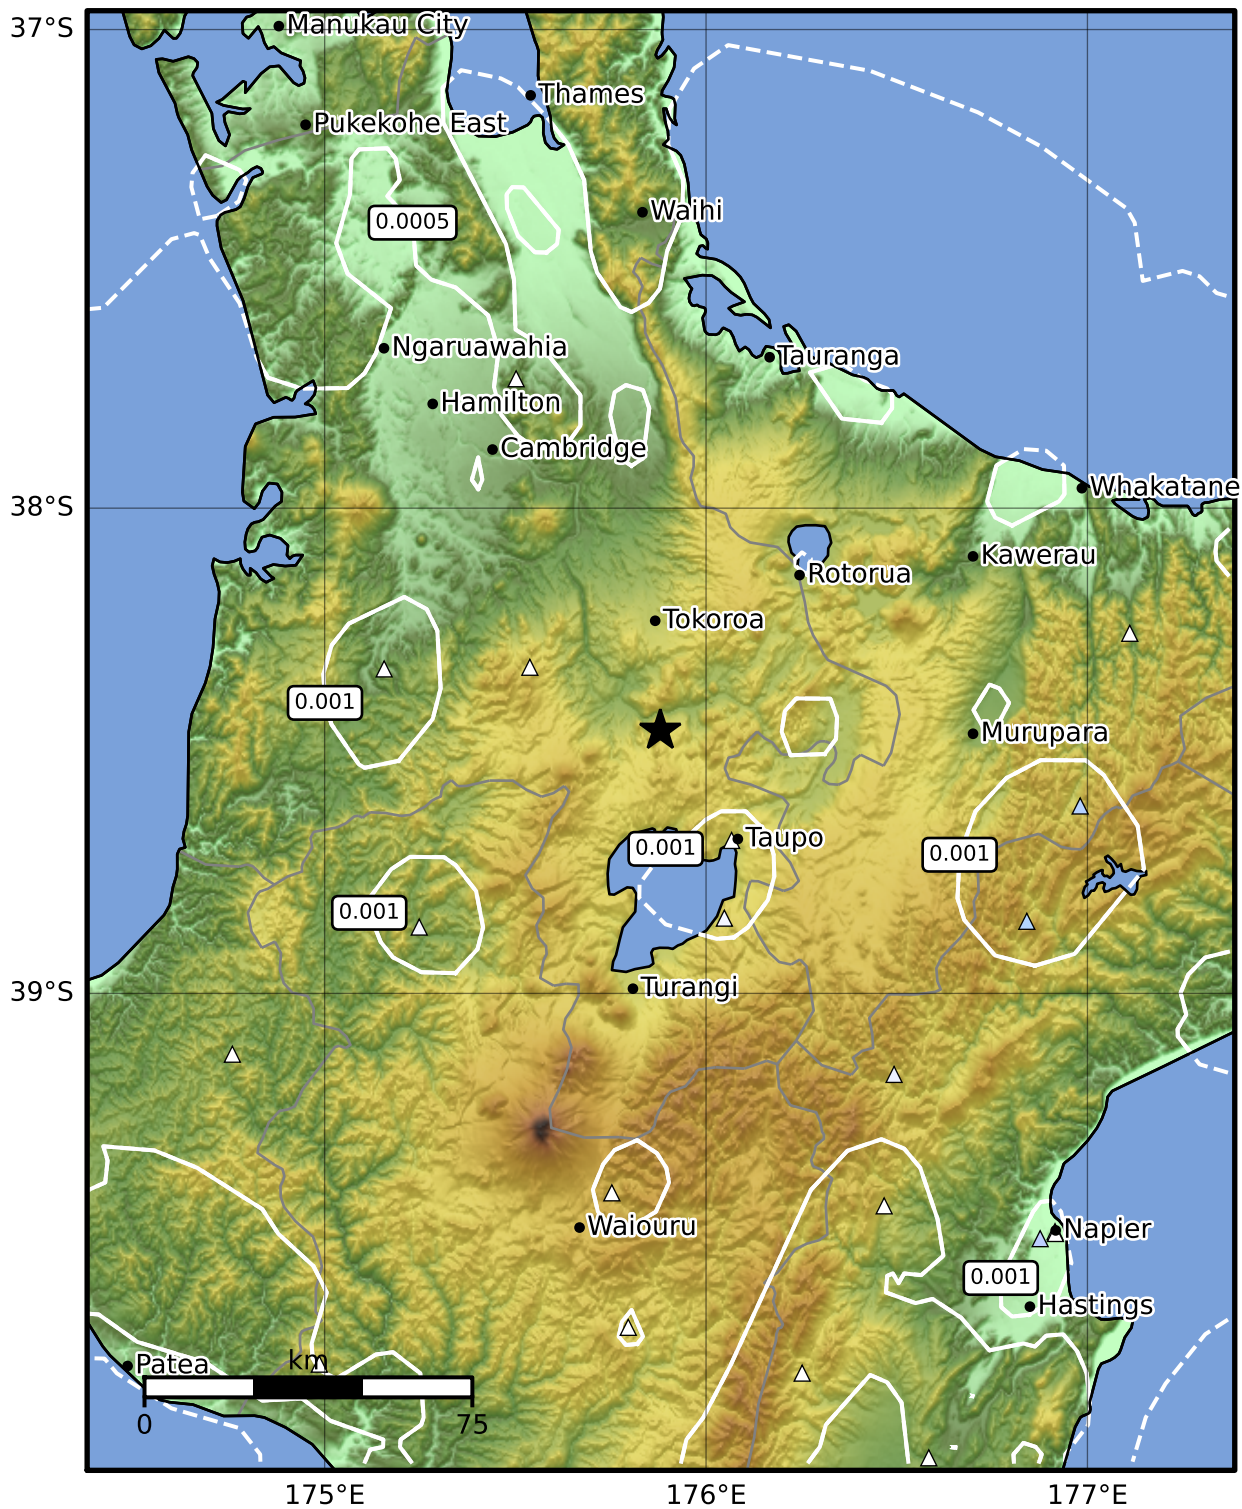

3.0 Second Peak Spectral Acceleration Map GNS Science

ShakeMap: Taupo

Oct 19, 2023 18:05:23 UTC M4.0 S38.46 E175.88 Depth: 152.2km ID:2023p788521

Scale based on Moratalla et al.(2021) and Worden et al.(2012) Version 6: Processed 2023-10-19T18:43:07Z

△ Seismic Instrument ○ Reported Intensity ★ Epicenter