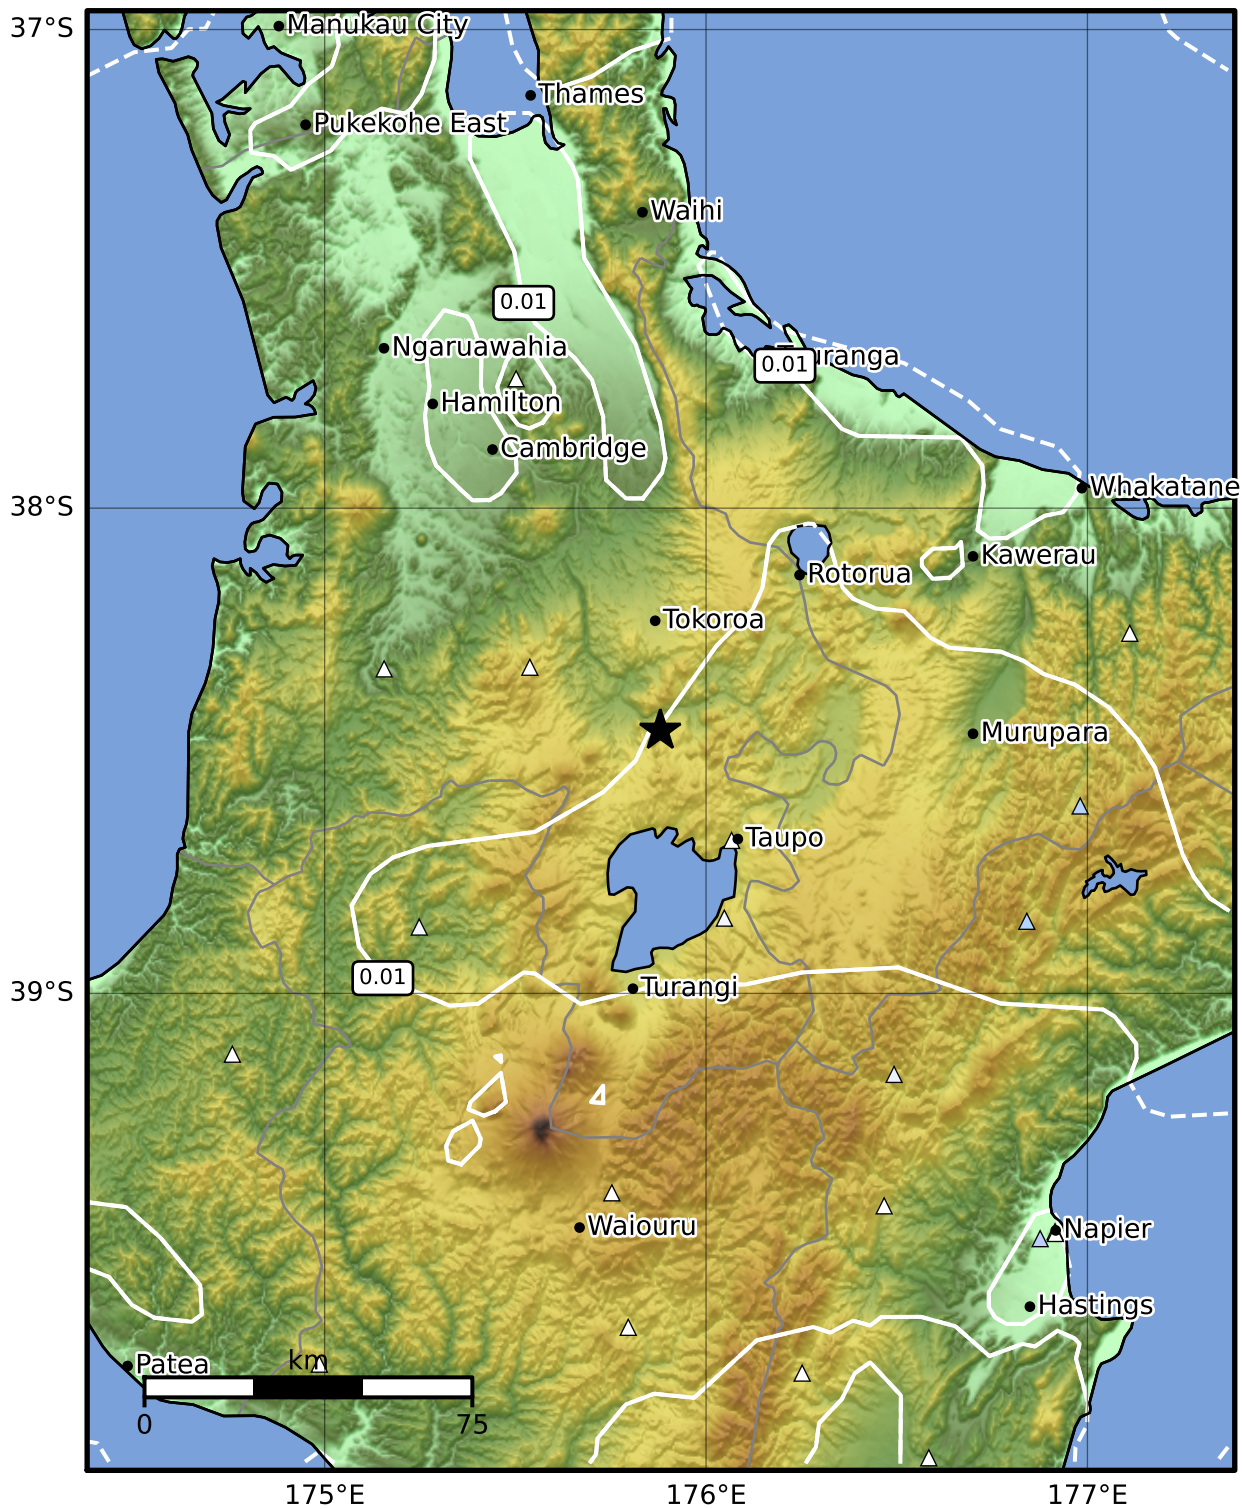

1.0 Second Peak Spectral Acceleration Map GNS Science

ShakeMap: Taupo

Oct 19, 2023 18:05:23 UTC M4.0 S38.46 E175.88 Depth: 152.2km ID:2023p788521

SA(1.0) (%g)	0.1	0.2	0.5	1	2	5	10	20	50	100	200
---------------------	------------	------------	------------	----------	----------	----------	-----------	-----------	-----------	------------	------------

Scale based on Moratalla et al.(2021) and Worden et al.(2012) Version 7: Processed 2023-10-19T18:50:32Z

△ Seismic Instrument ○ Reported Intensity ★ Epicenter