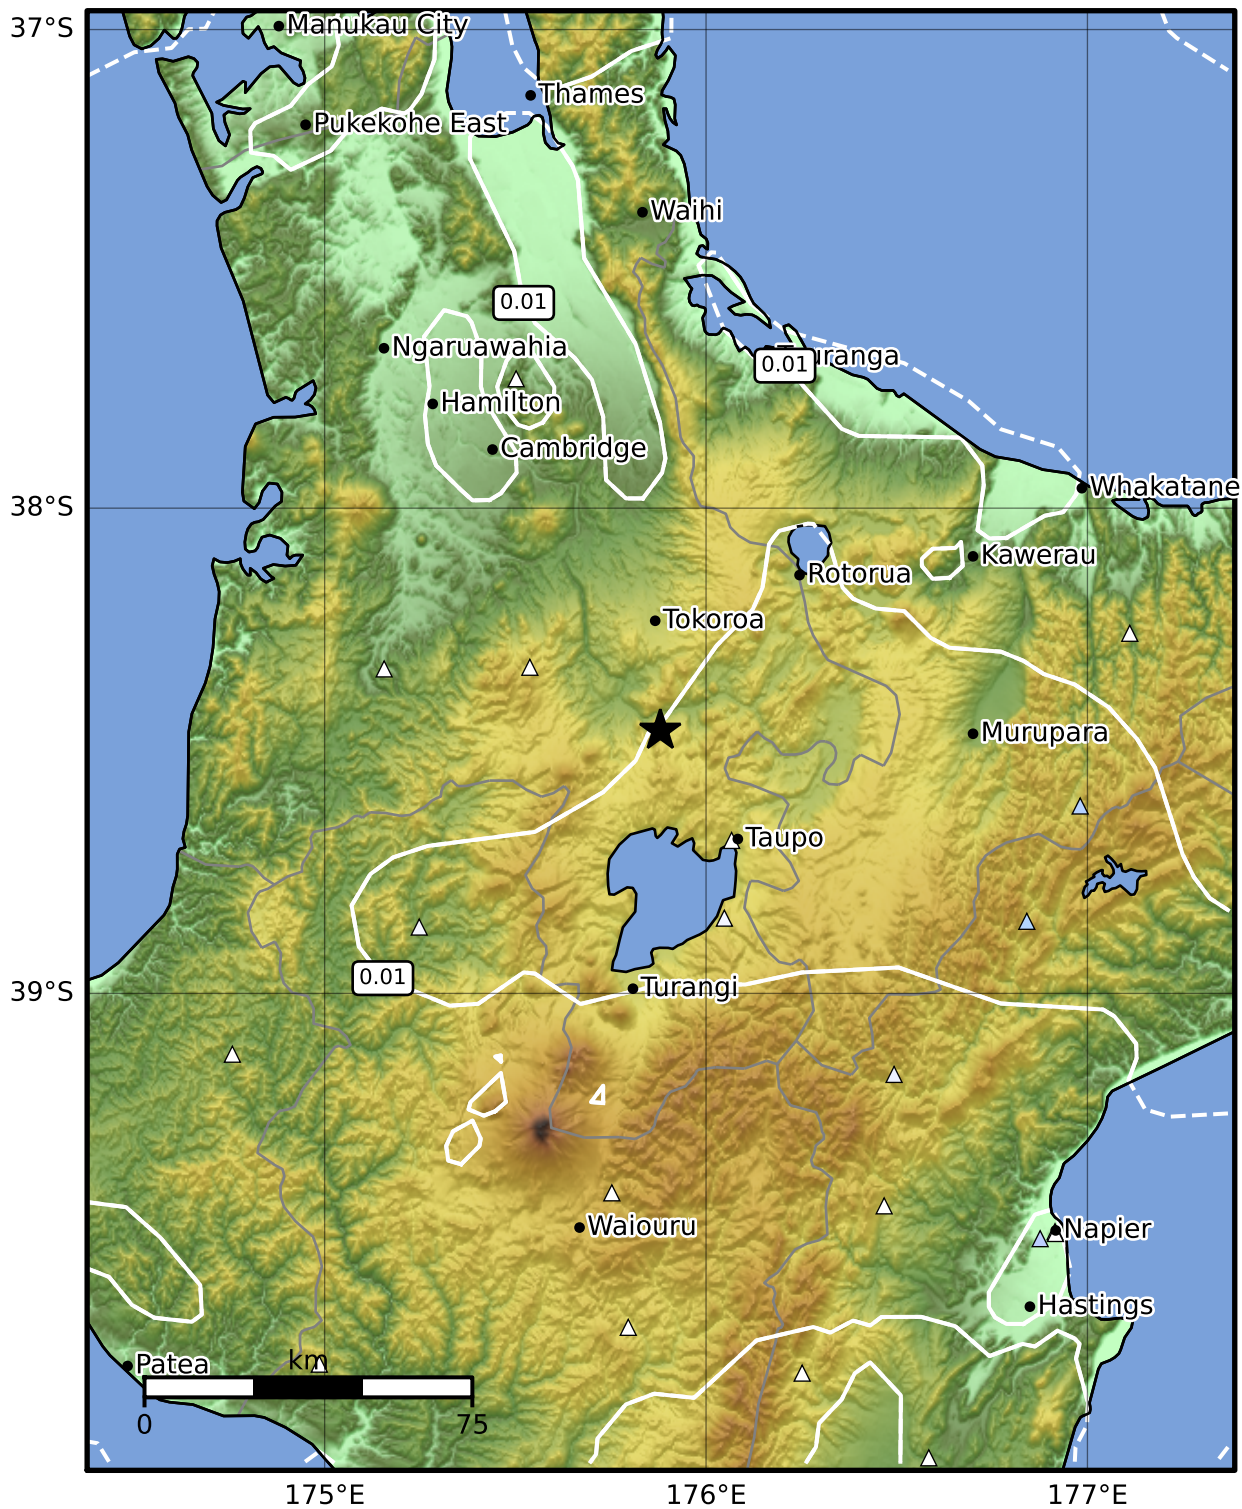

1.0 Second Peak Spectral Acceleration Map GNS Science

ShakeMap: Taupo

Oct 19, 2023 18:05:23 UTC M4.0 S38.46 E175.88 Depth: 152.2km ID:2023p788521

SA(1.0) (%g)	0.1	0.2	0.5	1	2	5	10	20	50	100	200
---------------------	------------	------------	------------	----------	----------	----------	-----------	-----------	-----------	------------	------------

Scale based on Moratalla et al.(2021) and Worden et al.(2012) Version 8: Processed 2023-10-19T19:06:16Z

△ Seismic Instrument ○ Reported Intensity ★ Epicenter