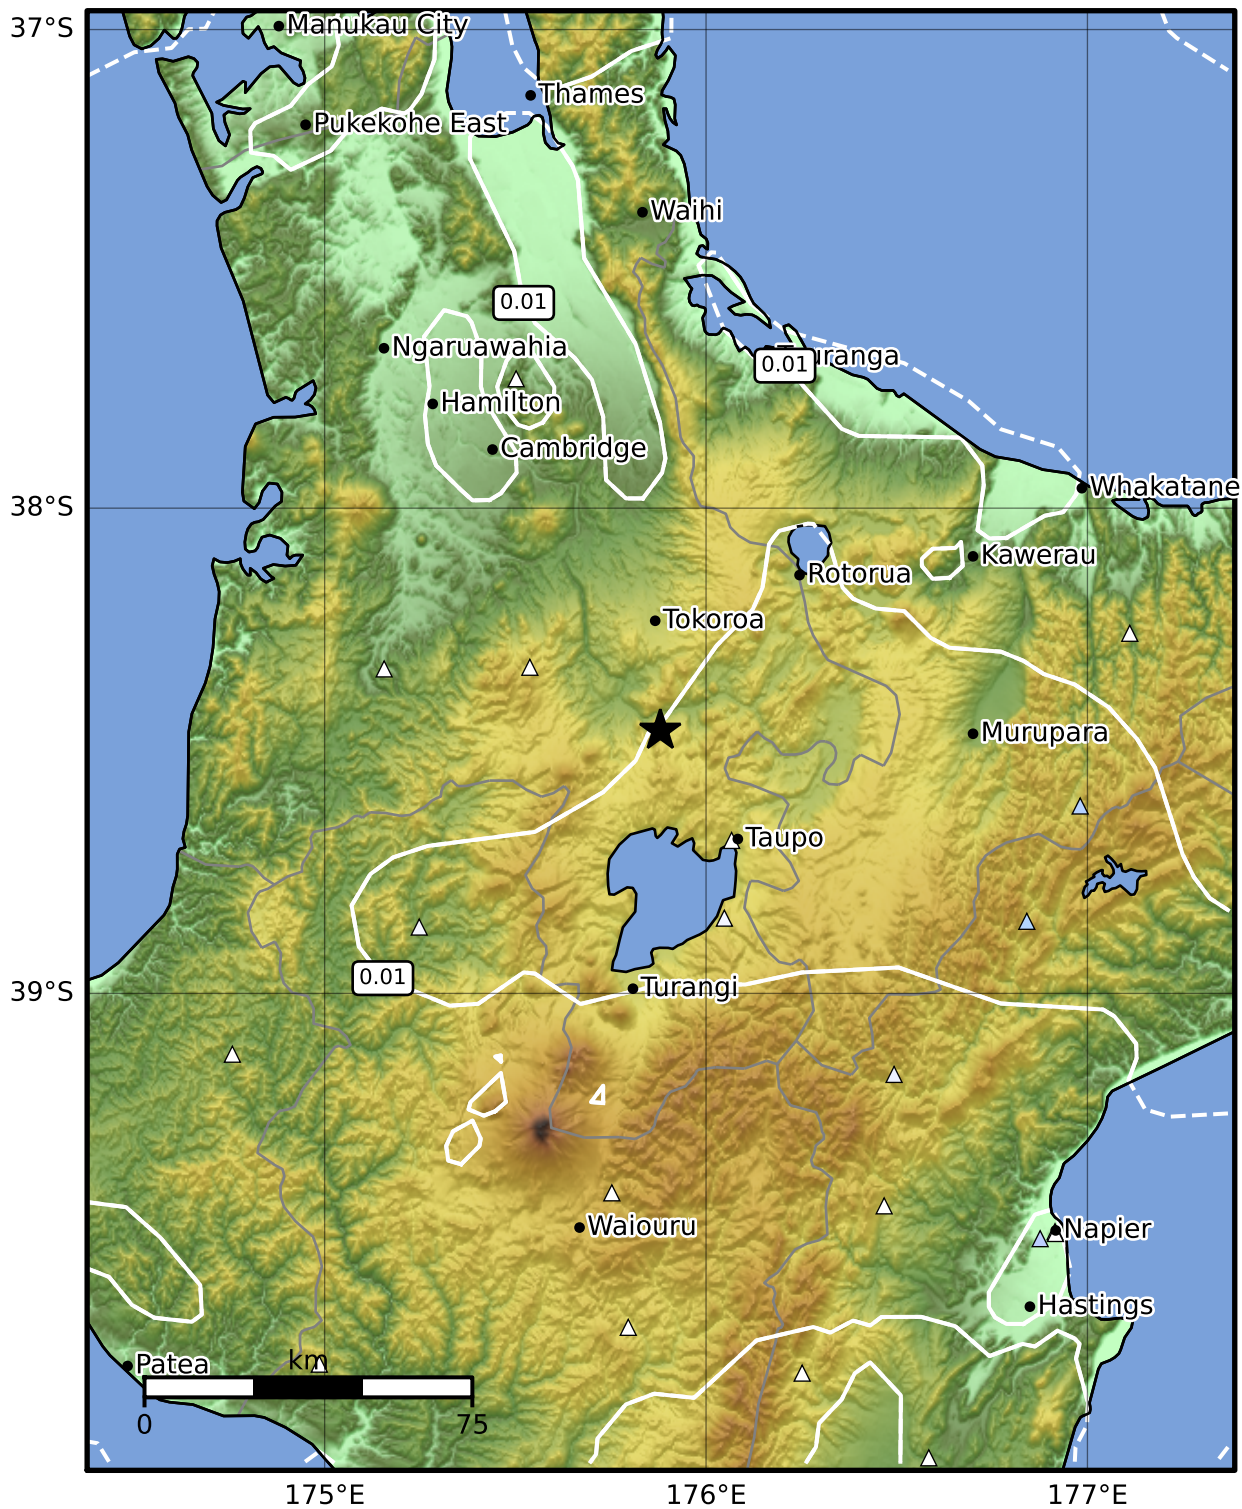

1.0 Second Peak Spectral Acceleration Map GNS Science

ShakeMap: Taupo

Oct 19, 2023 18:05:23 UTC M4.0 S38.46 E175.88 Depth: 152.2km ID:2023p788521

SA(1.0) (%g)	0.1	0.2	0.5	1	2	5	10	20	50	100	200
--------------	-----	-----	-----	---	---	---	----	----	----	-----	-----

Scale based on Moratalla et al.(2021) and Worden et al.(2012) Version 10: Processed 2023-10-19T21:06:18Z

△ Seismic Instrument ○ Reported Intensity ★ Epicenter