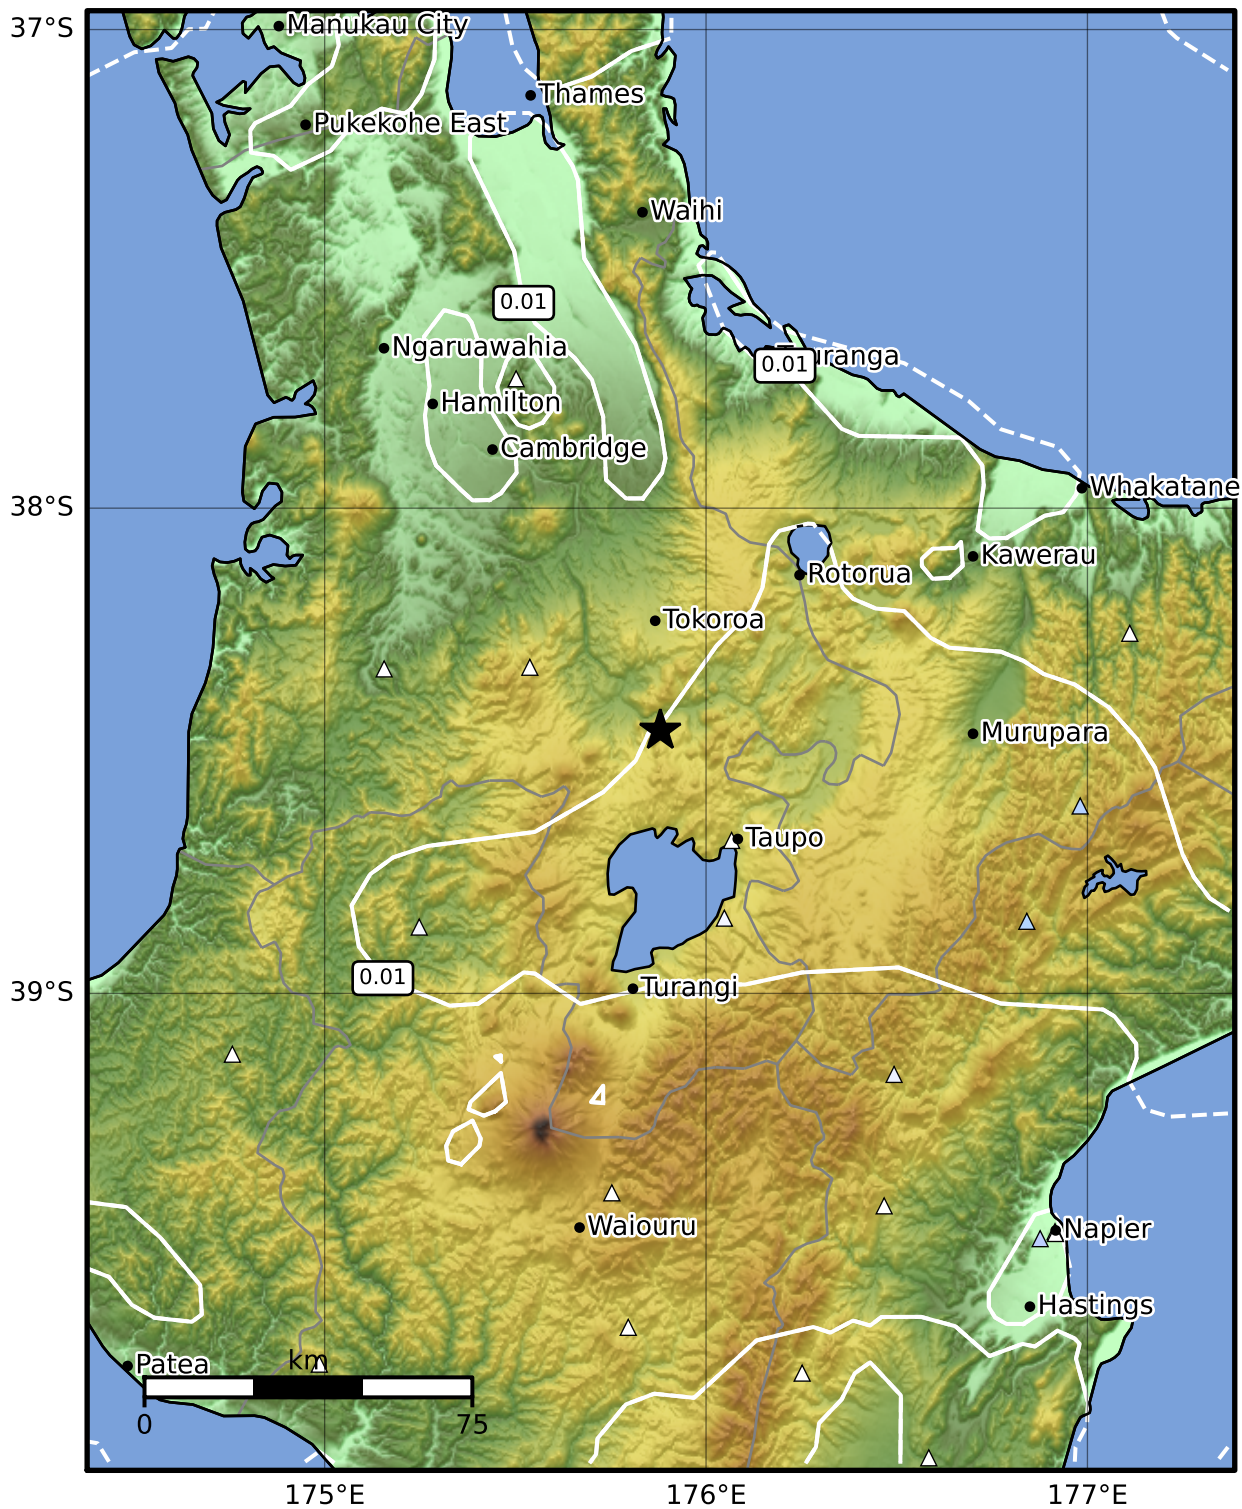

1.0 Second Peak Spectral Acceleration Map GNS Science

ShakeMap: Taupo

Oct 19, 2023 18:05:23 UTC M4.0 S38.46 E175.88 Depth: 152.2km ID:2023p788521

SA(1.0) (%g)	0.1	0.2	0.5	1	2	5	10	20	50	100	200
---------------------	------------	------------	------------	----------	----------	----------	-----------	-----------	-----------	------------	------------

Scale based on Moratalla et al.(2021) and Worden et al.(2012) Version 10: Processed 2023-10-20T00:06:22Z

△ Seismic Instrument ○ Reported Intensity ★ Epicenter