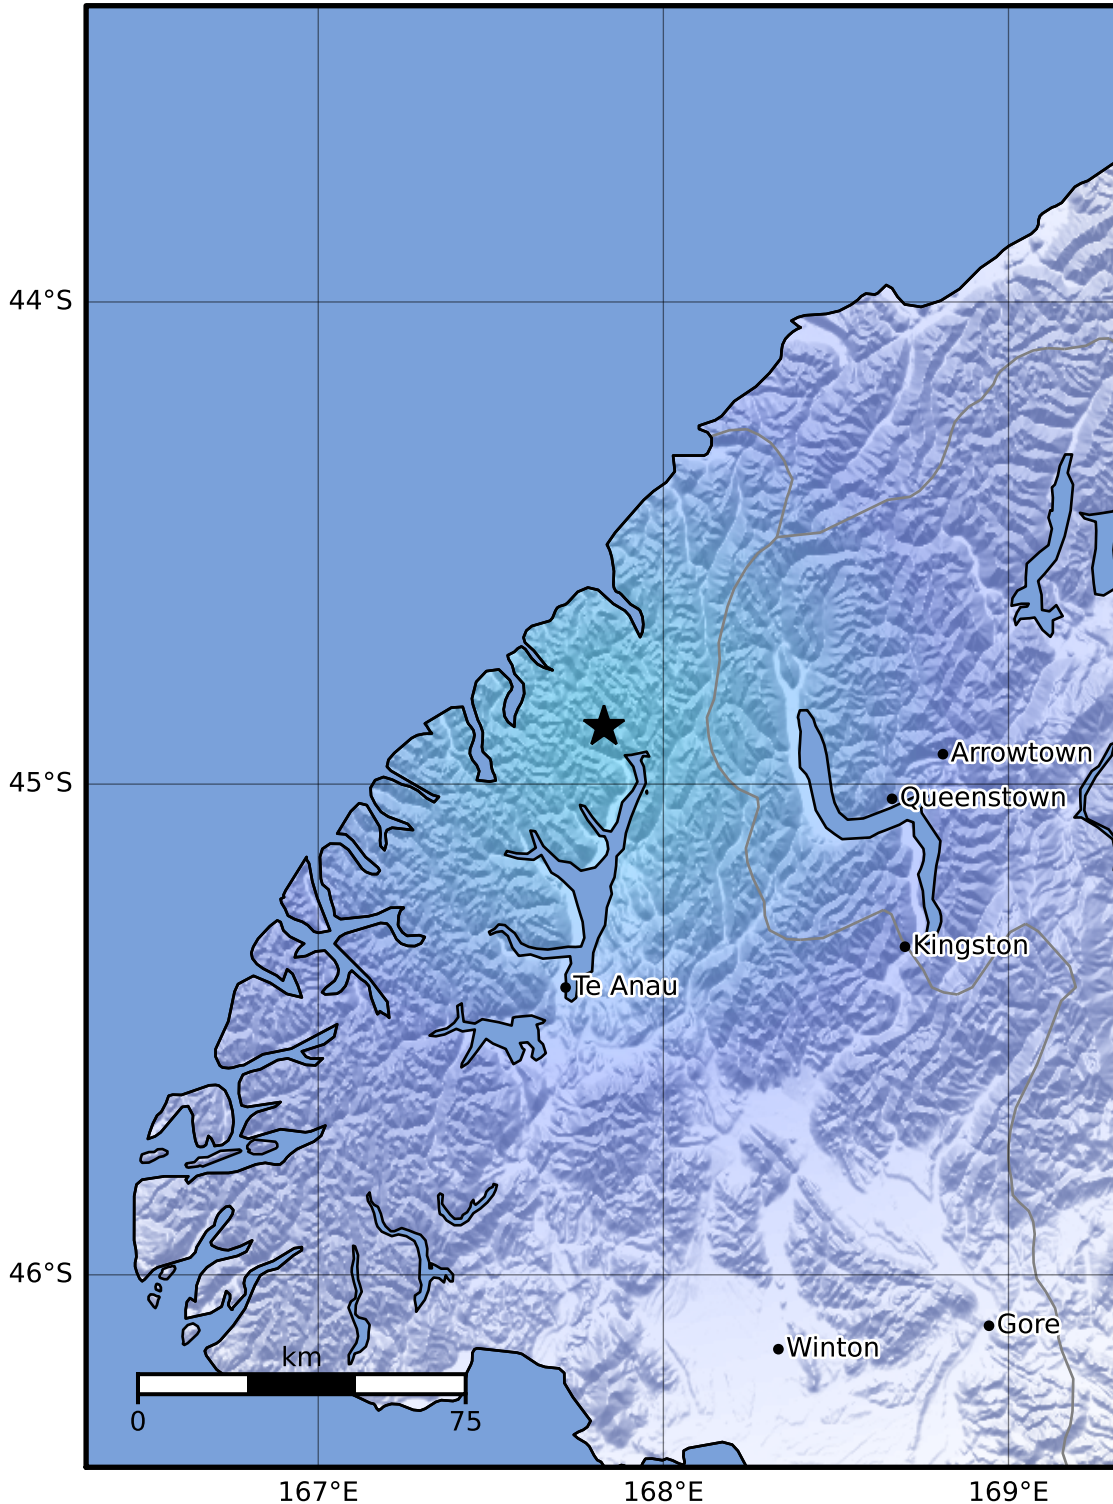

Macroseismic Intensity Map GNS Science

ShakeMap: Fiordland

Oct 22, 2023 20:13:03 UTC M3.3 S44.88 E167.83 Depth: 37.0km ID:2023p796871

SHAKING	Not felt	Weak	Light	Moderate	Strong	Very strong	Severe	Violent	Extreme
DAMAGE	None	None	None	Very light	Light	Moderate	Moderate/heavy	Heavy	Very heavy
PGA(%g)	<0.0464	0.29	1.63	5.16	12.5	22.4	40.2	72.2	>129
PGV(cm/s)	<0.0215	0.125	1.04	4.31	14.5	26.4	48.3	88.4	>162
INTENSITY	I	II-III	IV	V	VI	VII	VIII	IX	X+

Scale based on Moratalla et al.(2021) and Worden et al.(2012) Version 1: Processed 2023-10-22T20:19:56Z

△ Seismic Instrument ○ Reported Intensity

★ Epicenter