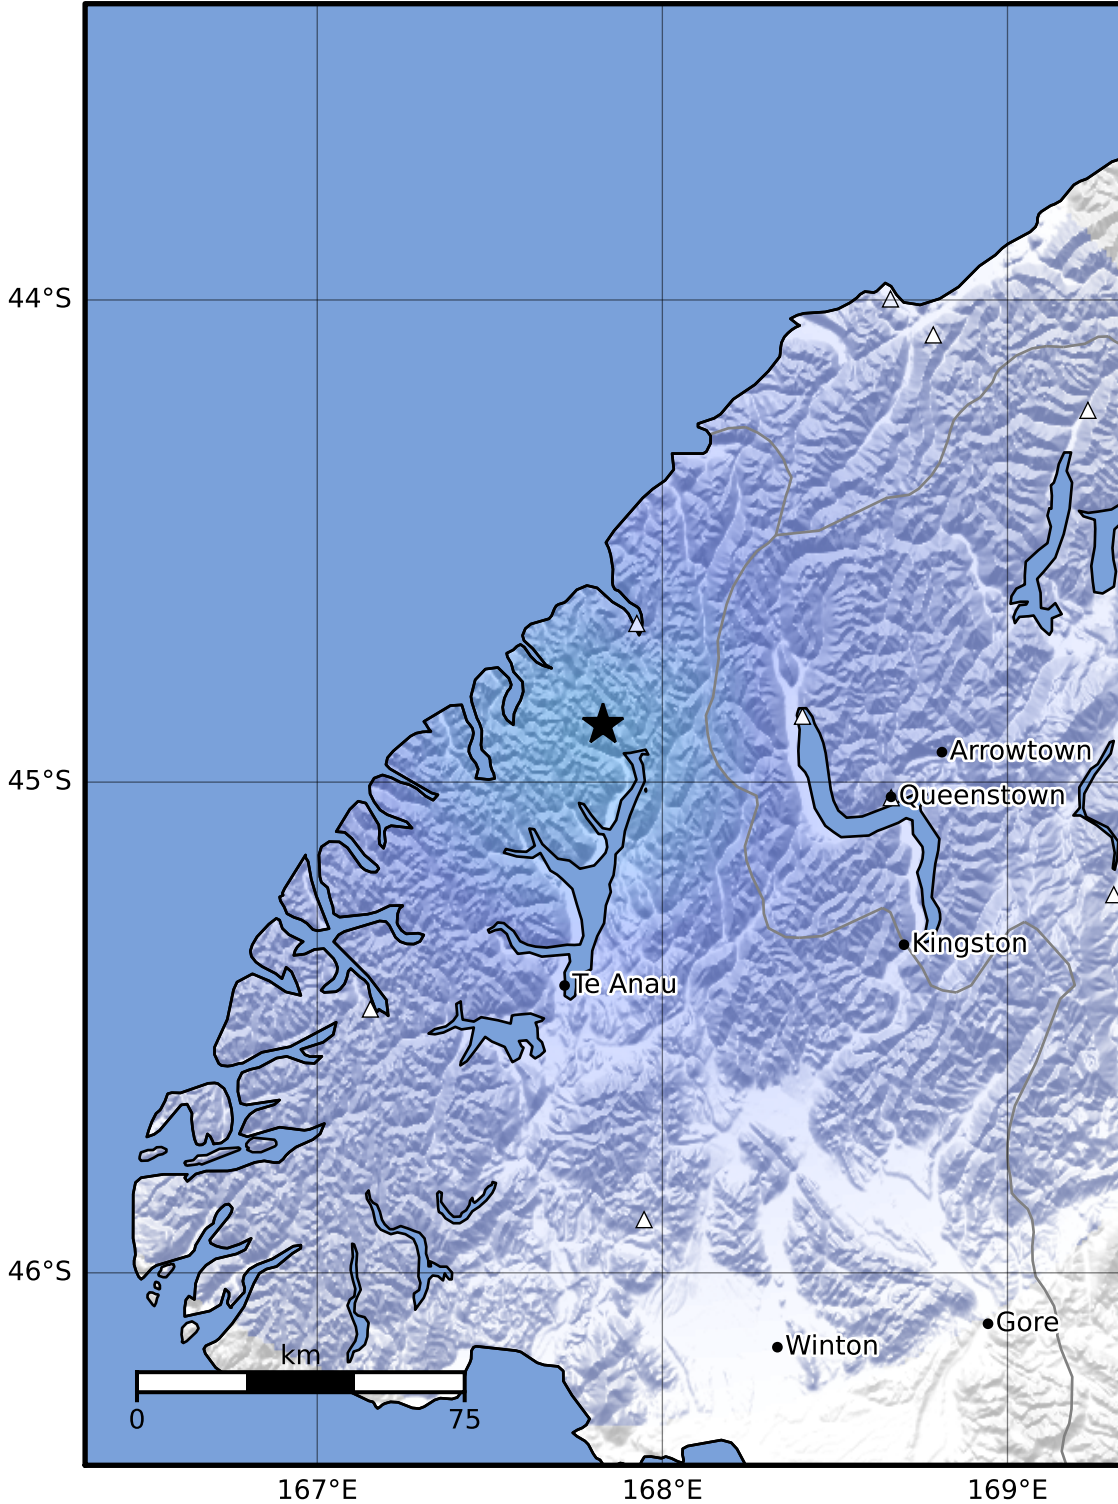

Macroseismic Intensity Map GNS Science
ShakeMap: Fiordland

Oct 22, 2023 20:13:03 UTC M3.3 S44.88 E167.83 Depth: 37.0km ID:2023p796871

SHAKING	Not felt	Weak	Light	Moderate	Strong	Very strong	Severe	Violent	Extreme
DAMAGE	None	None	None	Very light	Light	Moderate	Moderate/heavy	Heavy	Very heavy
PGA(%g)	<0.0464	0.29	1.63	5.16	12.5	22.4	40.2	72.2	>129
PGV(cm/s)	<0.0215	0.125	1.04	4.31	14.5	26.4	48.3	88.4	>162
INTENSITY	I	II-III	IV	V	VI	VII	VIII	IX	X+

Scale based on Moratalla et al.(2021) and Worden et al.(2012) Version 2: Processed 2023-10-22T20:25:54Z
 Δ Seismic Instrument ○ Reported Intensity ★ Epicenter