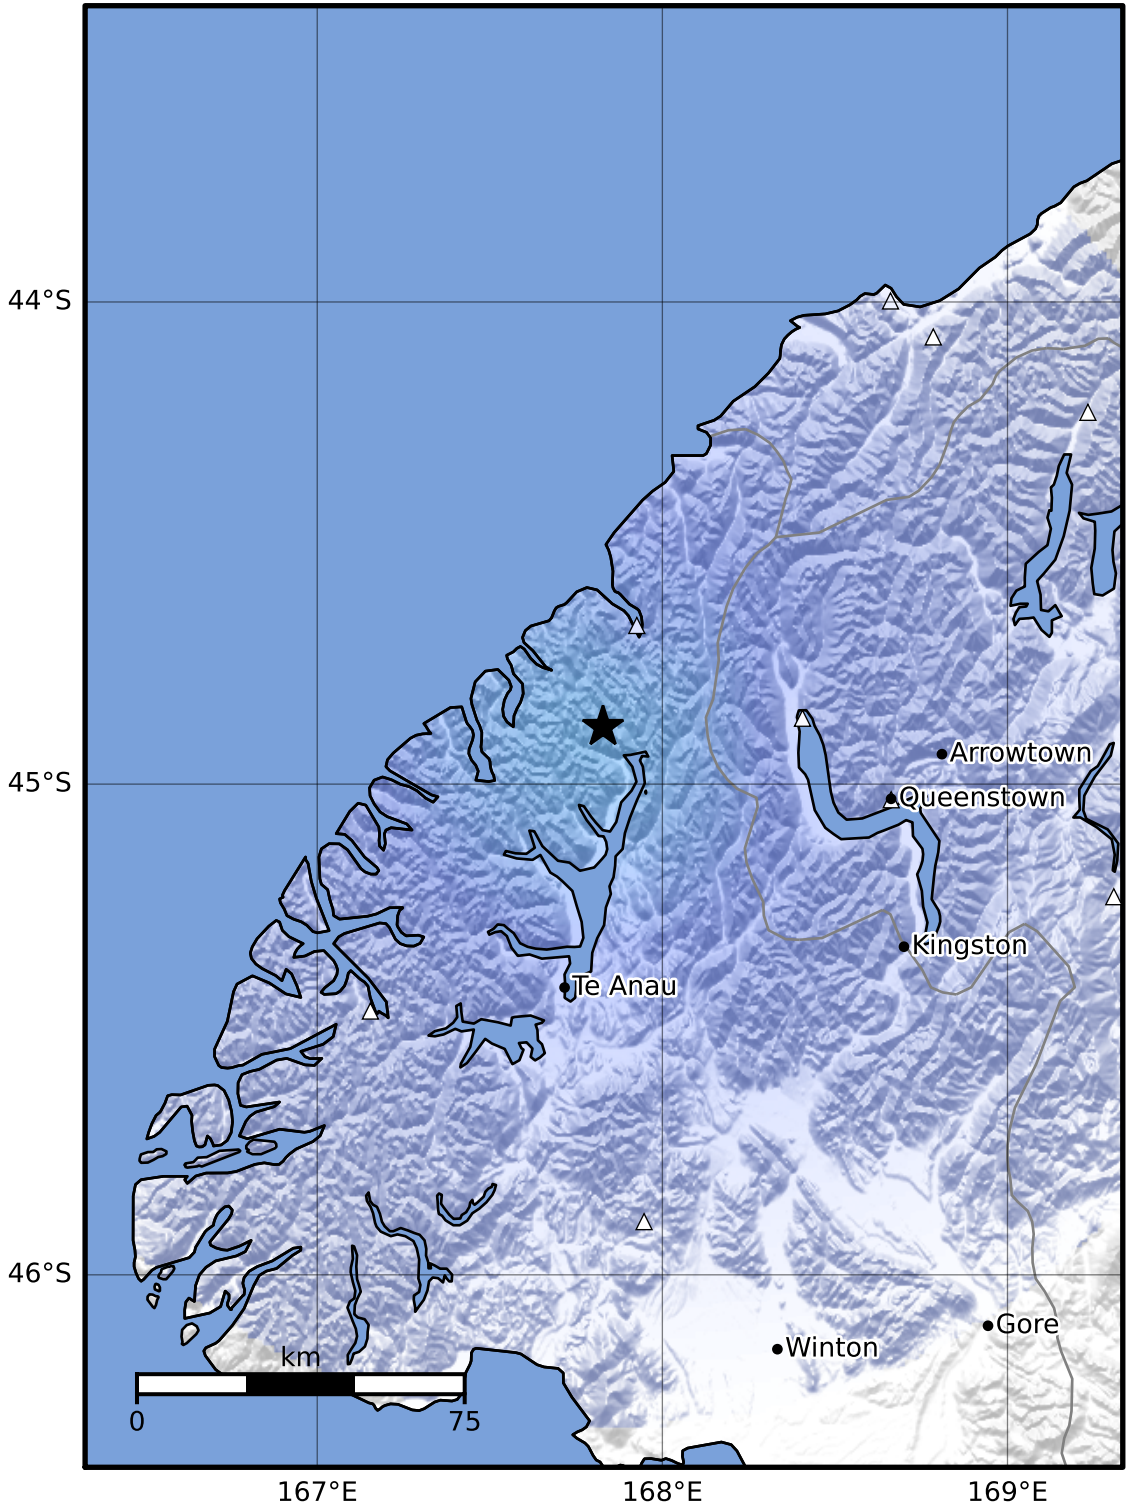

Macroseismic Intensity Map GNS Science
ShakeMap: Fiordland

Oct 22, 2023 20:13:03 UTC M3.3 S44.88 E167.83 Depth: 37.0km ID:2023p796871

SHAKING	Not felt	Weak	Light	Moderate	Strong	Very strong	Severe	Violent	Extreme
DAMAGE	None	None	None	Very light	Light	Moderate	Moderate/heavy	Heavy	Very heavy
PGA(%g)	<0.0464	0.29	1.63	5.16	12.5	22.4	40.2	72.2	>129
PGV(cm/s)	<0.0215	0.125	1.04	4.31	14.5	26.4	48.3	88.4	>162
INTENSITY	I	II-III	IV	V	VI	VII	VIII	IX	X+

Scale based on Moratalla et al.(2021) and Worden et al.(2012) Version 7: Processed 2023-10-22T22:13:55Z
 Δ Seismic Instrument ○ Reported Intensity ★ Epicenter