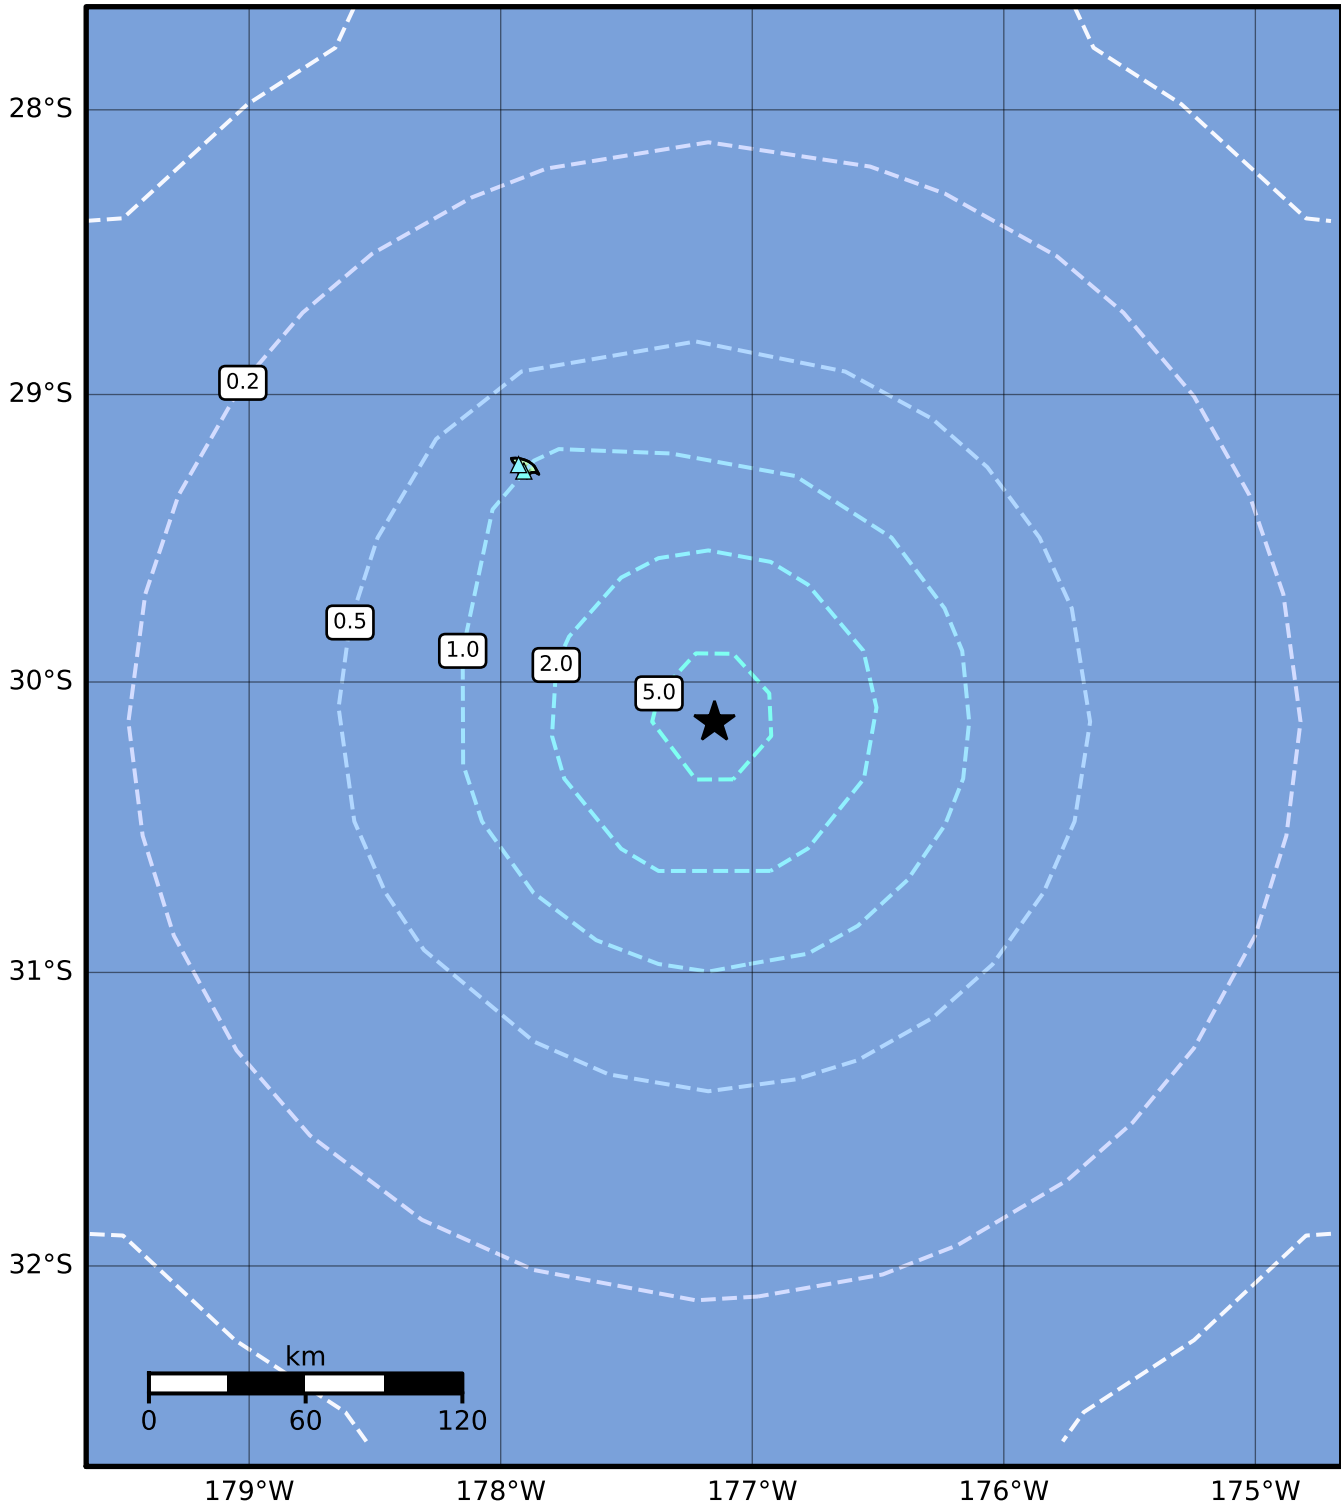

0.3 Second Peak Spectral Acceleration Map GNS Science
 ShakeMap: Kermadec Trench
 Oct 26, 2023 02:59:00 UTC M5.3 S30.14 W177.15 Depth: 33.0km ID:2023p805744

SA(0.3) (%g)	0.1	0.2	0.5	1	2	5	10	20	50	100	200
---------------------	------------	------------	------------	----------	----------	----------	-----------	-----------	-----------	------------	------------

Scale based on Moratalla et al.(2021) and Worden et al.(2012) Version 6: Processed 2023-10-26T03:50:15Z

△ Seismic Instrument ○ Reported Intensity ★ Epicenter