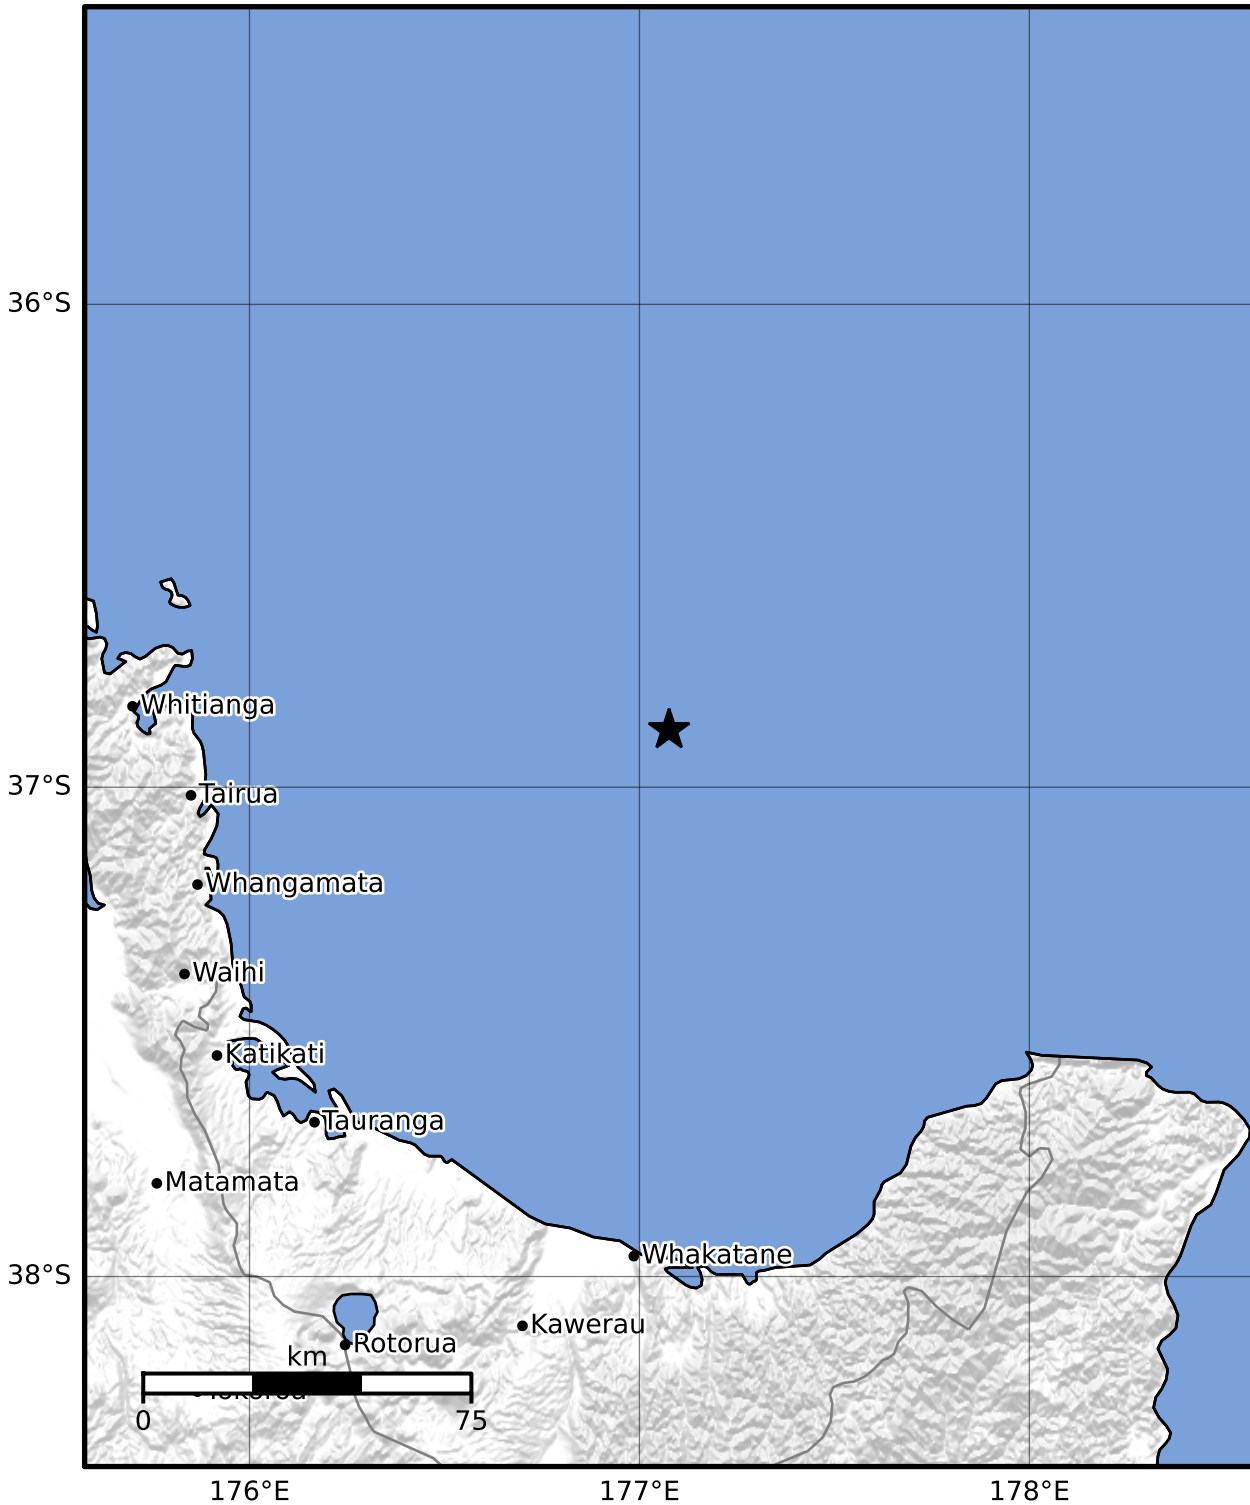

Macroseismic Intensity Map GNS Science

ShakeMap: Raukumara Plain

Oct 26, 2023 03:21:53 UTC M3.4 S36.88 E177.08 Depth: 231.1km ID:2023p805783

SHAKING	Not felt	Weak	Light	Moderate	Strong	Very strong	Severe	Violent	Extreme
DAMAGE	None	None	None	Very light	Light	Moderate	Moderate/heavy	Heavy	Very heavy
PGA(%g)	<0.0464	0.29	1.63	5.16	12.5	22.4	40.2	72.2	>129
PGV(cm/s)	<0.0215	0.125	1.04	4.31	14.5	26.4	48.3	88.4	>162
INTENSITY	I	II-III	IV	V	VI	VII	VIII	IX	X+

Scale based on Moratalla et al.(2021) and Worden et al.(2012) Version 1: Processed 2023-10-26T03:23:54Z

△ Seismic Instrument ○ Reported Intensity ★ Epicenter