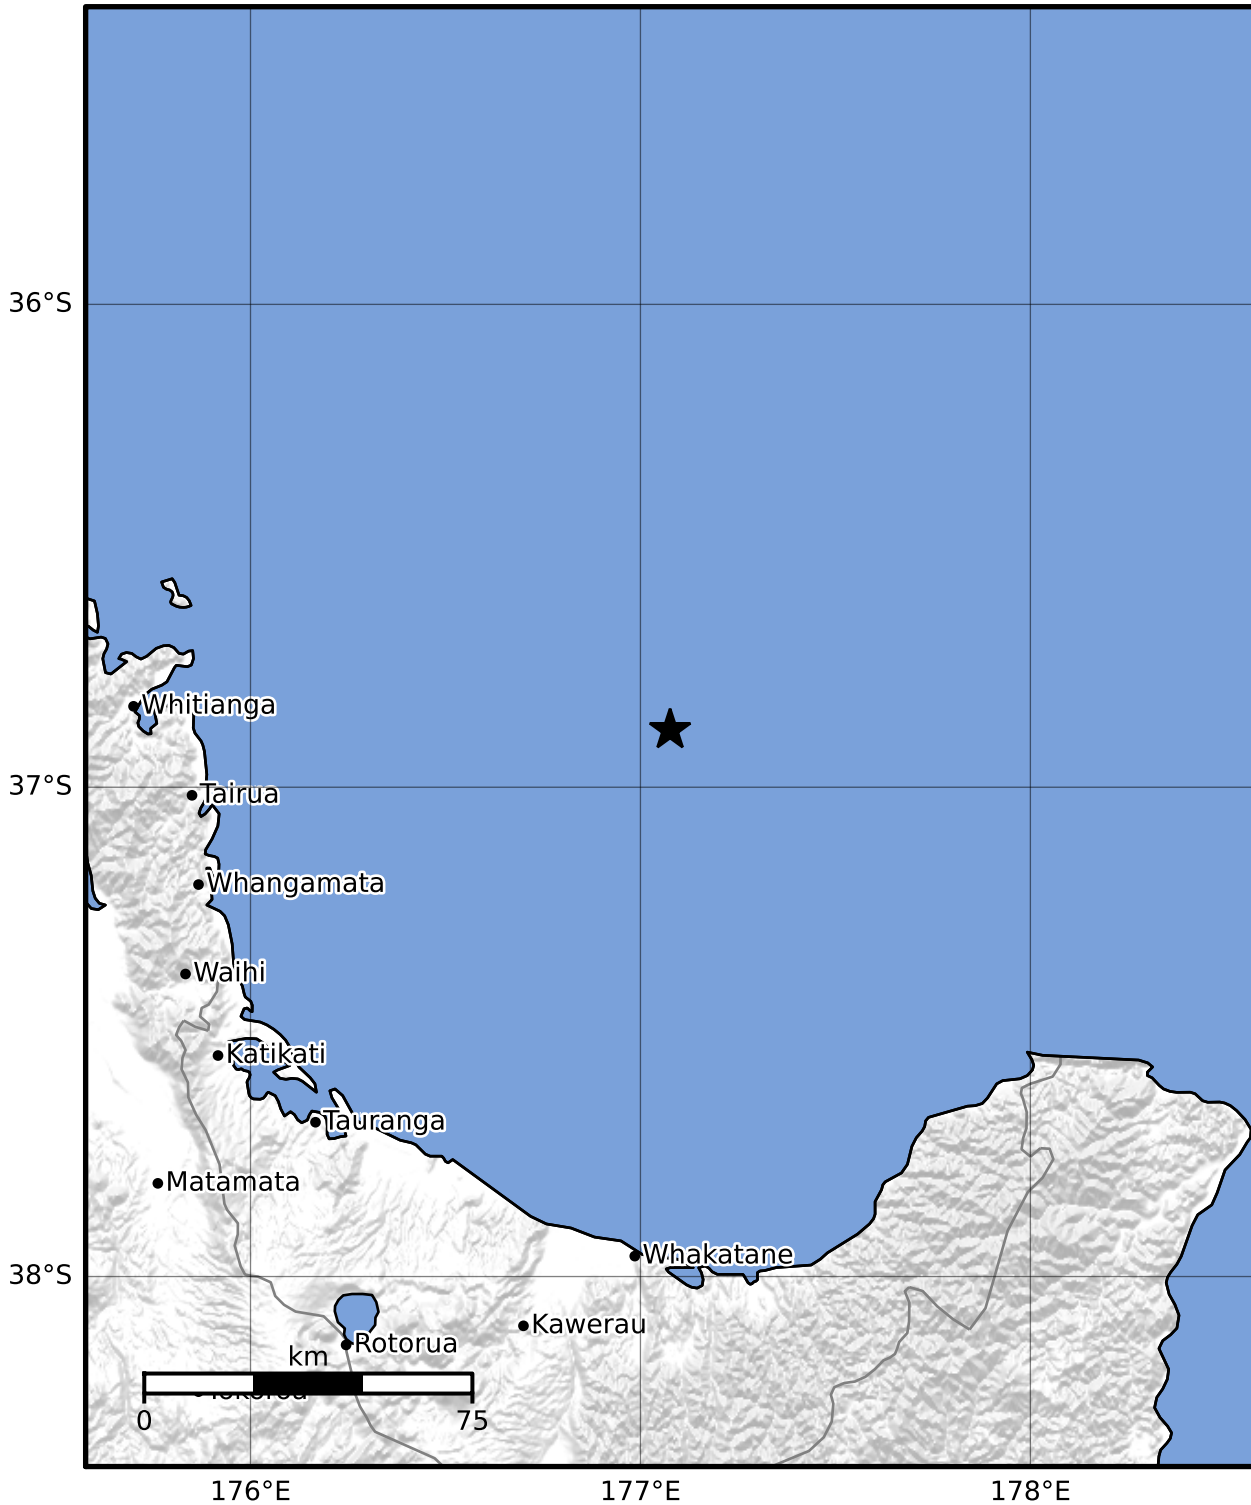

Macroseismic Intensity Map GNS Science

ShakeMap: Raukumara Plain

Oct 26, 2023 03:21:53 UTC M3.3 S36.88 E177.08 Depth: 231.1km ID:2023p805783

SHAKING	Not felt	Weak	Light	Moderate	Strong	Very strong	Severe	Violent	Extreme
DAMAGE	None	None	None	Very light	Light	Moderate	Moderate/heavy	Heavy	Very heavy
PGA(%g)	<0.0464	0.29	1.63	5.16	12.5	22.4	40.2	72.2	>129
PGV(cm/s)	<0.0215	0.125	1.04	4.31	14.5	26.4	48.3	88.4	>162
INTENSITY	I	II-III	IV	V	VI	VII	VIII	IX	X+

Scale based on Moratalla et al.(2021) and Worden et al.(2012) Version 2: Processed 2023-10-26T03:29:42Z

△ Seismic Instrument ○ Reported Intensity

★ Epicenter